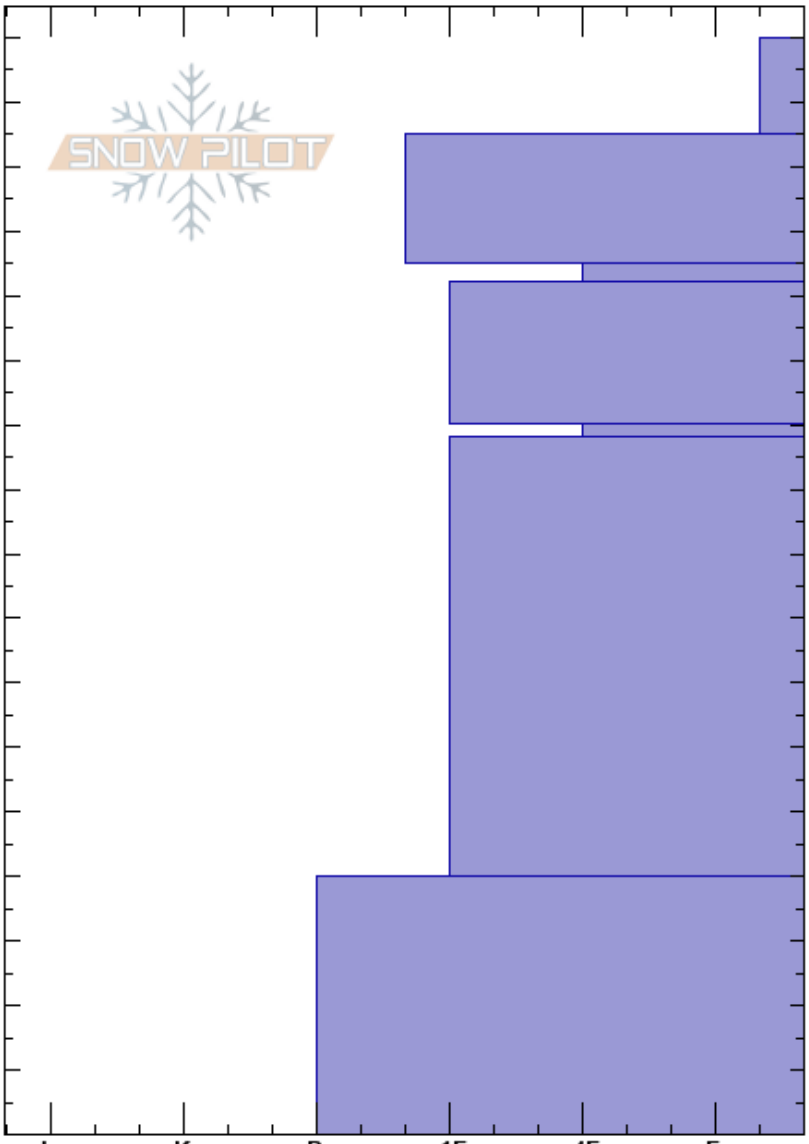

Wolverine Pk Shoulder
 Cooke City
 MT
 Elevation: 9509 ft
 Aspect: 70°
 Specifics: Recent avalanche activity on different slopes; We skied slope

Alex Marienthal
 12/29/2020 - 10:45am
 Co-ord: 45.05552N, -110.02067W
 Slope Angle: 29°
 Wind Loading: previous

Stability: Good
 Air Temperature:
 Sky Cover: CLR
 Precipitation: NO
 Wind: Calm

HS: 170 Layer Notes:

Height (cm)	Crystal		Moisture	ρ kg/m ³	Stability tests & Layer comments
	Form	Size			
170					
160	+				
150					
145	•				
135	△				← ECTN21 @135cm See notes
125	/ (•)				
110	□				
100					
90					
80					
70					
60					
50					
40					
30					
20					
10					
0					

Notes: ECTN on Graupel @ 135cm slowly propagated with successive (10) hits.