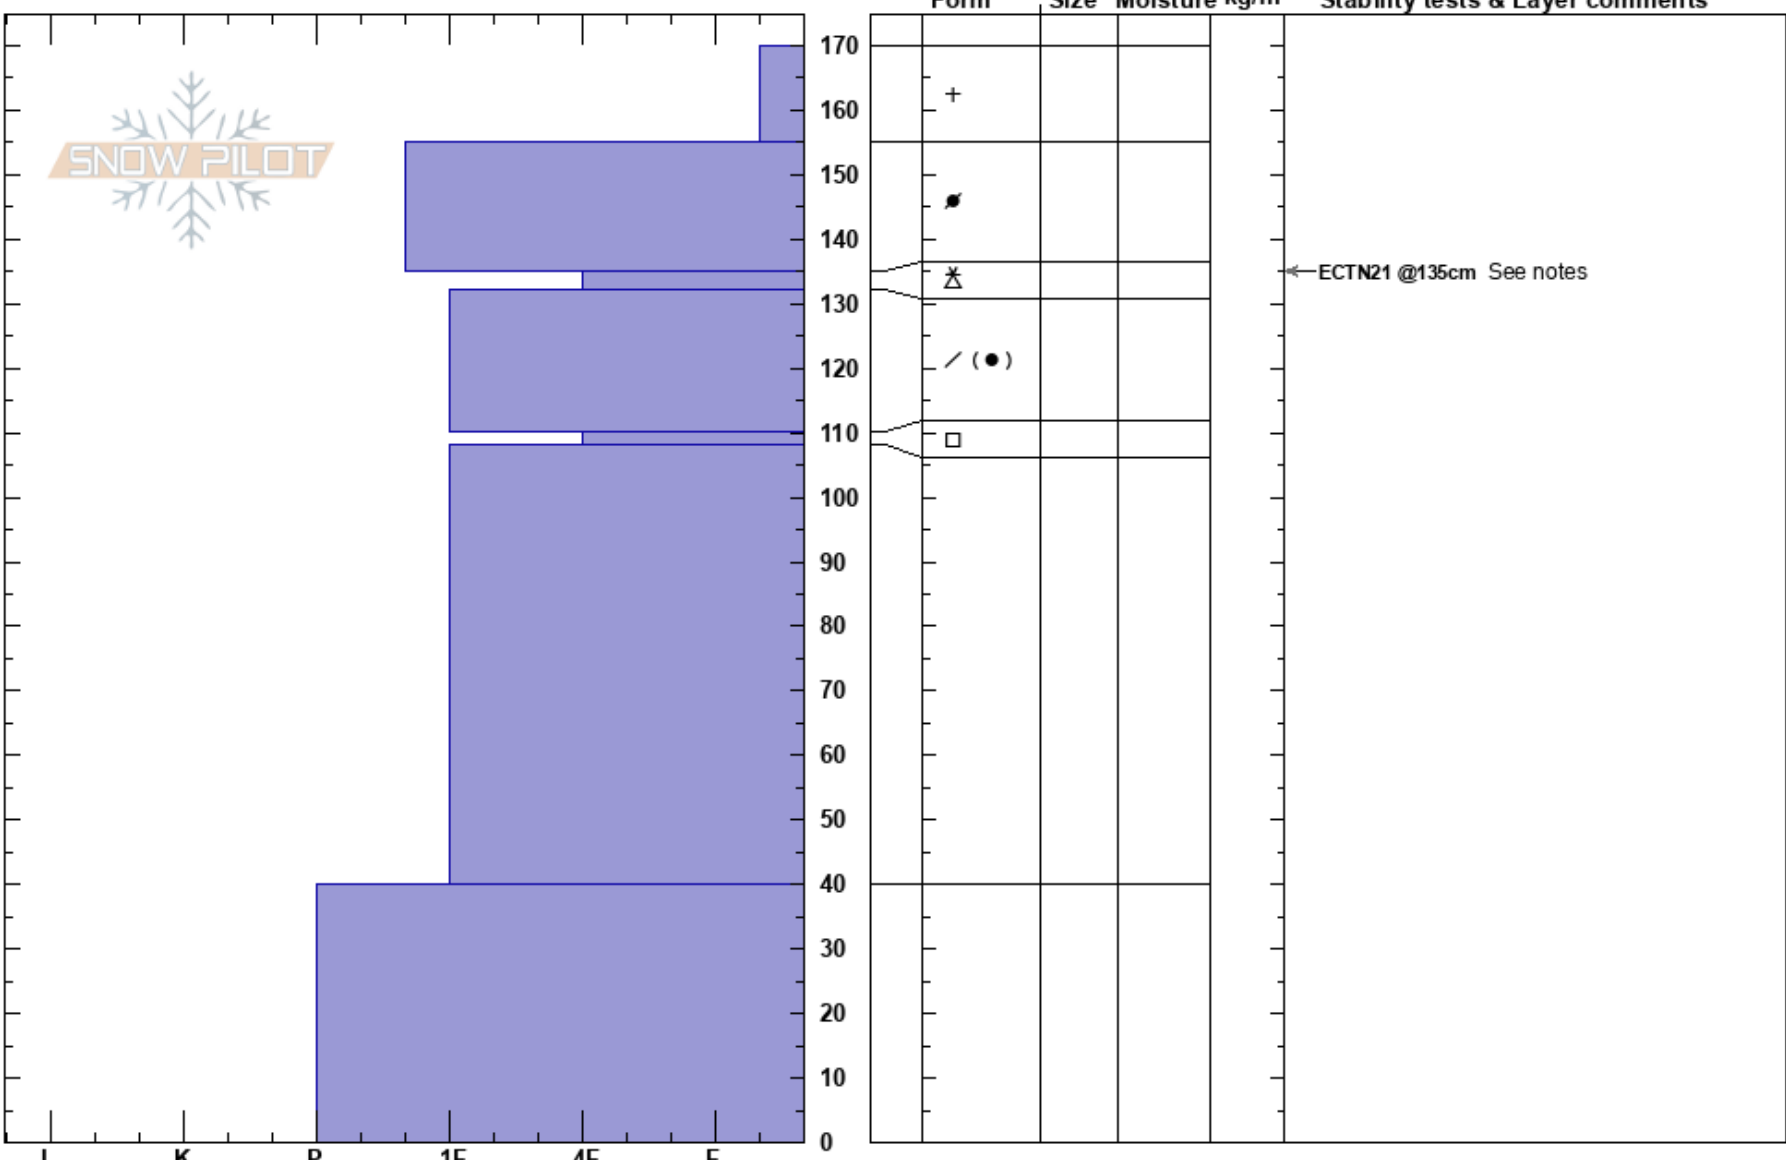

Wolverine Pk Shoulder
 Cooke City
 MT
 Elevation: 9509 ft
 Aspect: 70°
 Specifics: Recent avalanche activity on different slopes; We skied slope

Alex Marienthal
 12/29/2020 - 10:45am
 Co-ord: 45.05552N, -110.02067W
 Slope Angle: 29°
 Wind Loading: previous

Stability: Good
 Air Temperature:
 Sky Cover: CLR
 Precipitation: NO
 Wind: Calm

HS: 170 Layer Notes:

Notes: ECTN on Graupel @ 135cm slowly propagated with successive (10) hits.