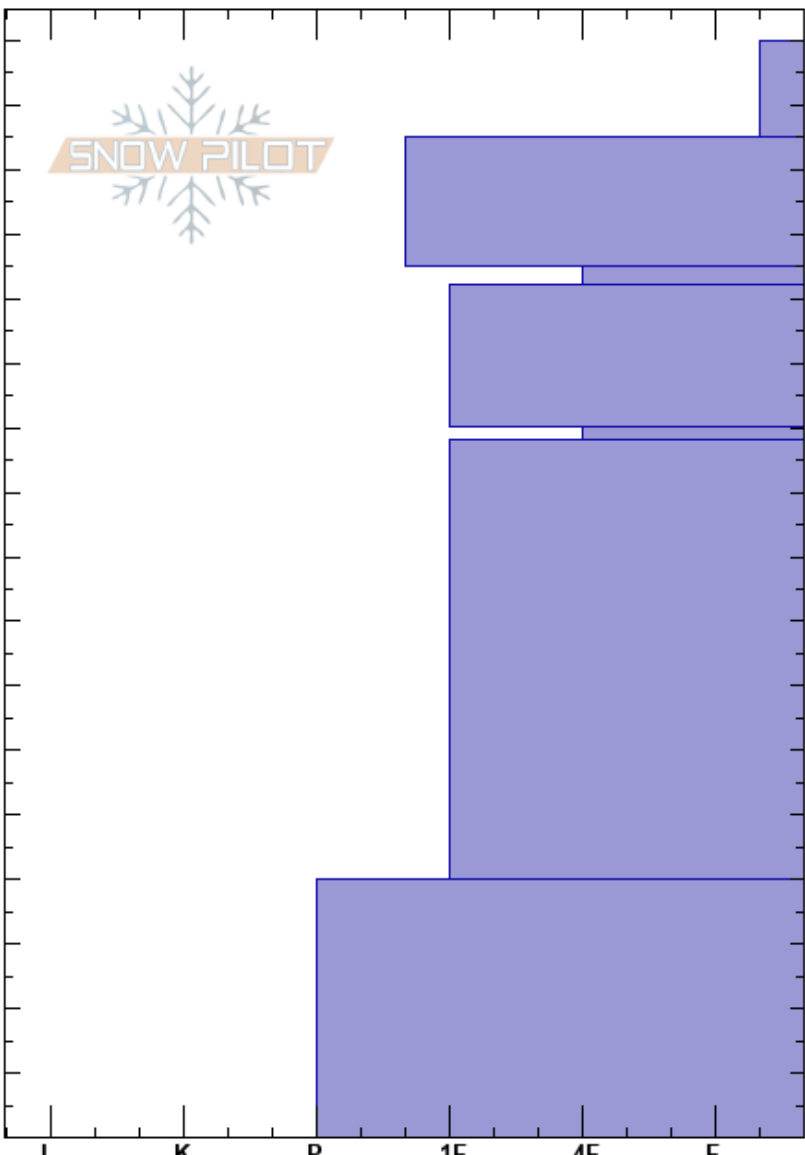

Wolverine Pk Shoulder
 Cooke City
 MT
 Elevation: 9509 ft
 Aspect: 70°
 Specifics: Recent avalanche activity on different slopes; We skied slope

Alex Marienthal
 12/29/2020 - 10:45am
 Co-ord: 45.05552N, -110.02067W
 Slope Angle: 29°
 Wind Loading: previous

Stability: Good
 Air Temperature:
 Sky Cover: CLR
 Precipitation: NO
 Wind: Calm
 HS: 170
 Layer Notes:

Depth (cm)	Crystal		Moisture	ρ kg/m ³	Stability tests & Layer comments
	Form	Size			
160-170	+				
145-155	•				
135-145	△				← ECTN21 @135cm See notes
115-135	/ (•)				
105-115	□				

Notes: ECTN on Graupel @ 135cm slowly propagated with successive (10) hits.