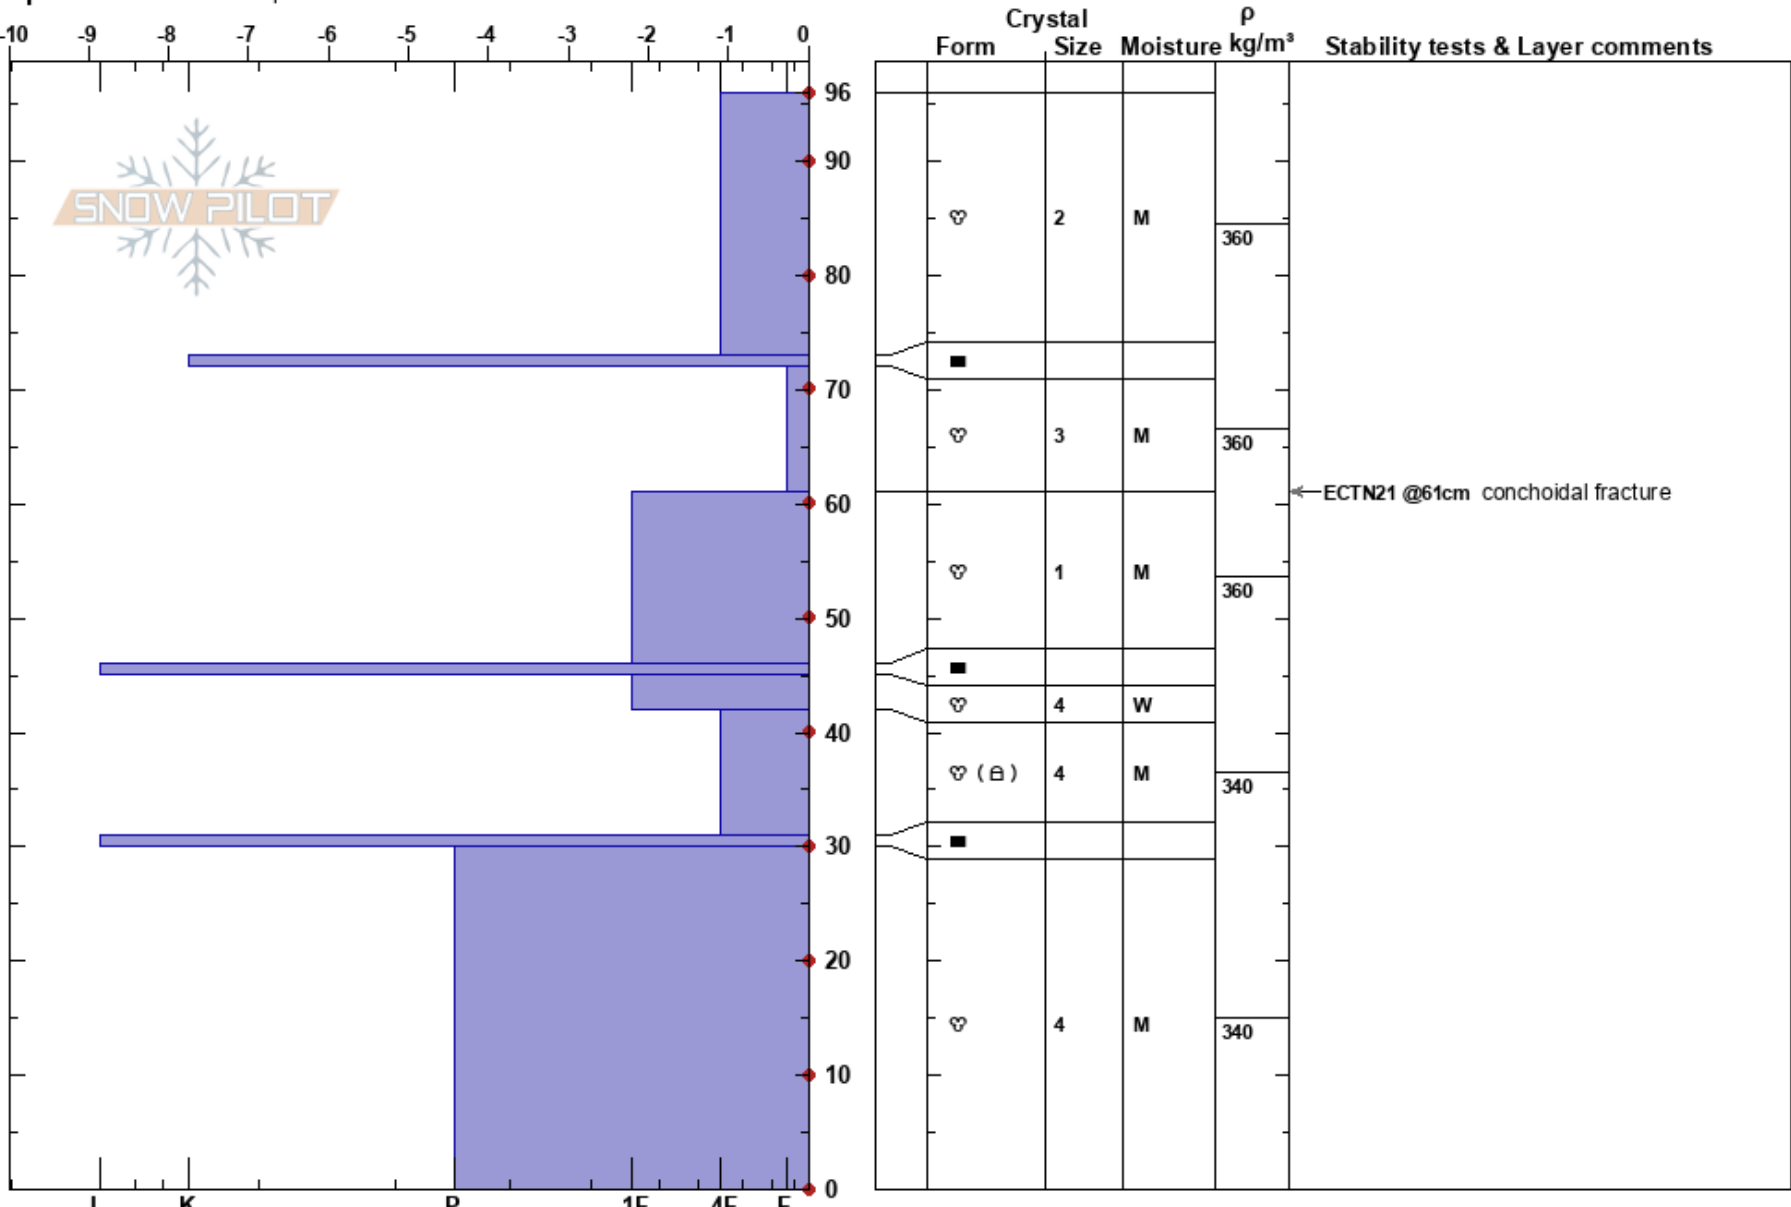

Fagerfjellet low
 Tromsø mainland
 Norway
Elevation: 44 m
Aspect: SW
Specifics: We skied slope

Paul Velsand
 05/04/2017 - 14:30
Co-ord: 33W 663223E 7722625N
Slope Angle: 5°
Wind Loading: no

Stability: Fair **HS:** 96 **Layer Notes:**
Air Temperature: 2.2°C **PF:** 21 72-61cm: Problematic layer
Sky Cover: OVC
Precipitation: RL
Wind: Calm

Notes: Snow height iButton: 10 cm. Air around most of tempstake due to snow melting around the tree it is leaning on.