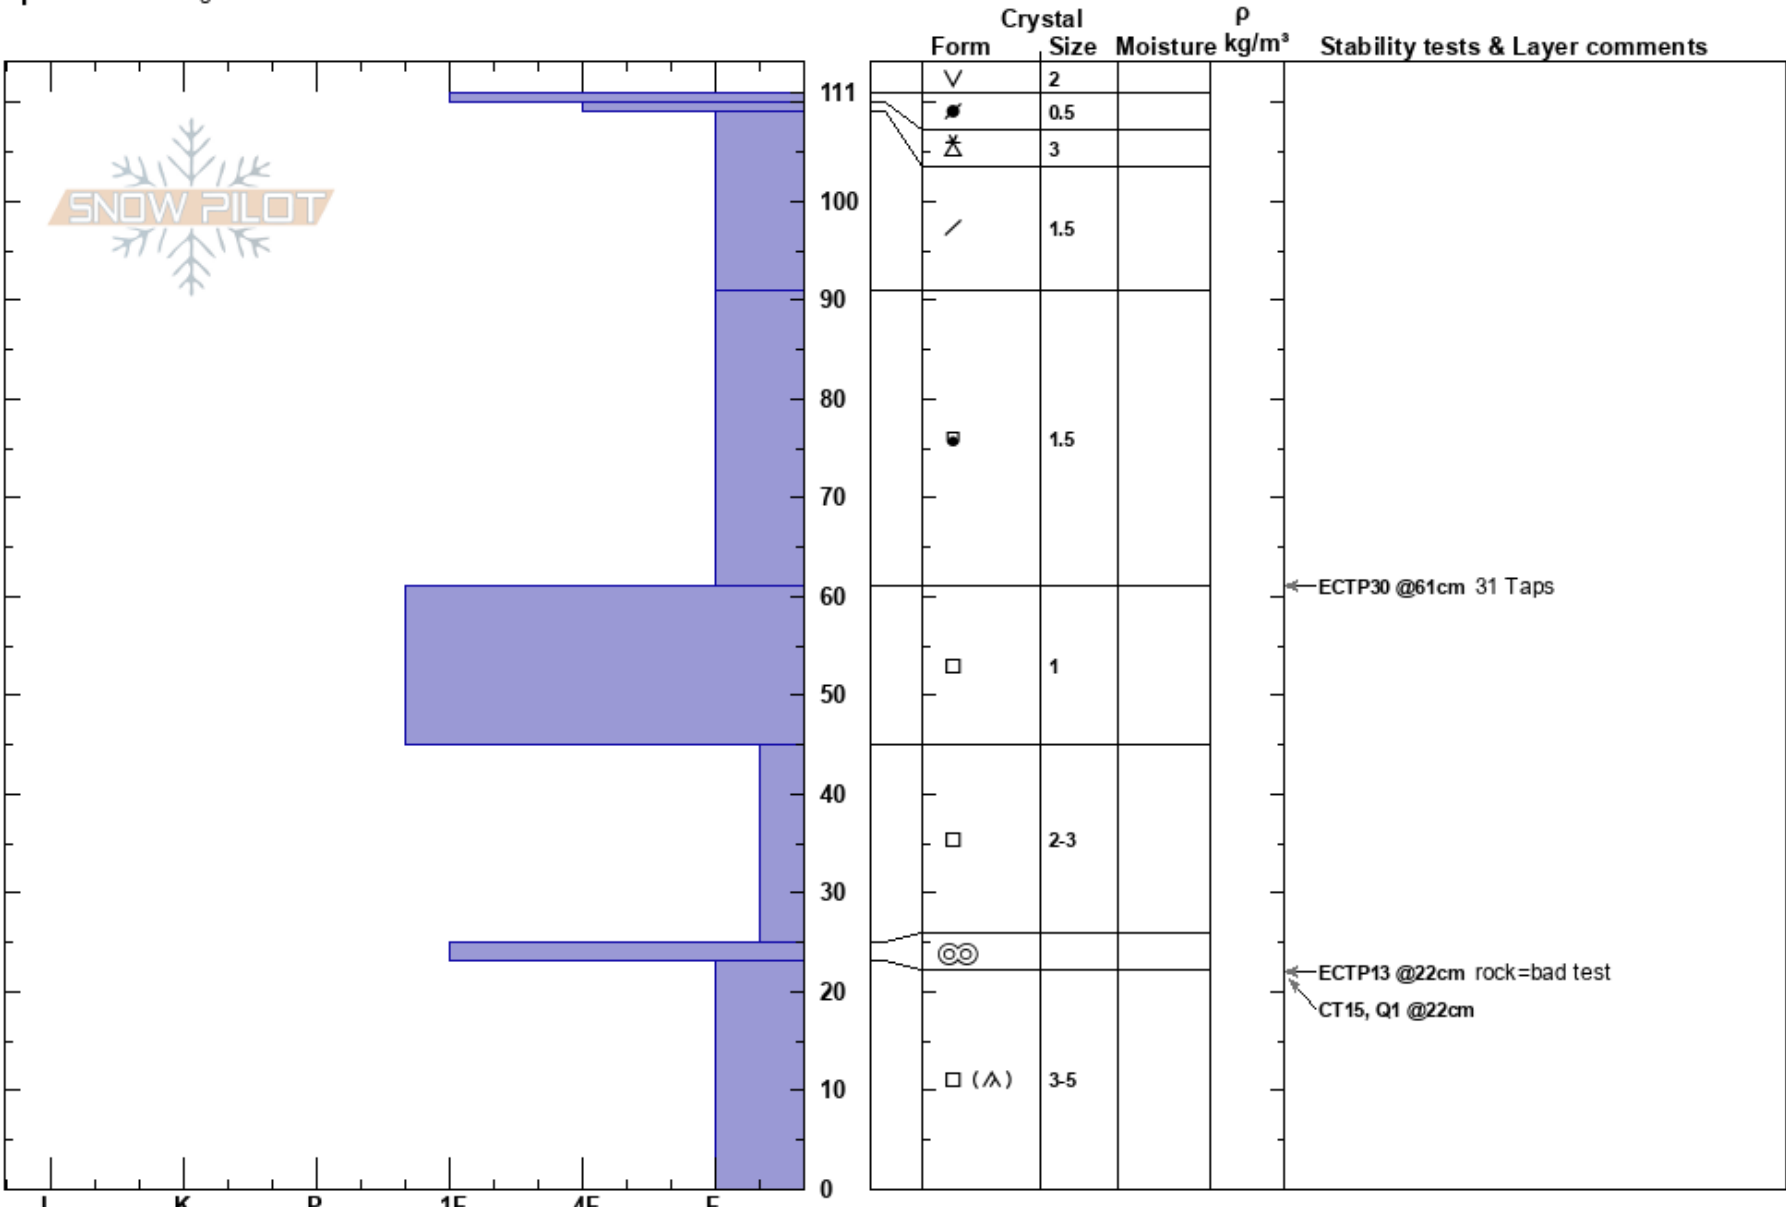

Meadow Above Diagonal
 Bridger Range
 MT
 Elevation: 8400 ft
 Aspect: 80°
 Specifics: Pit dug in a Ski Area

Bridger Bowl
 12/29/2020 - 10:55am
 Co-ord: 45.80248N, -110.93123W
 Slope Angle: 28°
 Wind Loading: previous

Stability:
 Air Temperature:
 Sky Cover: FEW
 Precipitation: NO
 Wind: Calm

HS: 111
 PF: 80
 Layer Notes:

Notes: Pit dug by Aaron Lazar and Ella Darham.