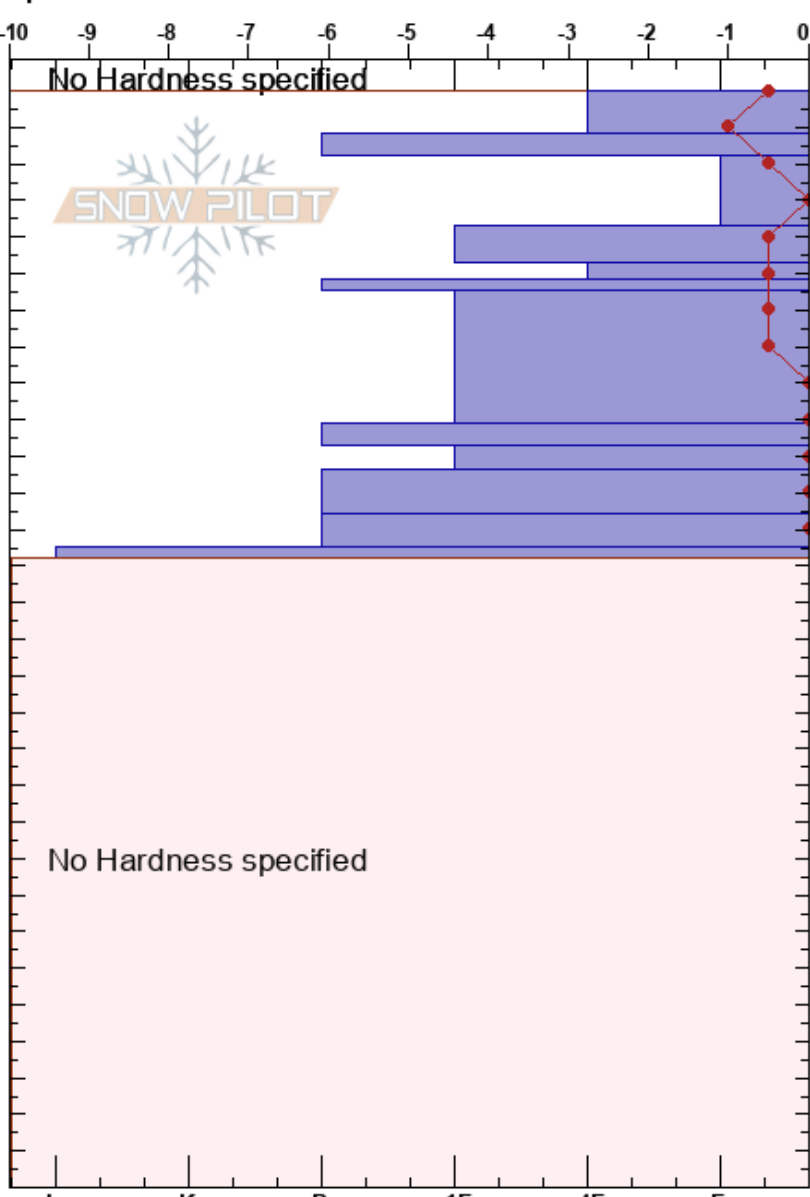

20170404StampedeTower Ryan Zarter

Central Cascades, East 04/04/2017 - 10:45am

WA Co-ord: 47.25726N, -121.32050W

Elevation: 4540 ft

Aspect: 360°

Specifics:

Stability: Very Good

Air Temperature: 1°C

Sky Cover: OVC

Precipitation: NO

Wind: E Moderate

HS:300

PF: 5

18-37cm: Wetting front @28cm

Layer Notes:

Form	Crystal		Moisture	ρ kg/m ³	Stability tests & Layer comments
	Size				
□ (/)	2		D		
■			M		← CT22, RP @18cm
♡	2-4		M		← ECTN25 @28cm
♡	2		M-W		← 2x CT29, PC @28cm
♡	2		M		
♡	2		W		18-37cm: Wetting front @28cm
■			M		
♡	4		M		
●	0.5		M		
♡	2				
●	0.5-0.5		M		
♡ (●)	2-0.5		M		
■			M		