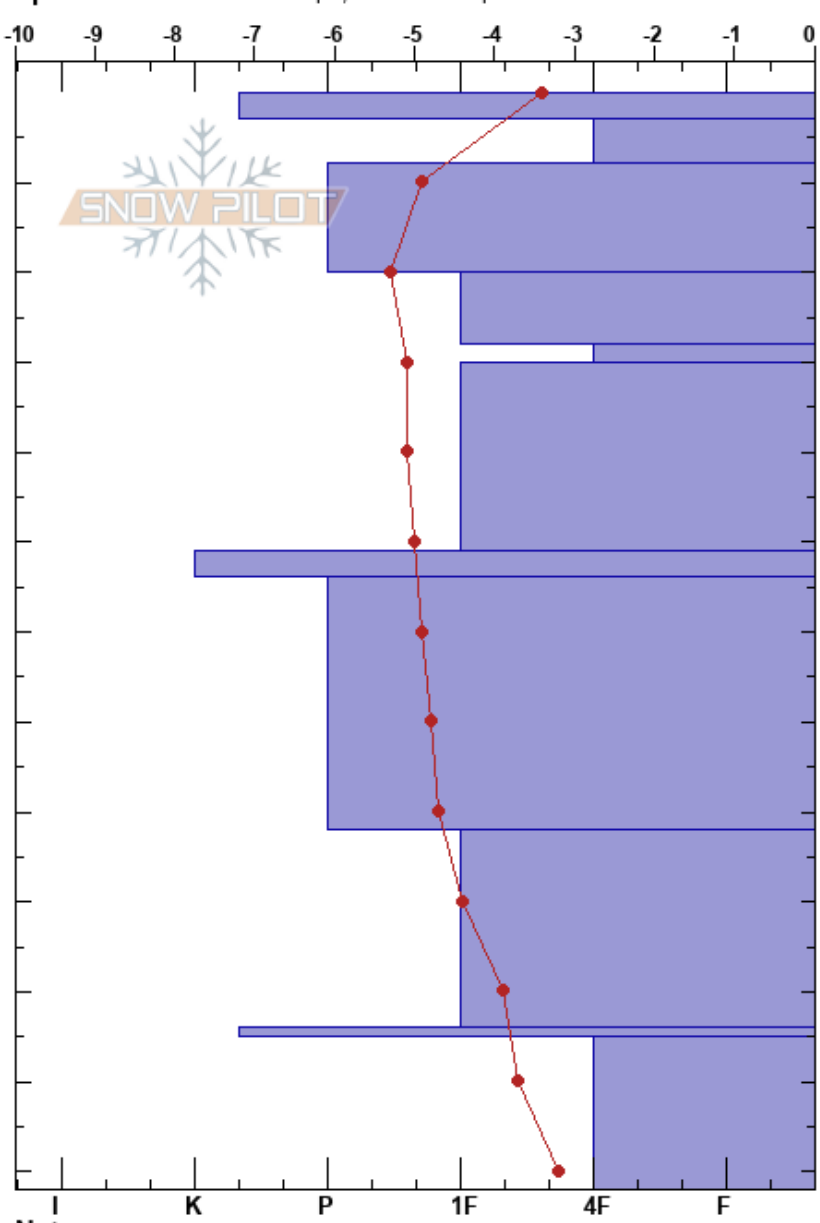

Svelav pro2 training  
 Abisko  
 Sweden  
**Elevation:** 927 m  
**Aspect:** NE  
**Specifics:** Ski tracks on slope; We skied slope

Ville Väkeväinen  
 05/04/2017 - 11:00  
**Co-ord:** 68.36467N, 18.72431E  
**Slope Angle:** 22°  
**Wind Loading:** no

**Stability:** HS: 122  
**Air Temperature:** -2.5°C **PF:** 5  
**Sky Cover:** SCT  
**Precipitation:** NO  
**Wind:** NW Moderate

Height (m)	Crystal		Moisture	$\rho$ kg/m <sup>3</sup>	Stability tests & Layer comments
	Form	Size			
0					
0-10	⊙	0.5-1			
10-20	⊙	1-2			
20-30	●	1.5			
30-40	□	2			
40-50	●	1-1.5			
50-60	■				
60-70	● (□)	1.5-3			
70-80					
80-90	□	3-5			
90-100	⊙				
100-110	^	4-5			