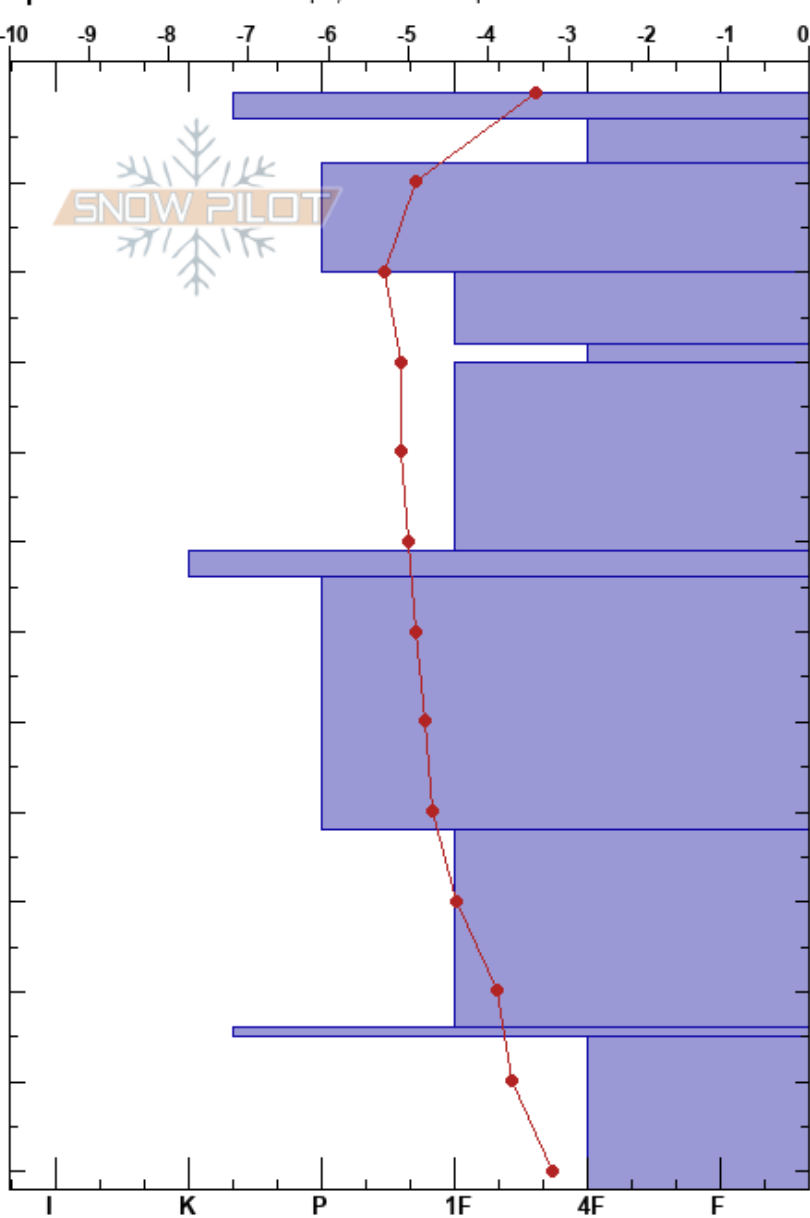

Svelav pro2 training  
 Abisko  
 Sweden  
 Elevation: 927 m  
 Aspect: NE  
 Specifics: Ski tracks on slope; We skied slope

Ville Väkeväinen  
 05/04/2017 - 11:00  
 Co-ord: 68.36467N, 18.72431E  
 Slope Angle: 22°  
 Wind Loading: no

Stability: HS: 122  
 Air Temperature: -2.5°C PF: 5  
 Sky Cover: SCT  
 Precipitation: NO  
 Wind: NW Moderate

Layer Notes:

Height (m)	Crystal		Moisture	$\rho$ kg/m <sup>3</sup>	Stability tests & Layer comments
	Form	Size			
0					
0-10	⊙	0.5-1			
10-20	⊙	1-2			
20-30	●	1.5			
30-40	□	2			
40-50	●	1-1.5			
50-60	■				
60-70	● (□)	1.5-3			
70-80					
80-90	□	3-5			
90-100	⊙				
100-110	^	4-5			