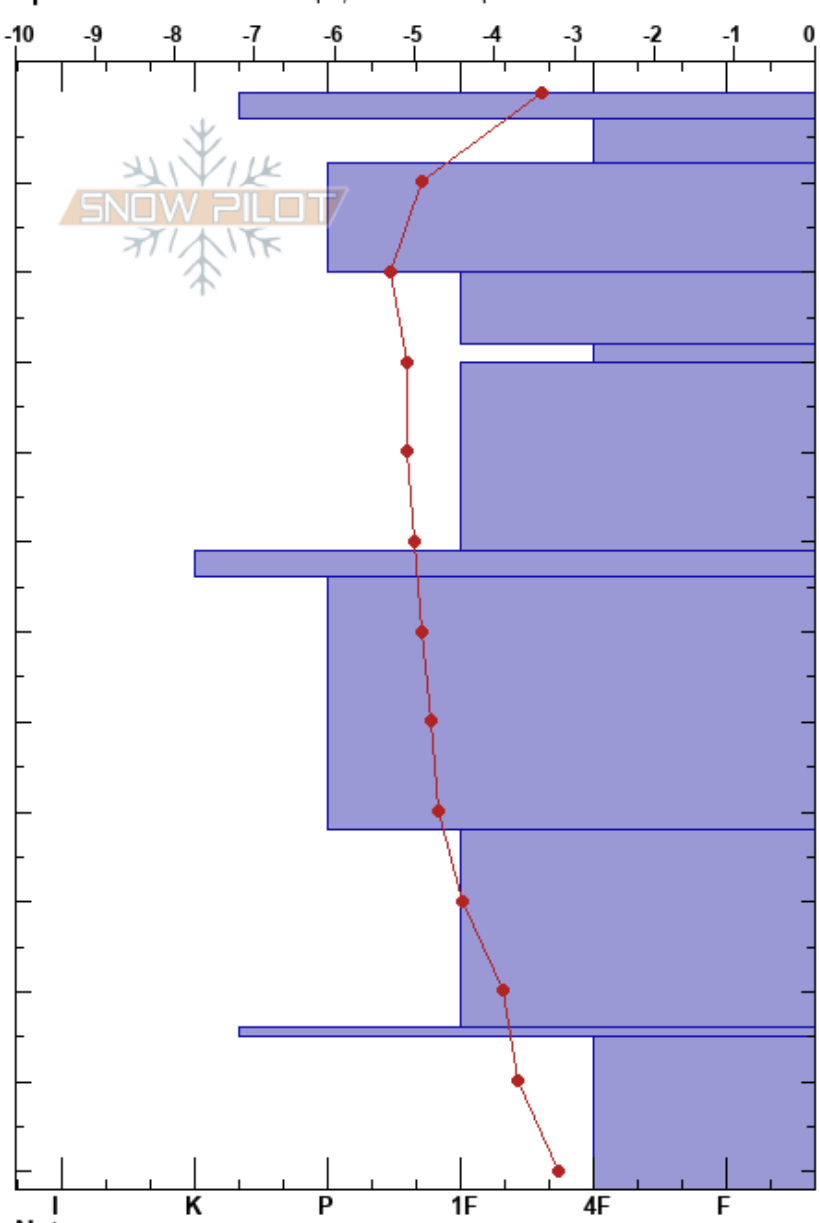

Svelav pro2 training
 Abisko
 Sweden
Elevation: 927 m
Aspect: NE
Specifics: Ski tracks on slope; We skied slope

Ville Väkeväinen
 05/04/2017 - 11:00
Co-ord: 68.36467N, 18.72431E
Slope Angle: 22°
Wind Loading: no

Stability: HS: 122
Air Temperature: -2.5°C **PF:** 5
Sky Cover: SCT
Precipitation: NO
Wind: NW Moderate

Form	Crystal		ρ kg/m ³	Stability tests & Layer comments
	Size	Moisture		
⊙⊙				
●	0.5-1			
⊙⊙	1-2			
●	1.5			
□	2			
●	1-1.5			
■				
● (□)	1.5-3			
□	3-5			
⊙⊙				
^	4-5			