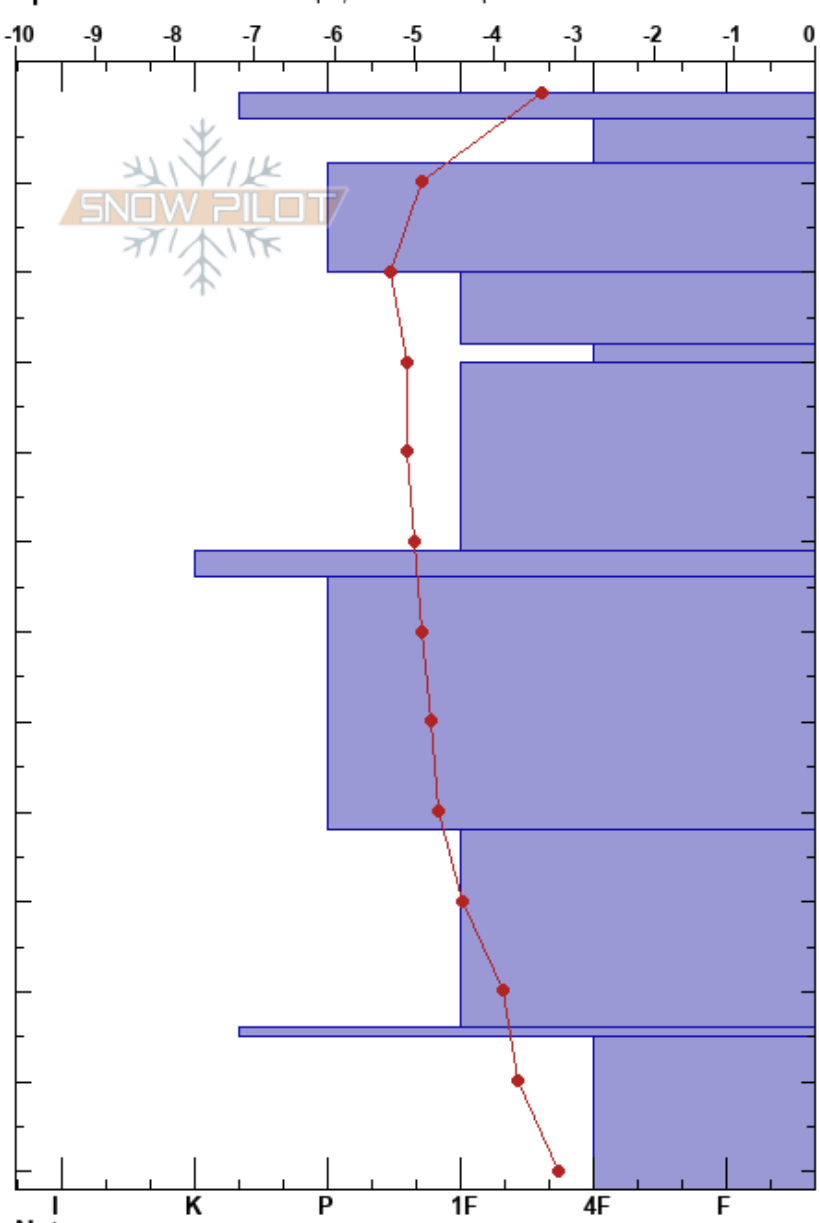

Svelav pro2 training  
 Abisko  
 Sweden  
**Elevation:** 927 m  
**Aspect:** NE  
**Specifics:** Ski tracks on slope; We skied slope

Ville Väkeväinen  
 05/04/2017 - 11:00  
**Co-ord:** 68.36467N, 18.72431E  
**Slope Angle:** 22°  
**Wind Loading:** no

**Stability:** HS: 122  
**Air Temperature:** -2.5°C **PF:** 5  
**Sky Cover:** SCT  
**Precipitation:** NO  
**Wind:** NW Moderate

Form	Crystal		$\rho$ kg/m <sup>3</sup>	Stability tests & Layer comments
	Size	Moisture		
⊙				
●	0.5-1			
⊙	1-2			
●	1.5			
□	2			
●	1-1.5			
■				
● (□)	1.5-3			
□	3-5			
⊙				
^	4-5			