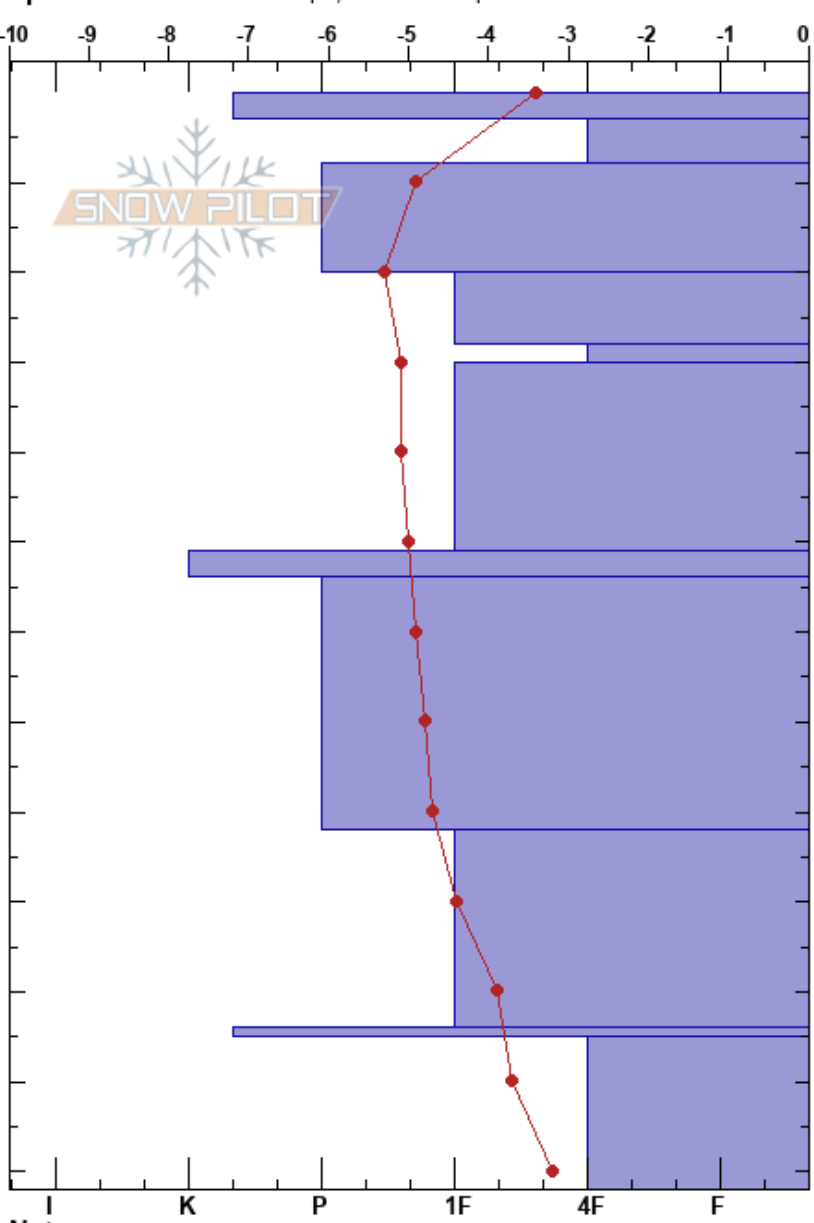

Svelav pro2 training
 Abisko
 Sweden
 Elevation: 927 m
 Aspect: NE
 Specifics: Ski tracks on slope; We skied slope

Ville Väkeväinen
 05/04/2017 - 11:00
 Co-ord: 68.36467N, 18.72431E
 Slope Angle: 22°
 Wind Loading: no

Stability: HS: 122
 Air Temperature: -2.5°C PF: 5
 Sky Cover: SCT
 Precipitation: NO
 Wind: NW Moderate

Layer Notes:

Form	Crystal		ρ kg/m ³	Stability tests & Layer comments
	Size	Moisture		
⊙				
●	0.5-1			
⊙	1-2			
●	1.5			
□	2			
●	1-1.5			
■				
● (□)	1.5-3			
□	3-5			
⊙				
^	4-5			