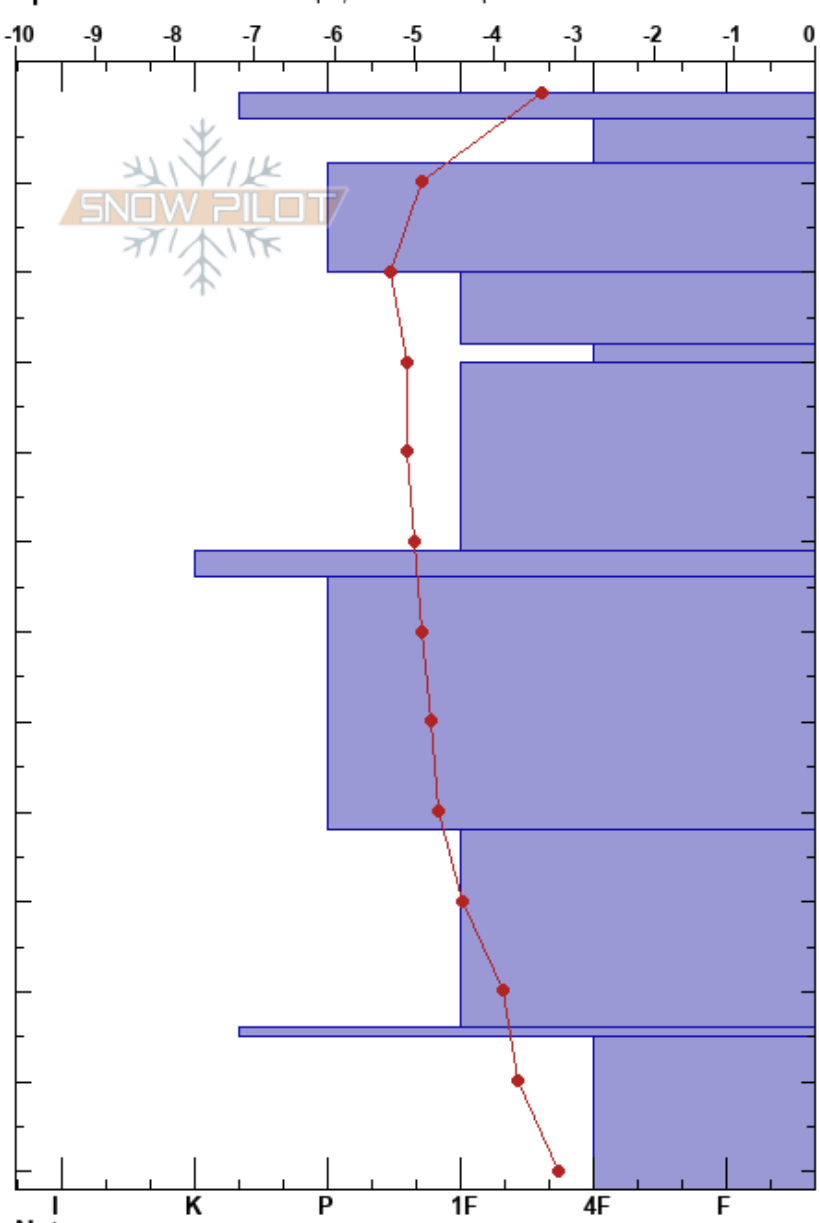

Svelav pro2 training
 Abisko
 Sweden
Elevation: 927 m
Aspect: NE
Specifics: Ski tracks on slope; We skied slope

Ville Väkeväinen
 05/04/2017 - 11:00
Co-ord: 68.36467N, 18.72431E
Slope Angle: 22°
Wind Loading: no

Stability: HS: 122
Air Temperature: -2.5°C **PF:** 5
Sky Cover: SCT
Precipitation: NO
Wind: NW Moderate

Height (m)	Crystal		Moisture	ρ kg/m ³	Stability tests & Layer comments
	Form	Size			
0					
0-10	⊙	0.5-1			
10-20	⊙	1-2			
20-30	●	1.5			
30-40	□	2			
40-50	●	1-1.5			
50-60	■				
60-70	● (□)	1.5-3			
70-80					
80-90	□	3-5			
90-100	⊙				
100-110	^	4-5			