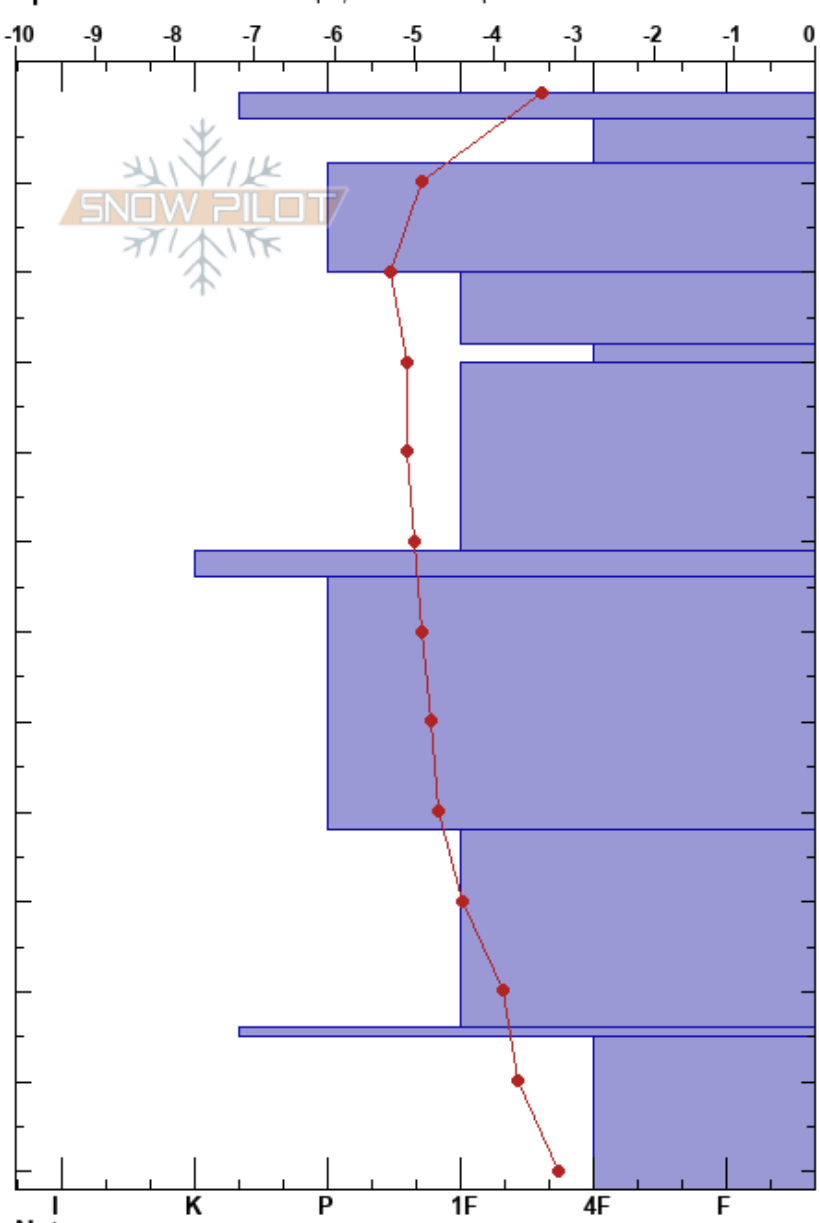

Svelav pro2 training
 Abisko
 Sweden
Elevation: 927 m
Aspect: NE
Specifics: Ski tracks on slope; We skied slope

Ville Väkeväinen
 05/04/2017 - 11:00
Co-ord: 68.36467N, 18.72431E
Slope Angle: 22°
Wind Loading: no

Stability: HS: 122
Air Temperature: -2.5°C **PF:** 5
Sky Cover: SCT
Precipitation: NO
Wind: NW Moderate

Height (m)	Crystal		Moisture	ρ kg/m ³	Stability tests & Layer comments
	Form	Size			
0					
0-10	⊙	0.5-1			
10-20	⊙	1-2			
20-30	●	1.5			
30-40	□	2			
40-50	●	1-1.5			
50-60	■				
60-70	● (□)	1.5-3			
70-90	□	3-5			
90-100	⊙				
100-110	^	4-5			