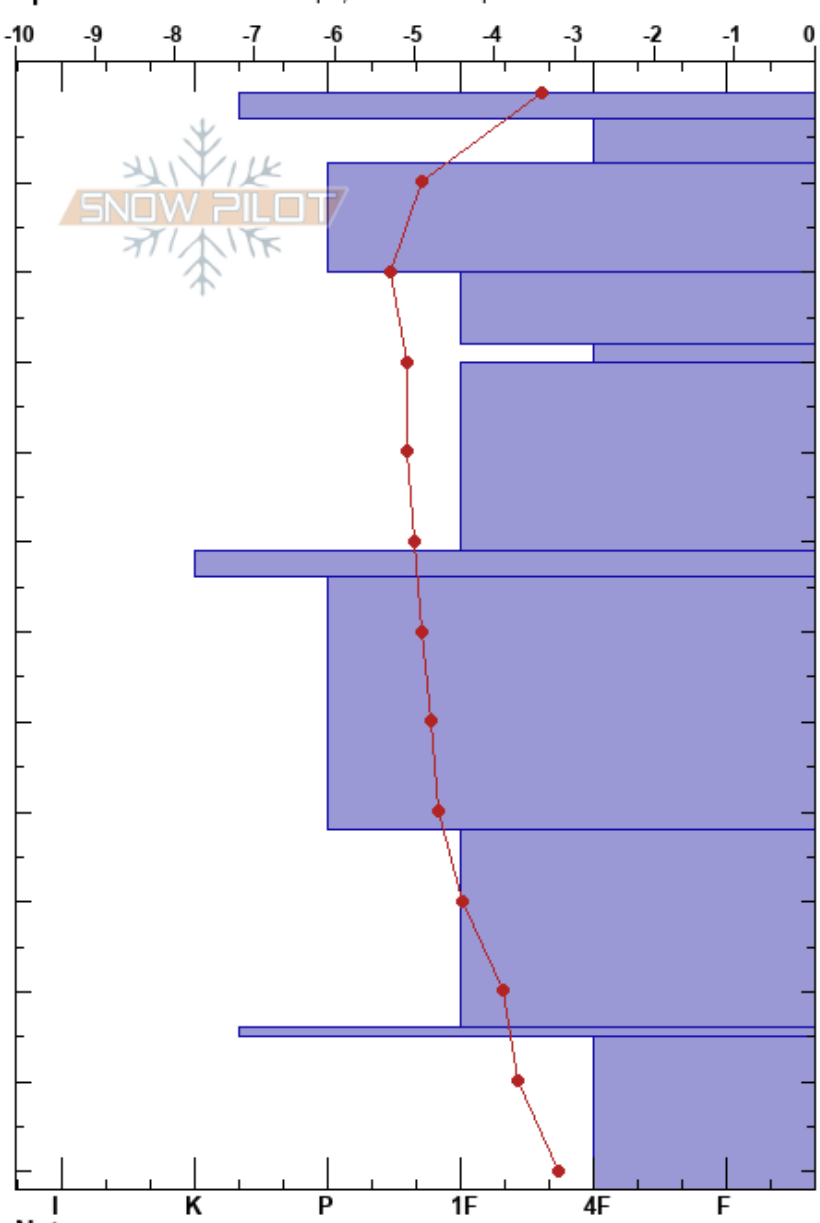

Svelav pro2 training
 Abisko
 Sweden
Elevation: 927 m
Aspect: NE
Specifics: Ski tracks on slope; We skied slope

Ville Väkeväinen
 05/04/2017 - 11:00
Co-ord: 68.36467N, 18.72431E
Slope Angle: 22°
Wind Loading: no

Stability: HS: 122
Air Temperature: -2.5°C **PF:** 5
Sky Cover: SCT
Precipitation: NO
Wind: NW Moderate

Form	Crystal		ρ kg/m ³	Stability tests & Layer comments
	Size	Moisture		
⊙				
●	0.5-1			
⊙	1-2			
●	1.5			
□	2			
●	1-1.5			
■				
● (□)	1.5-3			
□	3-5			
⊙				
^	4-5			