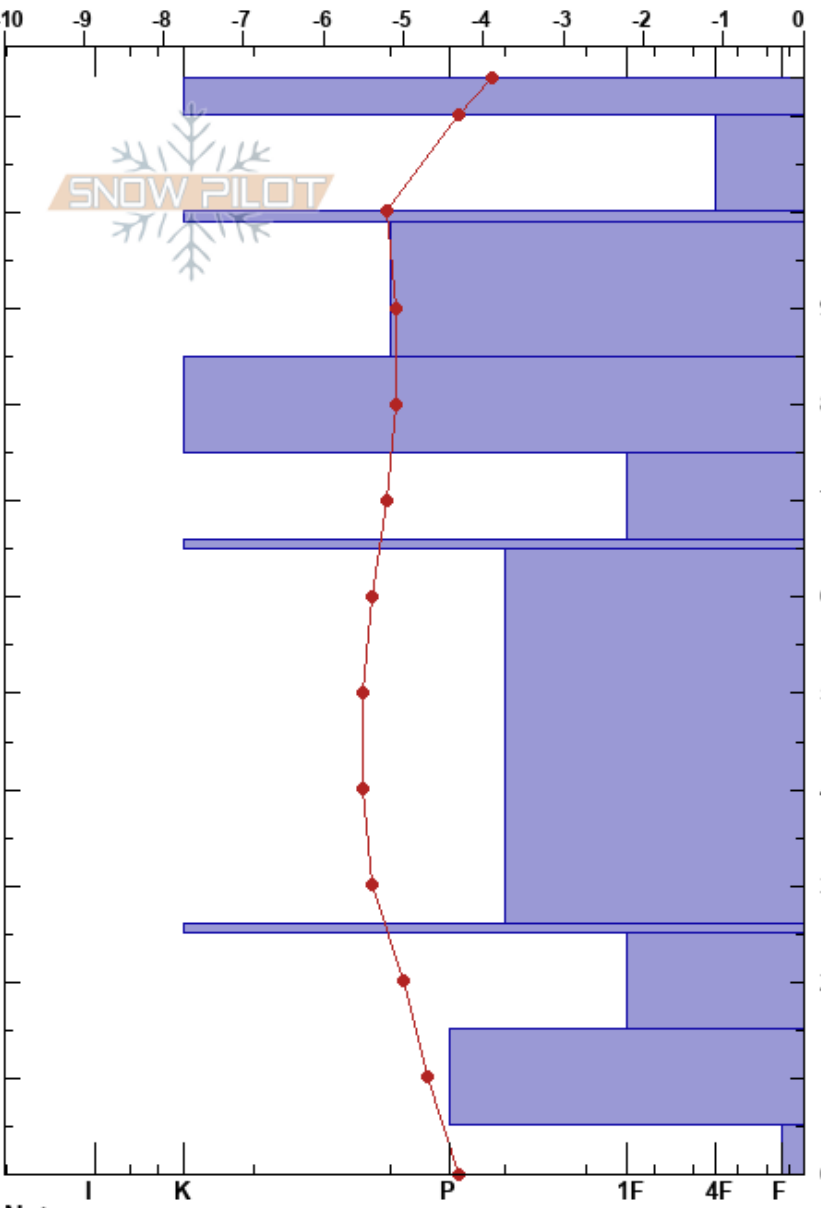

Gryten, Nuolja, Abisko

Miika Kytö
05/04/2017 - 11:00

Stability: **HS:114**
Air Temperature: -2.3°C PF: 10

Layer Notes:

Sverige
Elevation: 920 m
Aspect: NE

Co-ord:
Slope Angle: 22°
Wind Loading: yes

Sky Cover: SCT
Precipitation: NO
Wind: SW Moderate

Specifics: We skied slope

Height (cm)	Crystal		ρ kg/m ³	Stability tests & Layer comments
	Form	Size		
114				
110	⊙⊙			
	•	0.5		
100	⊙⊙			← ECTN15 @100cm
90	•	0.5		
80	⊙⊙			
70	•	1		
	⊙⊙			
60				
50	•	1.5		
40				
30				
	⊙⊙			← CT21, SC @25cm
20	□	1.5		
10	□	2.5		
0	^	5		