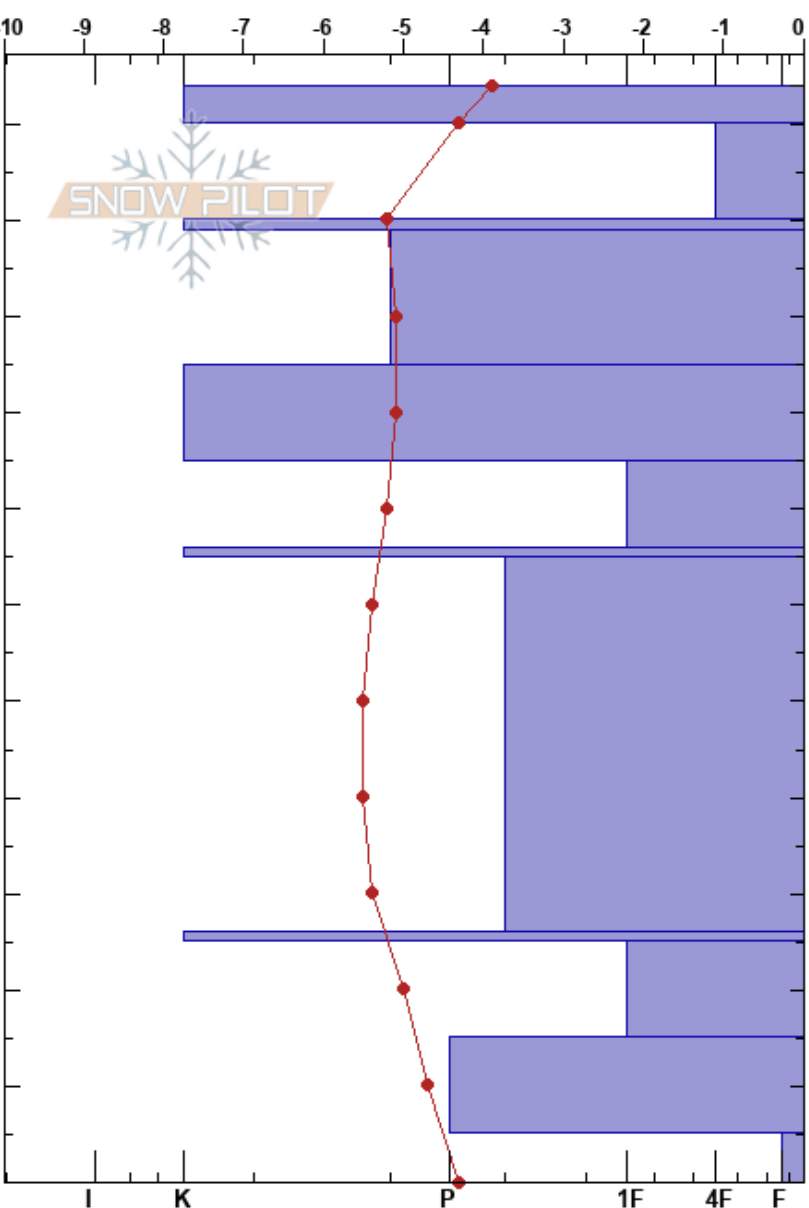

Gryten, Nuolja, Abisko

Miika Kytö  
05/04/2017 - 11:00

Stability: **HS:114**  
Air Temperature: -2.3°C PF: 10

Layer Notes:

Sverige  
Elevation: 920 m  
Aspect: NE

Co-ord:  
Slope Angle: 22°  
Wind Loading: yes

Sky Cover: SCT  
Precipitation: NO  
Wind: SW Moderate

Specifics: We skied slope

Height (cm)	Crystal		$\rho$ kg/m <sup>3</sup>	Stability tests & Layer comments
	Form	Size		
114				
110	⊙⊙			
	•	0.5		
100	⊙⊙			← ECTN15 @100cm
90	•	0.5		
80	⊙⊙			
70	•	1		
	⊙⊙			
60				
50	•	1.5		
40				
30				
	⊙⊙			← CT21, SC @25cm
20	□	1.5		
10	□	2.5		
0	^	5		