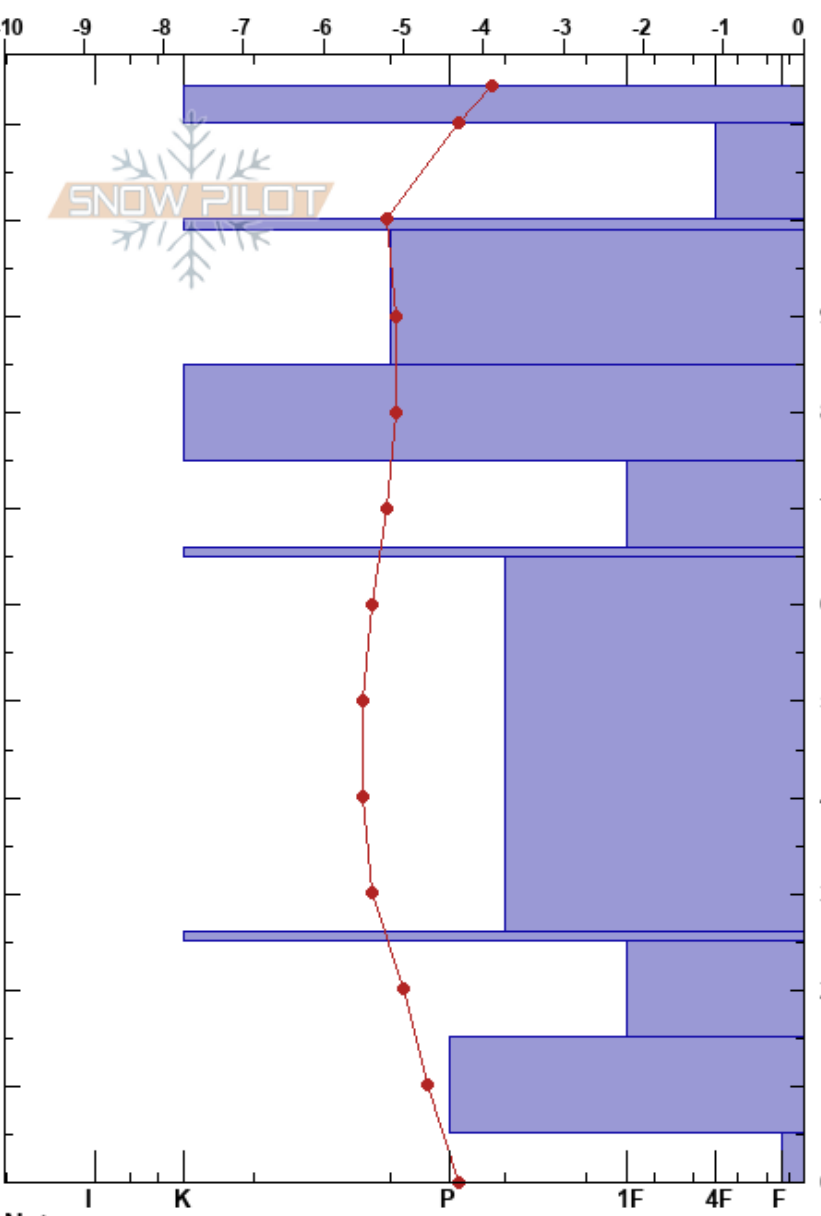

Gryten, Nuolja, Abisko

Miika Kytö
05/04/2017 - 11:00

Stability: **HS:114**
Air Temperature: -2.3°C PF: 10

Layer Notes:

Sverige
Elevation: 920 m
Aspect: NE

Co-ord:
Slope Angle: 22°
Wind Loading: yes

Sky Cover: SCT
Precipitation: NO
Wind: SW Moderate

Specifics: We skied slope

Height (cm)	Crystal		Moisture	ρ kg/m ³	Stability tests & Layer comments
	Form	Size			
114					
110	⊙⊙				
100	•	0.5			← ECTN15 @100cm
90	•	0.5			
80	⊙⊙				
70	•	1			
60	⊙⊙				
50	•	1.5			
40					
30	⊙⊙				← CT21, SC @25cm
20	□	1.5			
10	□	2.5			
0	^	5			