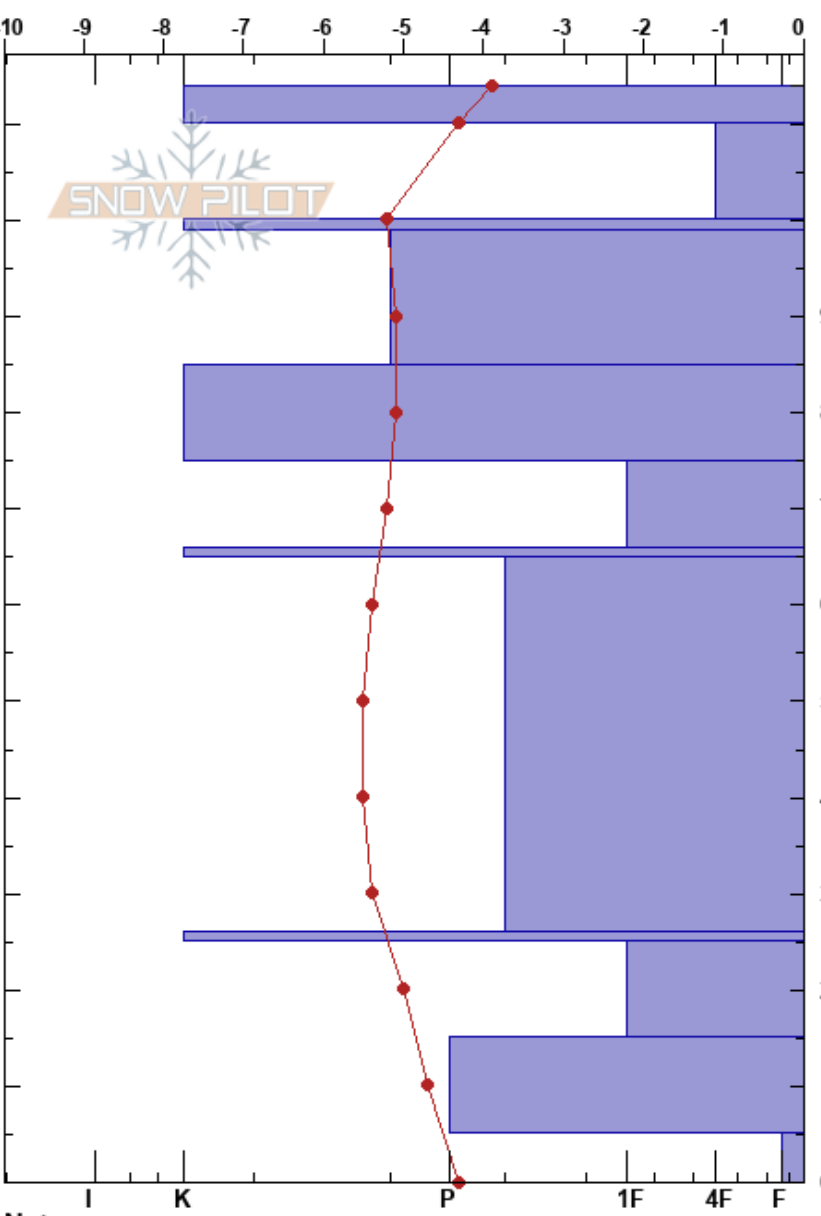

Gryten, Nuolja, Abisko

Miika Kytö
05/04/2017 - 11:00

Stability: **HS: 114**
Air Temperature: -2.3°C PF: 10

Layer Notes:

Sverige
Elevation: 920 m
Aspect: NE

Co-ord:
Slope Angle: 22°
Wind Loading: yes

Sky Cover: SCT
Precipitation: NO
Wind: SW Moderate

Specifics: We skied slope

Height (m)	Crystal		ρ kg/m ³	Stability tests & Layer comments
	Form	Size		
114				
110	⊙⊙			
	•	0.5		
100	⊙⊙			← ECTN15 @100cm
90	•	0.5		
80	⊙⊙			
70	•	1		
	⊙⊙			
60				
50	•	1.5		
40				
30				
	⊙⊙			← CT21, SC @25cm
20	□	1.5		
10	□	2.5		
0	^	5		