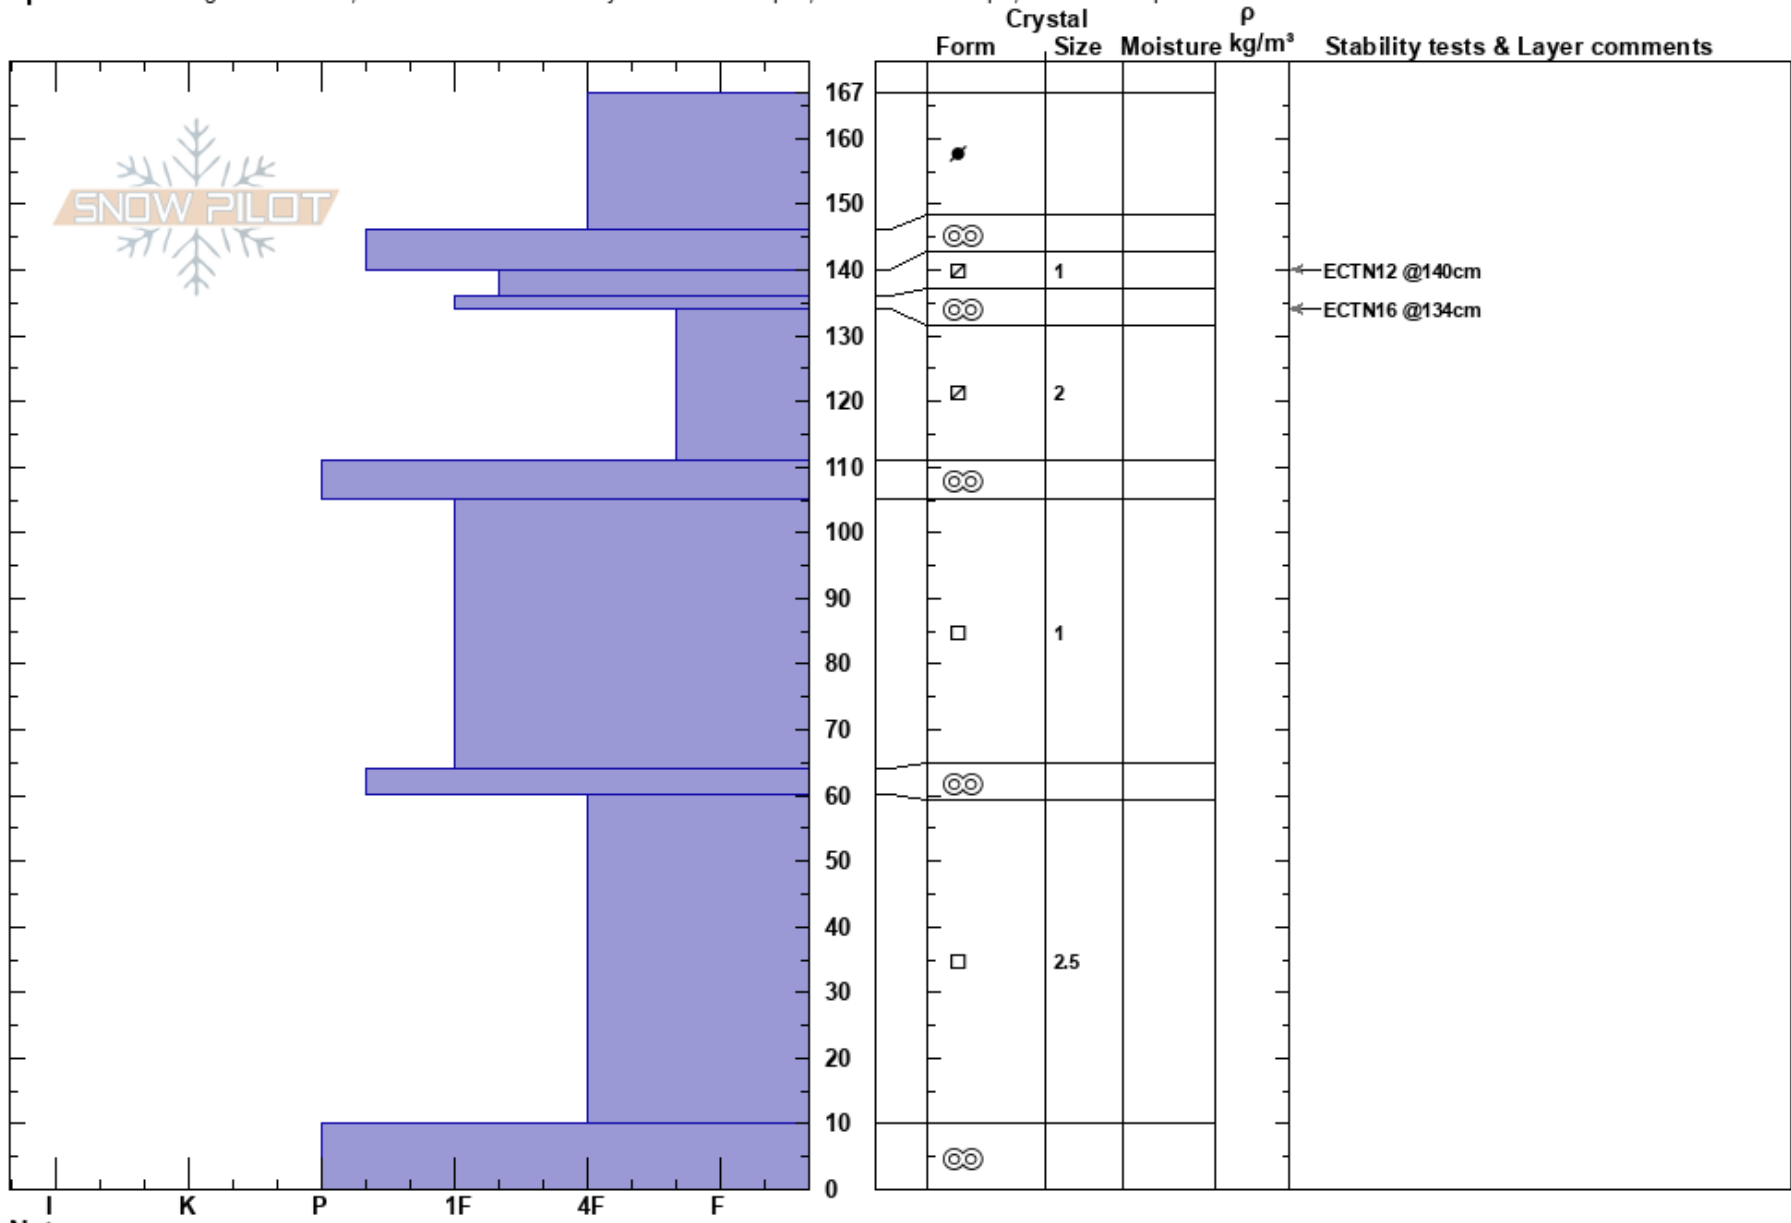

Cold Springs
 Madison Range-N
 MT
 Elevation: 9600 ft
 Aspect: N

Jon Hageness
 12/21/2020 - 3:50pm
 Co-ord: 45.28483N, -111.43740W
 Slope Angle: 37°
 Wind Loading: no

Stability: **HS: 167**
 Air Temperature: 134-111cm: Problematic layer
 Sky Cover: BKN
 Precipitation: NO
 Wind: Light Breeze

Specifics: Pit dug in a Ski Area; Recent avalanche activity on different slopes; Ski tracks on slope; We skied slope

Notes: