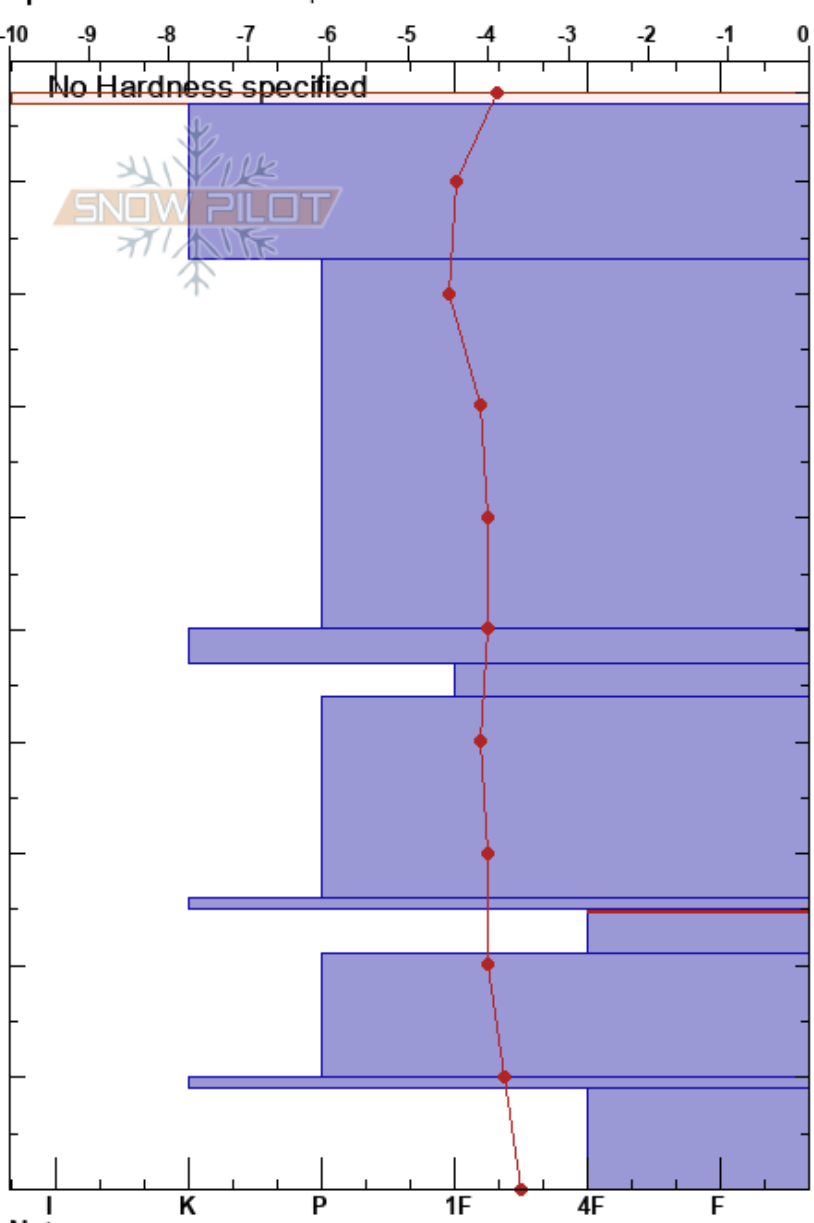

Svelav pro 2
 Abisko
 Sweden
Elevation: 898 m
Aspect: E
Specifics: Ski tracks on slope

Juuso Holstein
 05/04/2017 - 11:20
Co-ord:
Slope Angle: 22°
Wind Loading: yes

Stability: HS:98
Air Temperature: -3.1°C
Sky Cover: SCT
Precipitation: NO
Wind: W Moderate

Layer Notes:
 25-21cm: Problematic layer

Form	Crystal		Moisture	ρ kg/m³	Stability tests & Layer comments
	Size				
/ (•)	0.5		D		
⊙⊙	1		D		
•	2		D		
⊙⊙					
□	2				
• (□)	2				
⊙⊙					← CT14, Q2 @24cm
□	2				← CT21, Q2 @24cm
•	1				
⊙⊙					
^	3				← ECTX