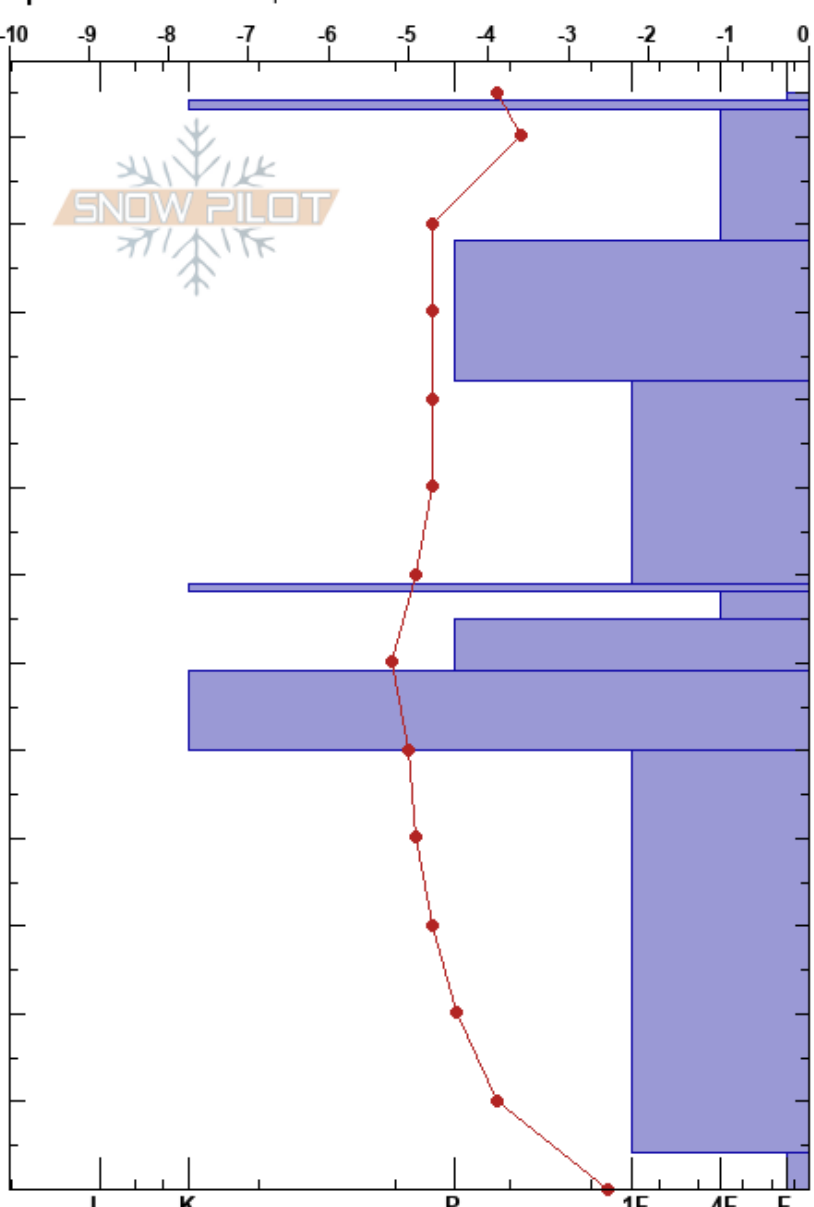

Nuolja, Grytan
 Abisko
 Sweden
Elevation: 900 m
Aspect: NE
Specifics: We skied slope

Joonas Kortelainen
 05/04/2017 - 11:05
Co-ord:
Slope Angle: 22°
Wind Loading: previous

Stability: **HS:** 125 **Layer Notes:**
Air Temperature: -2.6°C **PF:** 3 125-124cm: Windblown snow
Sky Cover: SCT
Precipitation: NO
Wind: NW Moderate

Height (cm)	Crystal		ρ kg/m ³	Stability tests & Layer comments
	Form	Size		
125	/	0.3	D	125-124cm: Windblown snow
120	⊙⊙			
110	•	0.5-1	D	← 2x CT22, BRK @108cm
100	⊙	0.5-2	D	
90				
80	• (□)	0.5-1		
70	⊙⊙			
60	⊙	0.5-2		
50	⊙	1-2	D	
40	⊙⊙	-2		
30	⊙	0.5-2		
20				
10				
0	^	3-5		← ECTX

Notes: Moderate blowing snow.