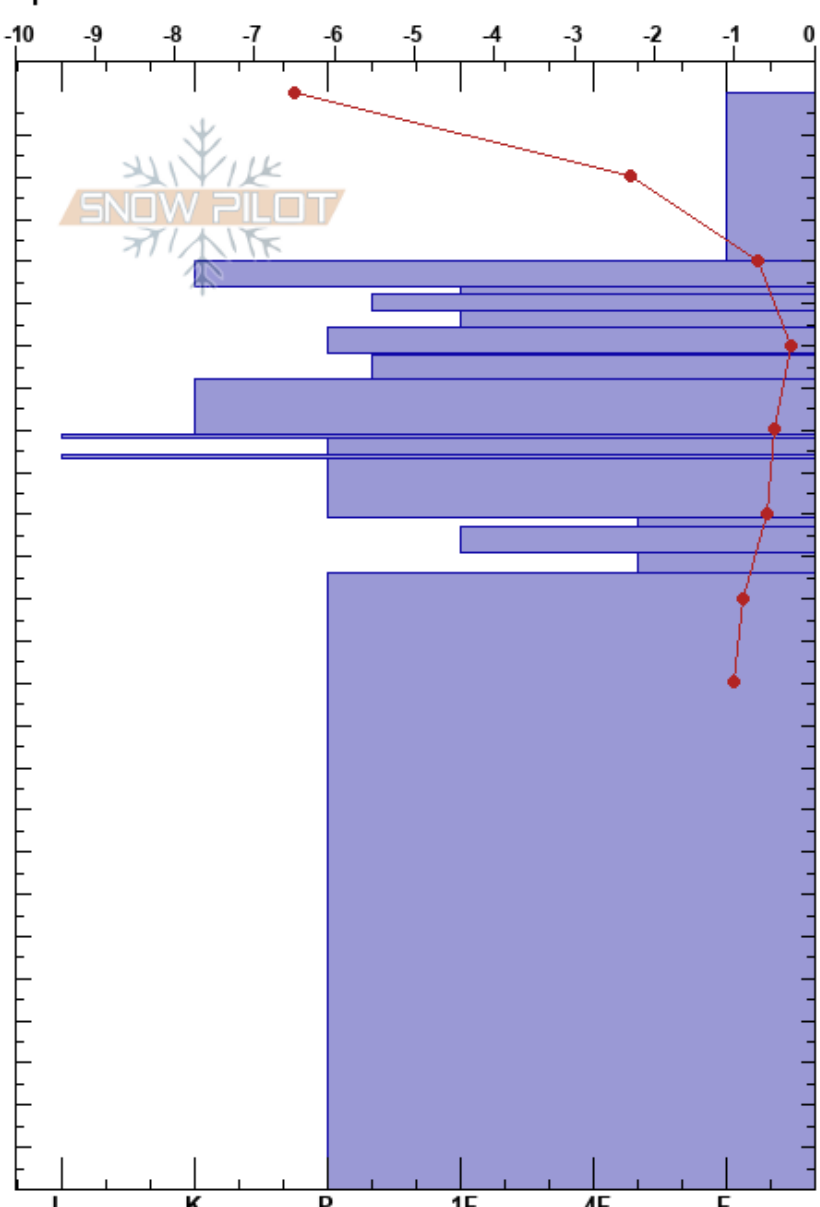

Neðan Kistufellsmæli
 Norðanverðir Vestfirðir
 Iceland
Elevation: 560 m
Aspect: 90°
Specifics:

Örn Ingólfsson
 05/04/2017 - 10:00
Co-ord: 66.07306N, -23.27250W
Slope Angle: 15°
Wind Loading:

Stability:
Air Temperature: -6.2°C **HS:** 260
Sky Cover: OVC **PF:** 60
Precipitation: NO
Wind: E Moderate

Layer Notes:

Height (m)	Crystal		Moisture	ρ kg/m ³	Stability tests & Layer comments
	Form	Size			
0					
10	/	0.3			
20	☽	2			
30	☉				
40	/	0.3			
50	/	0.3			
60	☉				
70	/	1.5			
80	/	0.5			
90	■				
100	☽				
110	■				
120	●	1.5			
130	☽	1.5			
140	☽	1.5			
150					
160					
170					
180					
190					
200	☽	4			
210					
220					
230					
240					
250					
260					