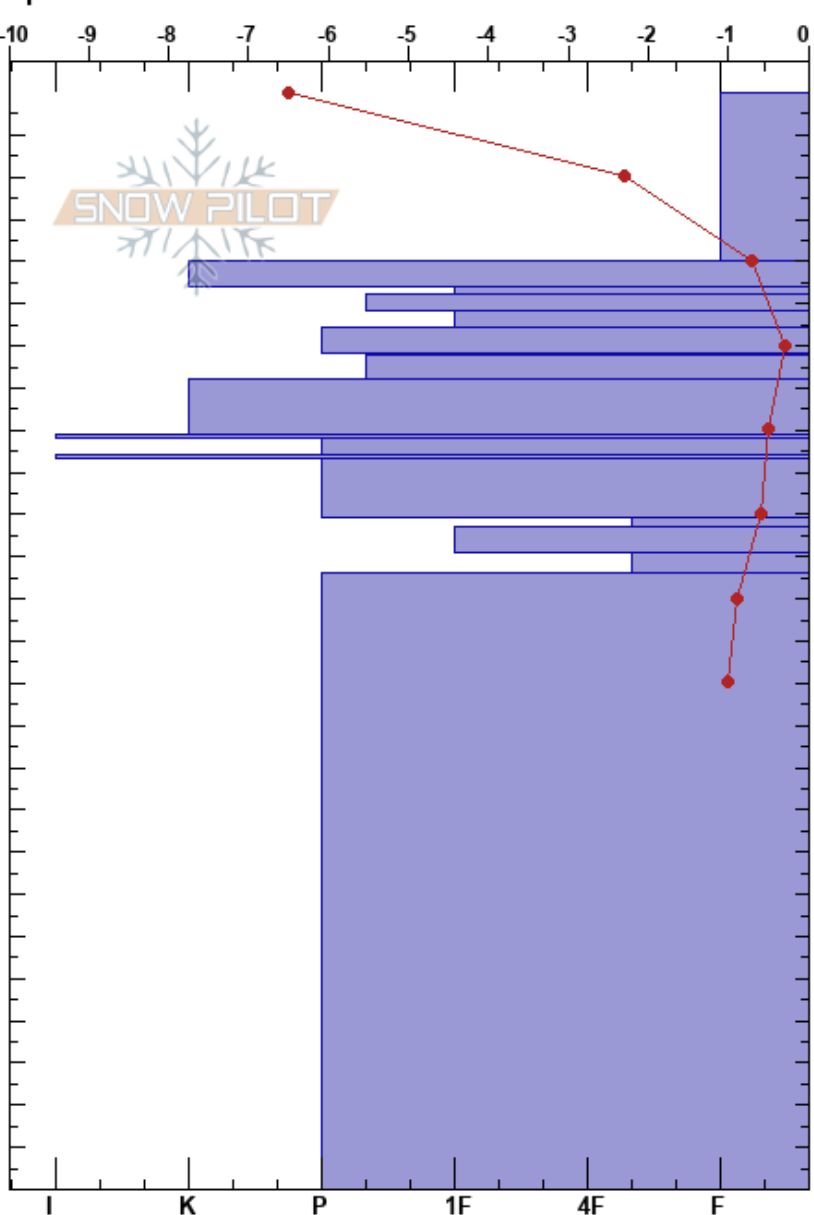

Neðan Kistufellsmæli
 Norðanverðir Vestfirðir
 Iceland
Elevation: 560 m
Aspect: 90°
Specifics:

Örn Ingólfsson
 05/04/2017 - 10:00
Co-ord: 66.07306N, -23.27250W
Slope Angle: 15°
Wind Loading:

Stability: HS:260
Air Temperature: -6.2°C **PF:** 60
Sky Cover: OVC
Precipitation: NO
Wind: E Moderate

Layer Notes:

Height (m)	Crystal		Moisture	ρ kg/m ³	Stability tests & Layer comments
	Form	Size			
0					
10	/	0.3			
20	☽	2			
30	☉				
40	☉				
50	/	0.3			
60	/	0.3			
70	☉				
80	/	1.5			
90	/	0.5			
100	■				
110	☽				
120	●	1.5			
130	☽	1.5			
140	●	1.5			
150					
160					
170					
180					
190					
200	☽	4			
210					
220					
230					
240					
250					
260					