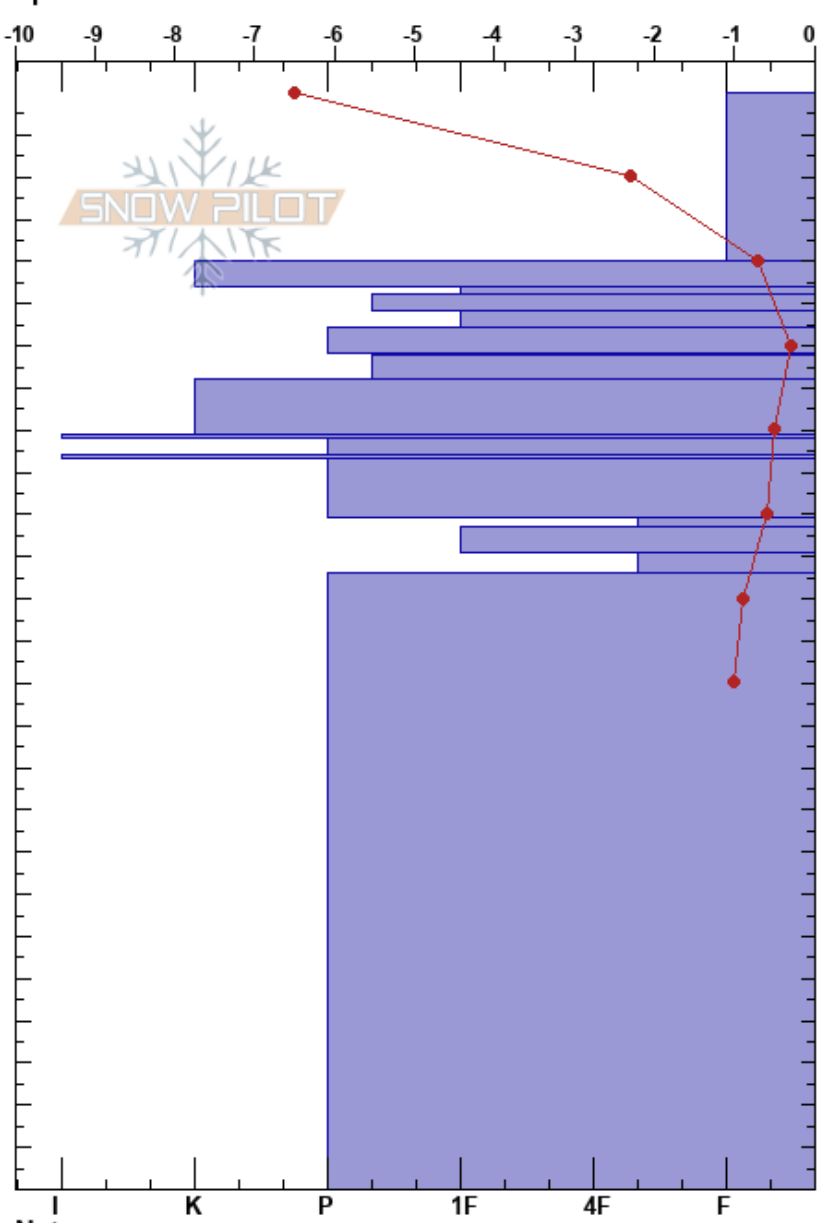

Neðan Kistufellsmæli
 Norðanverðir Vestfirð
 Iceland
Elevation: 560 m
Aspect: 90°
Specifics:

Örn Ingólfsson
 05/04/2017 - 10:00
Co-ord: 66.07306N, -23.27250W
Slope Angle: 15°
Wind Loading:

Stability:
Air Temperature: -6.2°C **HS:** 260
Sky Cover: OVC **PF:** 60
Precipitation: NO
Wind: E Moderate

Layer Notes:

Height (m)	Crystal		Moisture	ρ kg/m³	Stability tests & Layer comments
	Form	Size			
0					
10	/	0.3			
20	♡	2			
30	⊙				
40	⊙				
50	/	0.3			
60	⊙	0.3			
70	/	1.5			
80	/	0.5			
90	■				
100	♡				
110	■				
120	●	1.5			
130	⊖	1.5			
140	●	1.5			
150	⊖	1.5			
160					
170					
180					
190					
200	♡	4			
210					
220					
230					
240					
250					
260					