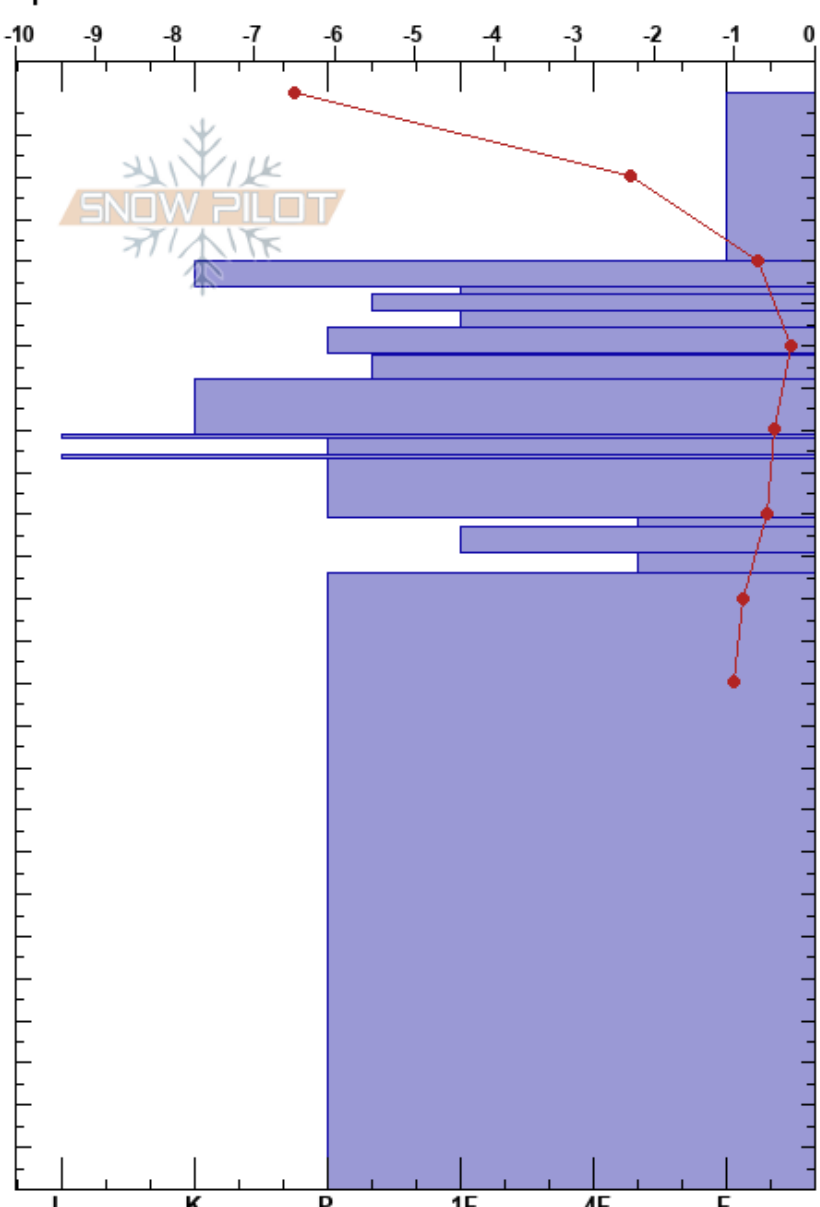

Neðan Kistufellsmæli
 Norðanverðir Vestfirð
 Iceland
Elevation: 560 m
Aspect: 90°
Specifics:

Örn Ingólfsson
 05/04/2017 - 10:00
Co-ord: 66.07306N, -23.27250W
Slope Angle: 15°
Wind Loading:

Stability:
Air Temperature: -6.2°C **HS:** 260
Sky Cover: OVC **PF:** 60
Precipitation: NO
Wind: E Moderate

Layer Notes:

Height (m)	Crystal		Moisture	ρ kg/m³	Stability tests & Layer comments
	Form	Size			
0					
10	/	0.3			
20	♡	2			
30	⊙				
40	⊙				
50	/	0.3			
60	/	0.3			
70	⊙				
80	/	1.5			
90	/	0.5			
100	■				
110	♡				
120	●	1.5			
130	⊖	1.5			
140	●	1.5			
150	⊖	1.5			
160					
170					
180					
190					
200	♡	4			
210					
220					
230					
240					
250					
260					