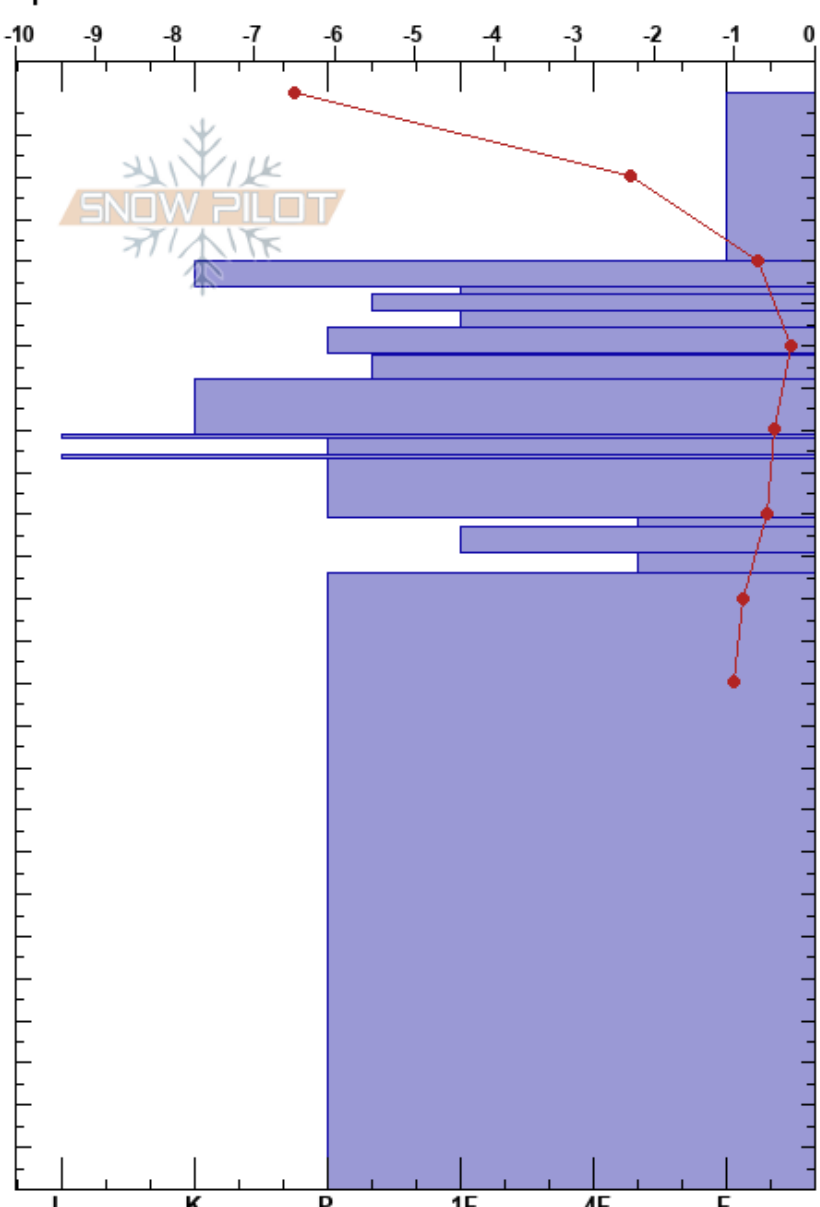

Neðan Kistufellsmæli
 Norðanverðir Vestfirðir
 Iceland
Elevation: 560 m
Aspect: 90°
Specifics:

Örn Ingólfsson
 05/04/2017 - 10:00
Co-ord: 66.07306N, -23.27250W
Slope Angle: 15°
Wind Loading:

Stability:
Air Temperature: -6.2°C **HS:** 260
Sky Cover: OVC **PF:** 60
Precipitation: NO
Wind: E Moderate

Layer Notes:

Height (m)	Crystal		Moisture	ρ kg/m ³	Stability tests & Layer comments
	Form	Size			
0					
10	/	0.3			
20	☐	2			
30	☉				
40	/	0.3			
50	/	0.3			
60	☉				
70	/	1.5			
80	/	0.5			
90	■				
100	☐				
110	■				
120	●	1.5			
130	☐	1.5			
140	●	1.5			
150	☐	1.5			
160					
170					
180					
190					
200	☐	4			
210					
220					
230					
240					
250					
260					