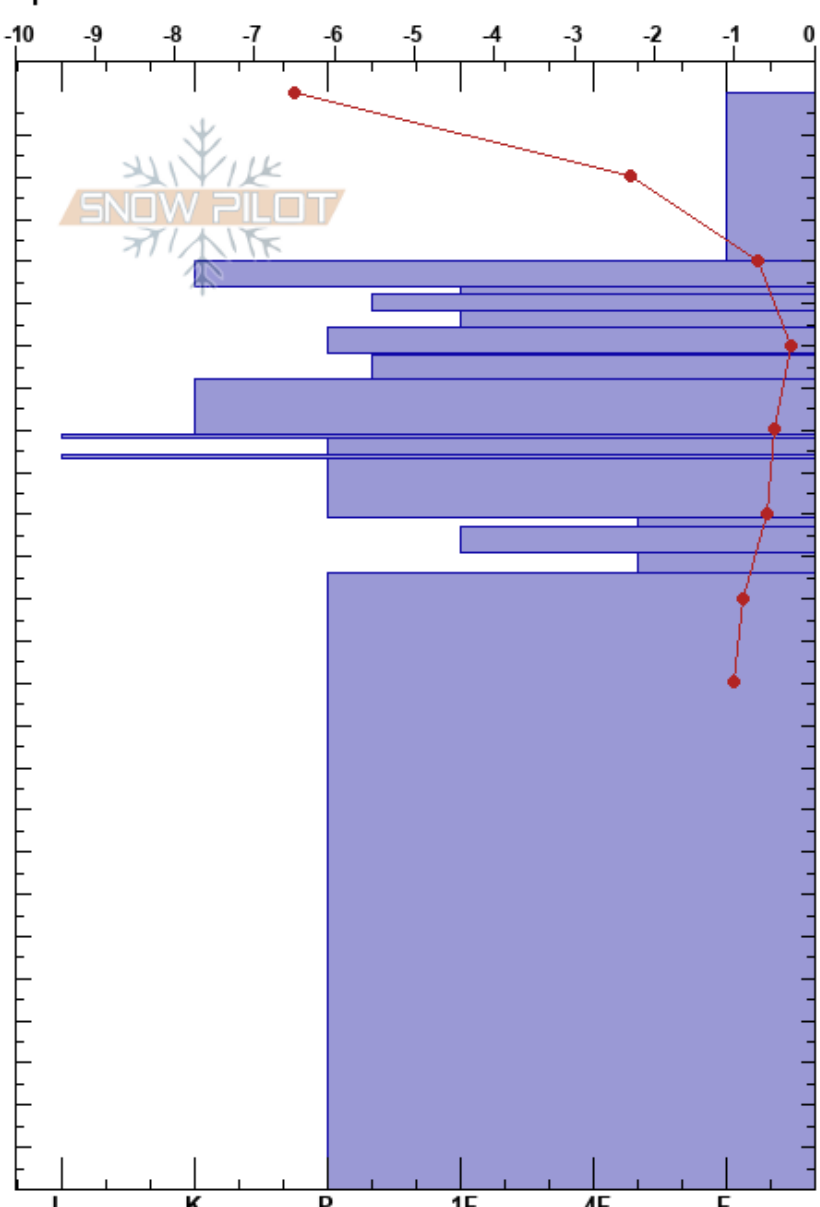

Neðan Kistufellsmæli
 Norðanverðir Vestfirðir
 Iceland
Elevation: 560 m
Aspect: 90°
Specifics:

Örn Ingólfsson
 05/04/2017 - 10:00
Co-ord: 66.07306N, -23.27250W
Slope Angle: 15°
Wind Loading:

Stability:
Air Temperature: -6.2°C **HS:** 260
Sky Cover: OVC **PF:** 60
Precipitation: NO
Wind: E Moderate

Layer Notes:

Height (m)	Crystal		Moisture	ρ kg/m ³	Stability tests & Layer comments
	Form	Size			
0					
10	/	0.3			
20	☽	2			
30	☉				
40	/	0.3			
50	/	0.3			
60	☉				
70	/	1.5			
80	/	0.5			
90	■				
100	☽				
110	■				
120	●	1.5			
130	☽	1.5			
140	●	1.5			
150					
160					
170					
180					
190					
200	☽	4			
210					
220					
230					
240					
250					
260					