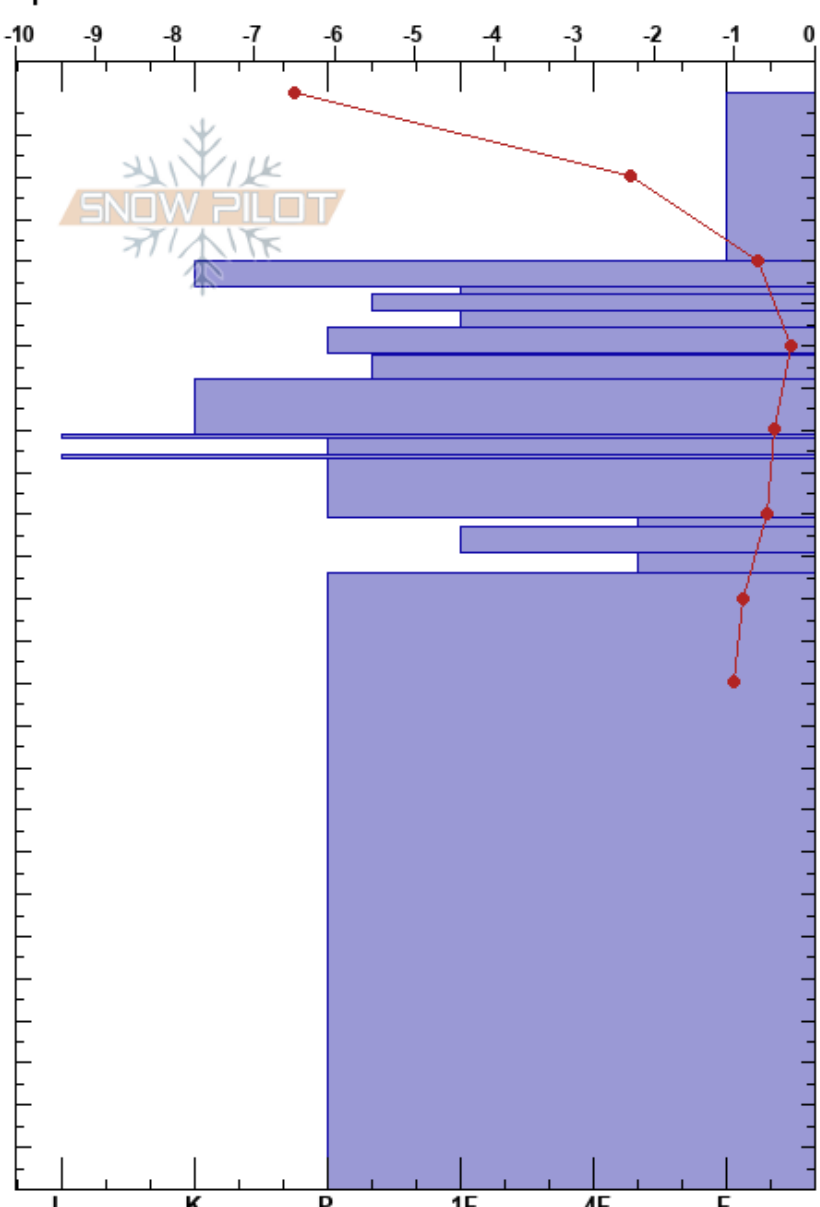

Neðan Kistufellsmæli
 Norðanverðir Vestfirðir
 Iceland
Elevation: 560 m
Aspect: 90°
Specifics:

Örn Ingólfsson
 05/04/2017 - 10:00
Co-ord: 66.07306N, -23.27250W
Slope Angle: 15°
Wind Loading:

Stability:
Air Temperature: -6.2°C **HS:** 260
Sky Cover: OVC **PF:** 60
Precipitation: NO
Wind: E Moderate

Layer Notes:

Height (m)	Crystal		Moisture	ρ kg/m³	Stability tests & Layer comments
	Form	Size			
0					
10	/	0.3			
20	☐	2			
30	☉				
40	/	0.3			
50	/	0.3			
60	☉				
70	/	1.5			
80	/	0.5			
90	■				
100	☐				
110	■				
120	●	1.5			
130	☐	1.5			
140	●	1.5			
150	☐	1.5			
160					
170					
180					
190					
200	☐	4			
210					
220					
230					
240					
250					
260					