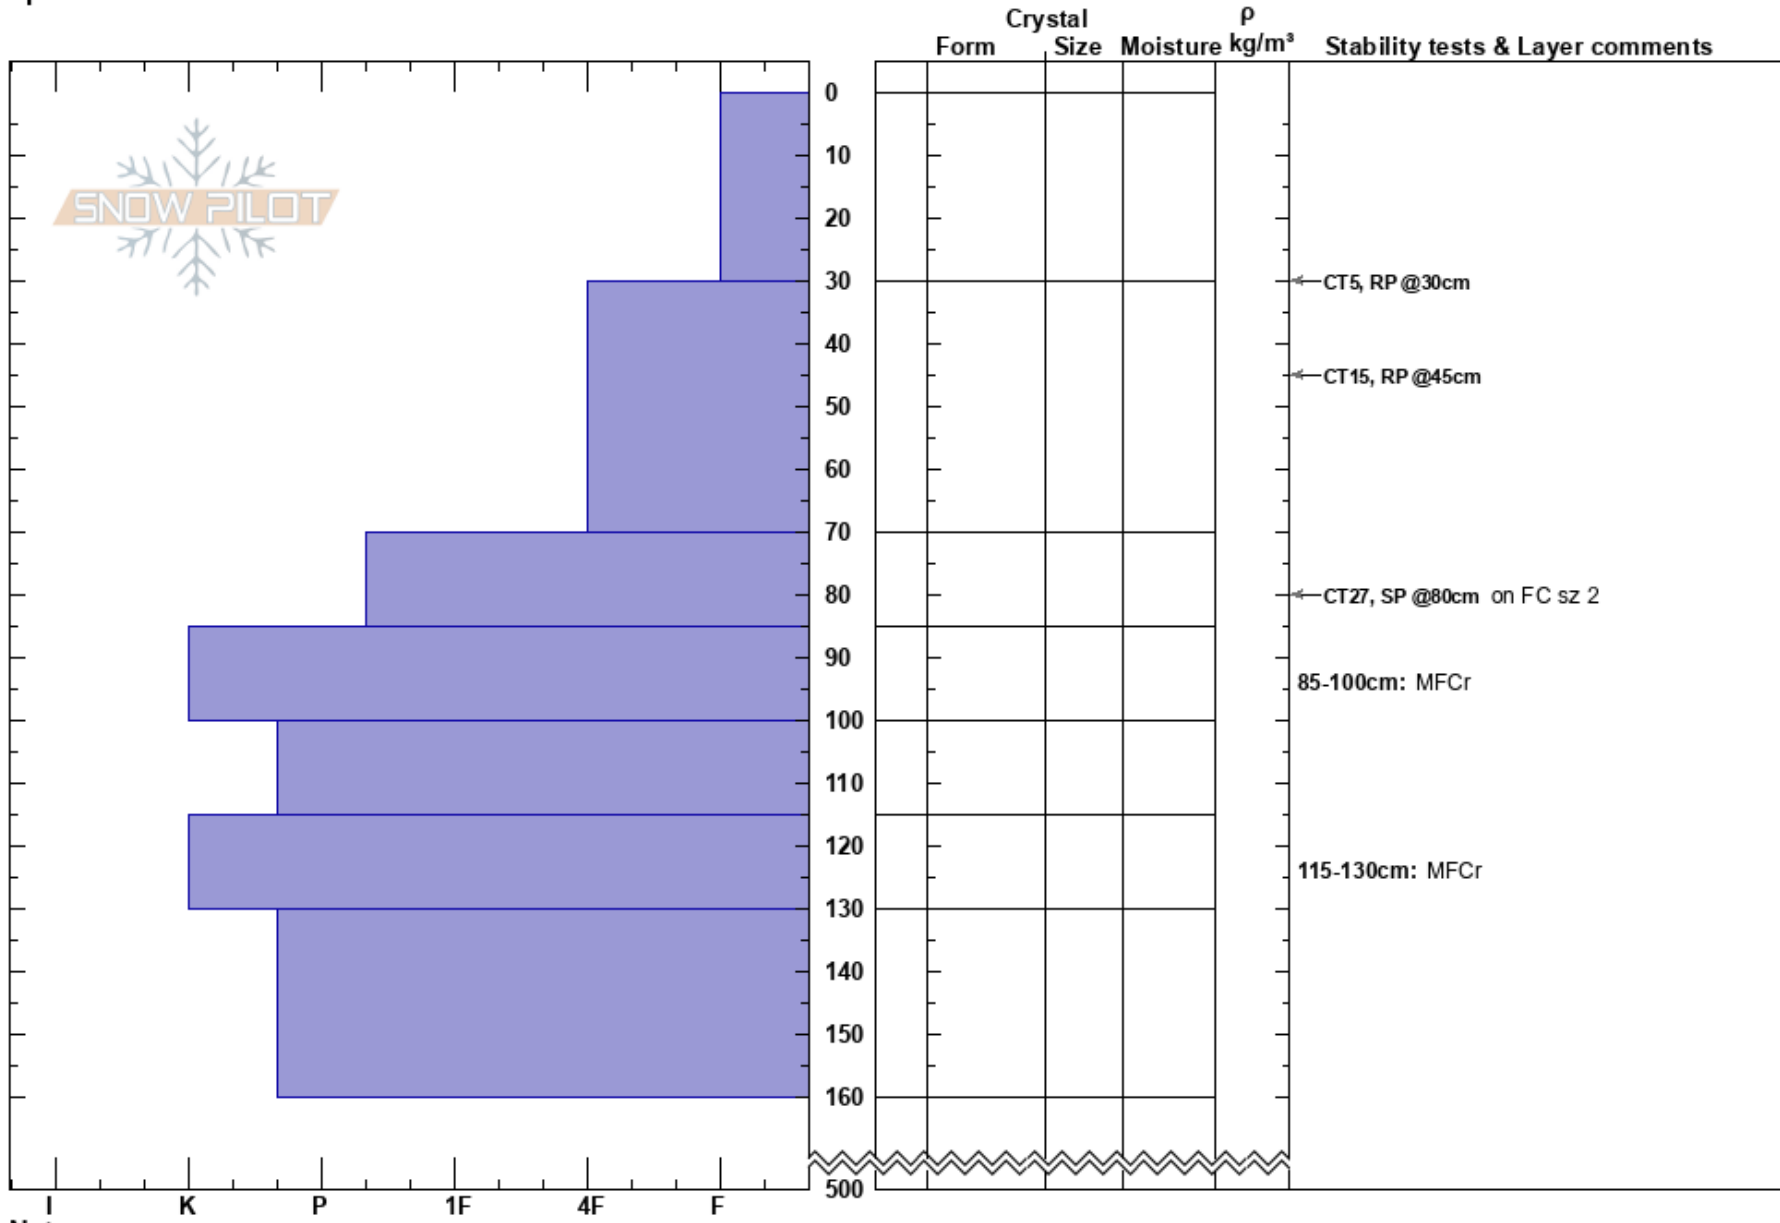

Brithday Trees
 Monashee
 BC
 Elevation: 1740 m
 Aspect: N
 Specifics:

Barb Sharp
 28/03/2017 - 21:50
 Co-ord: 11U 397048W 5676691N
 Slope Angle: 30°
 Wind Loading:

Stability: **HS:500**
 Air Temperature: -1.7°C
 Sky Cover: OVC
 Precipitation: S1
 Wind: Calm

85-100cm: MFCr
 115-130cm: MFCr

Notes: