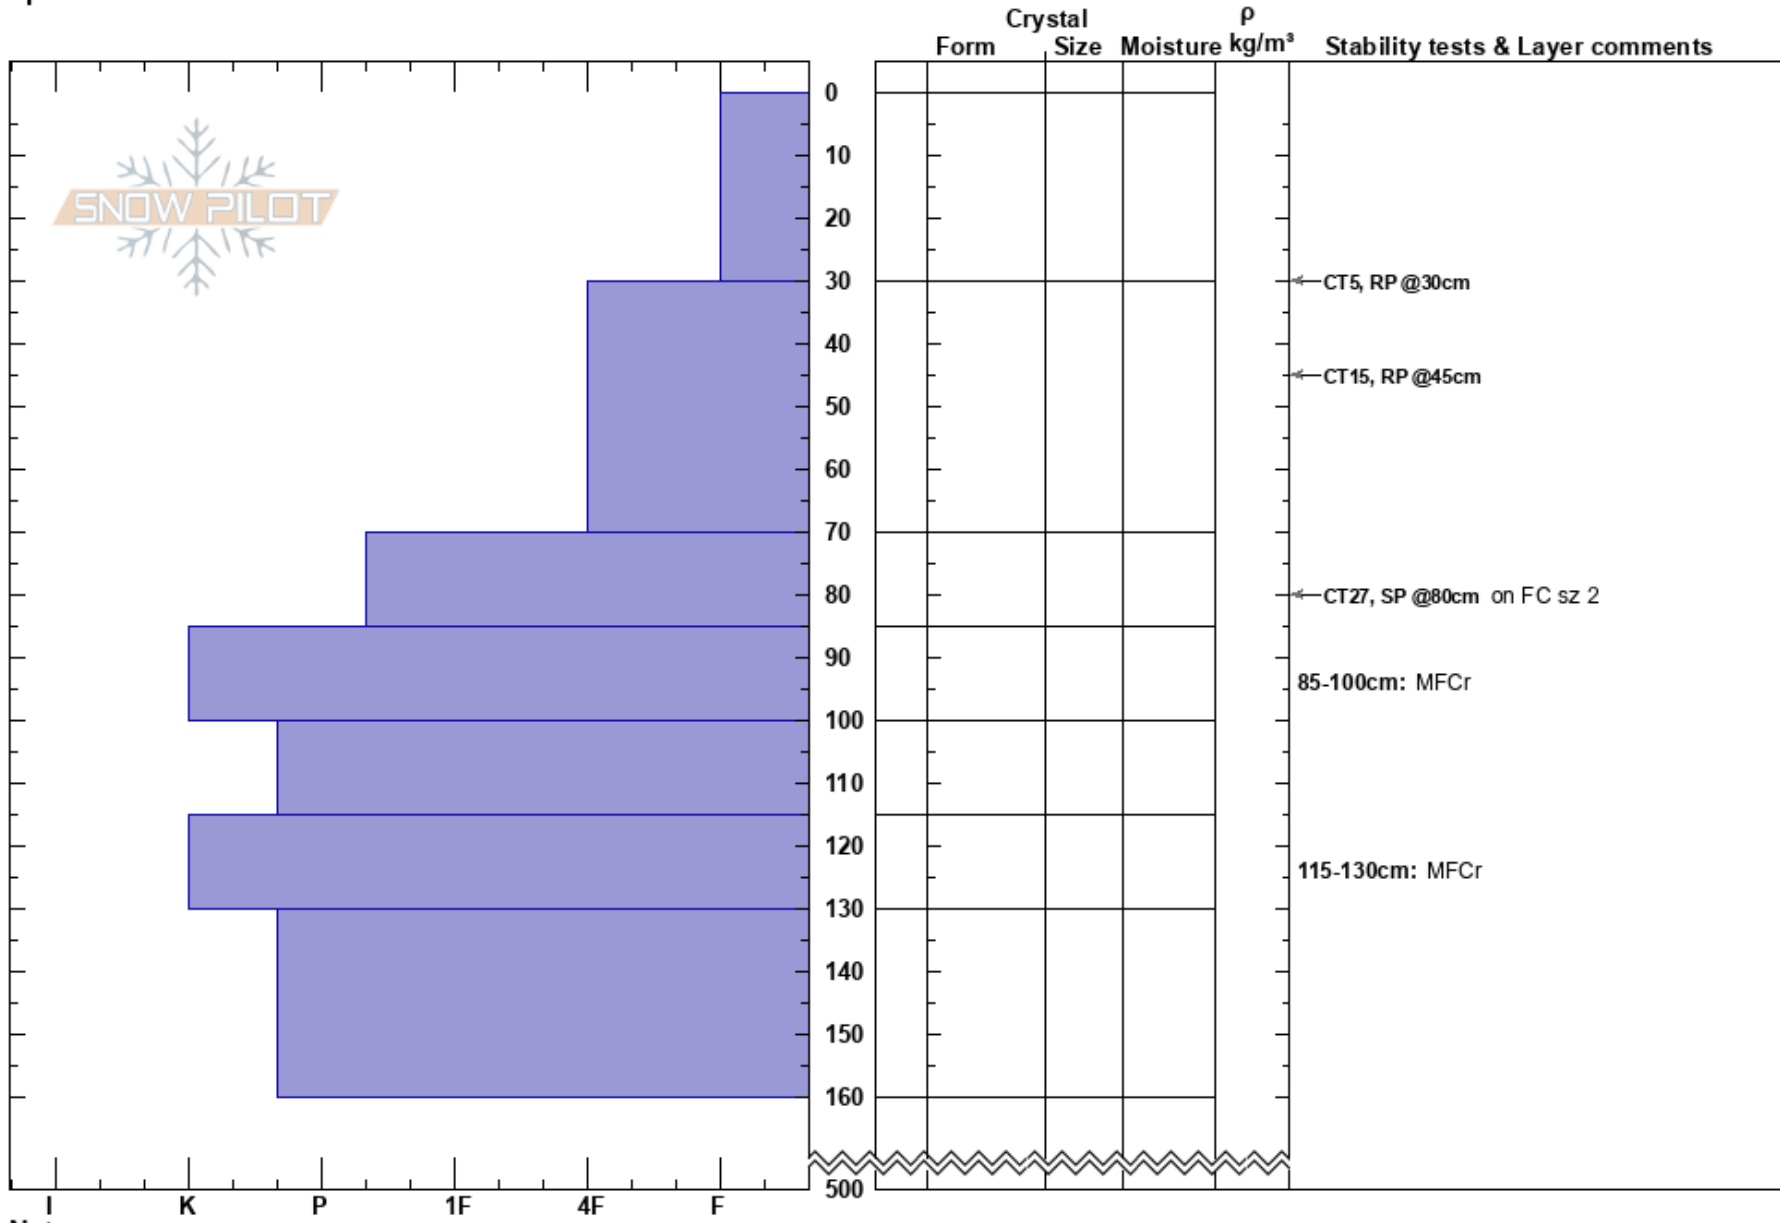

Brithday Trees  
 Monashee  
 BC  
 Elevation: 1740 m  
 Aspect: N  
 Specifics:

Barb Sharp  
 28/03/2017 - 21:50  
 Co-ord: 11U 397048W 5676691N  
 Slope Angle: 30°  
 Wind Loading:

Stability: HS:500  
 Air Temperature: -1.7°C  
 Sky Cover: OVC  
 Precipitation: S1  
 Wind: Calm

Layer Notes:  
 85-100cm: MFCr  
 115-130cm: MFCr

Notes: