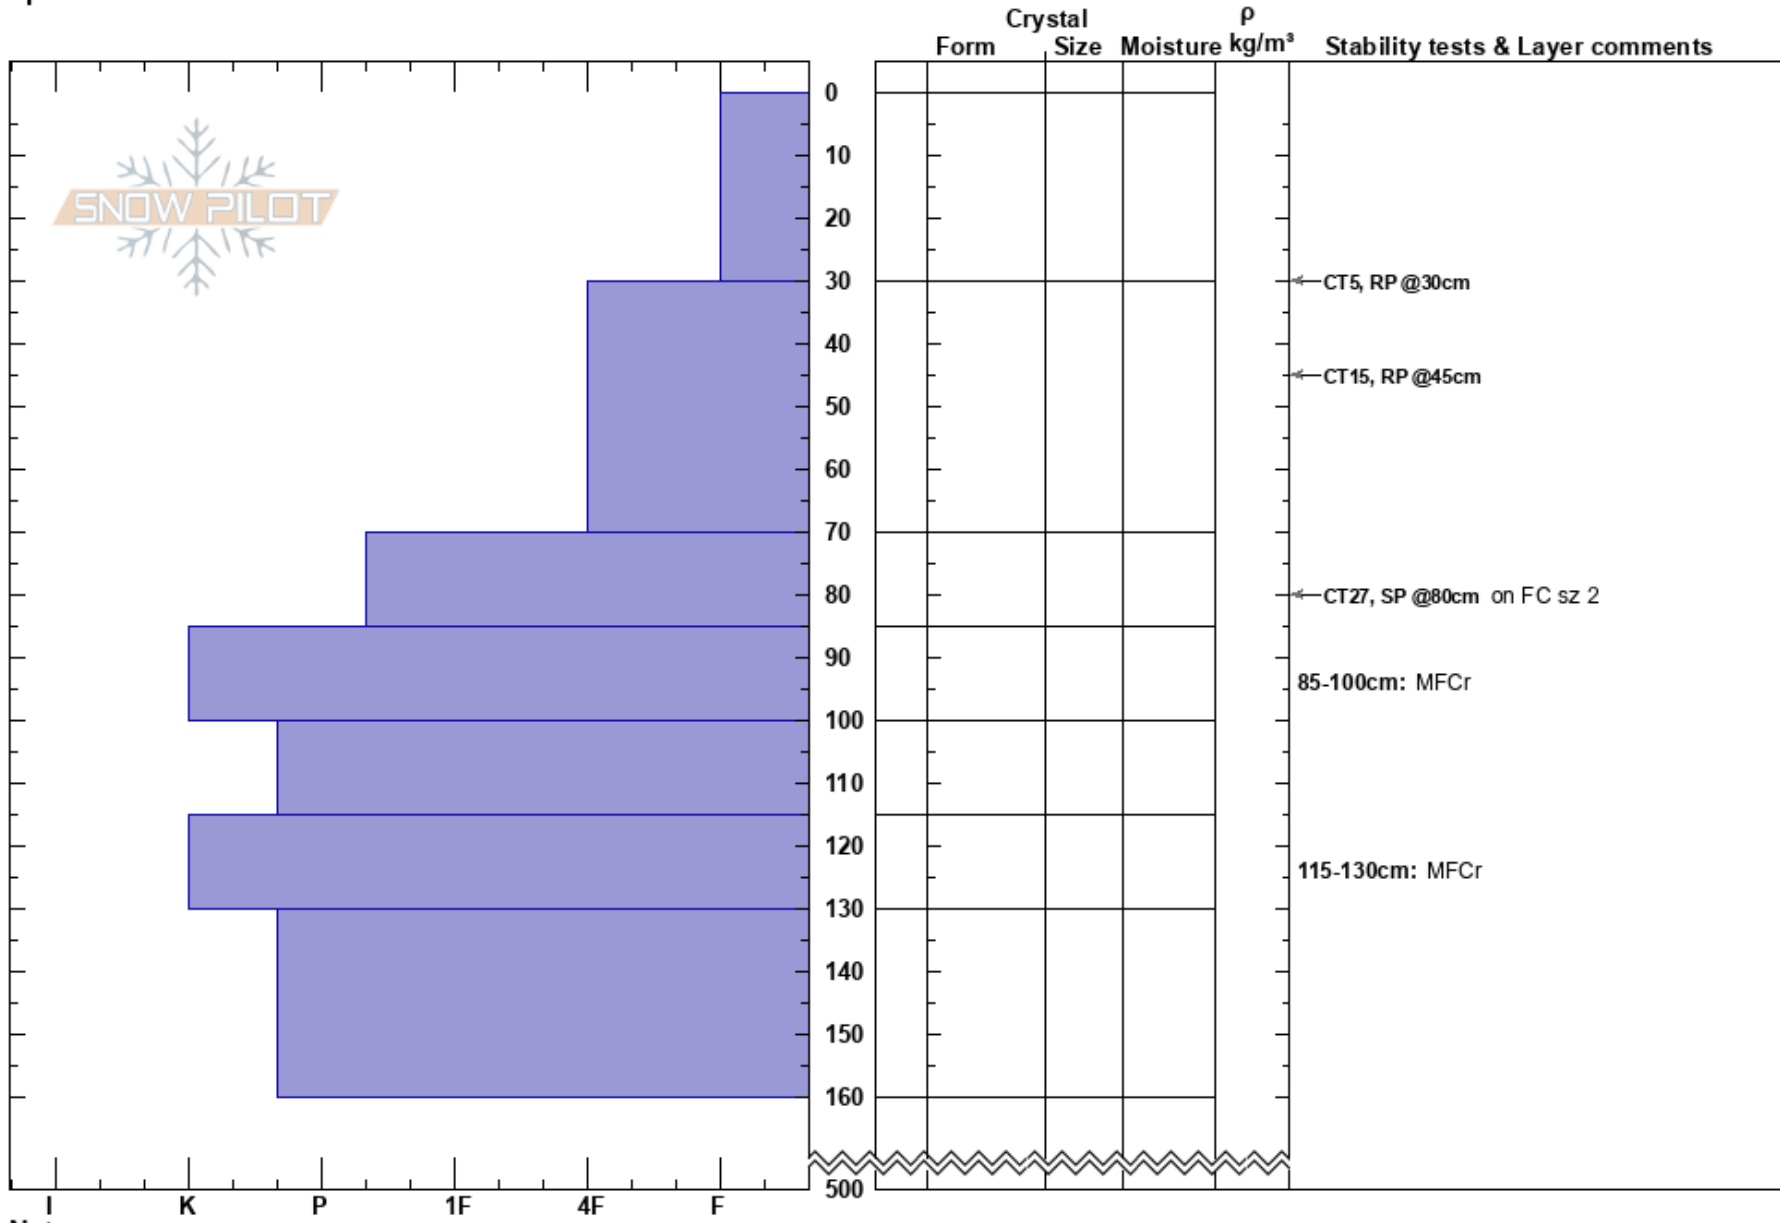

Brithday Trees
 Monashee
 BC
 Elevation: 1740 m
 Aspect: N
 Specifics:

Barb Sharp
 28/03/2017 - 21:50
 Co-ord: 11U 397048W 5676691N
 Slope Angle: 30°
 Wind Loading:

Stability:
 Air Temperature: -1.7°C
 Sky Cover: OVC
 Precipitation: S1
 Wind: Calm

HS:500
 85-100cm: MFCr
 115-130cm: MFCr

Notes: