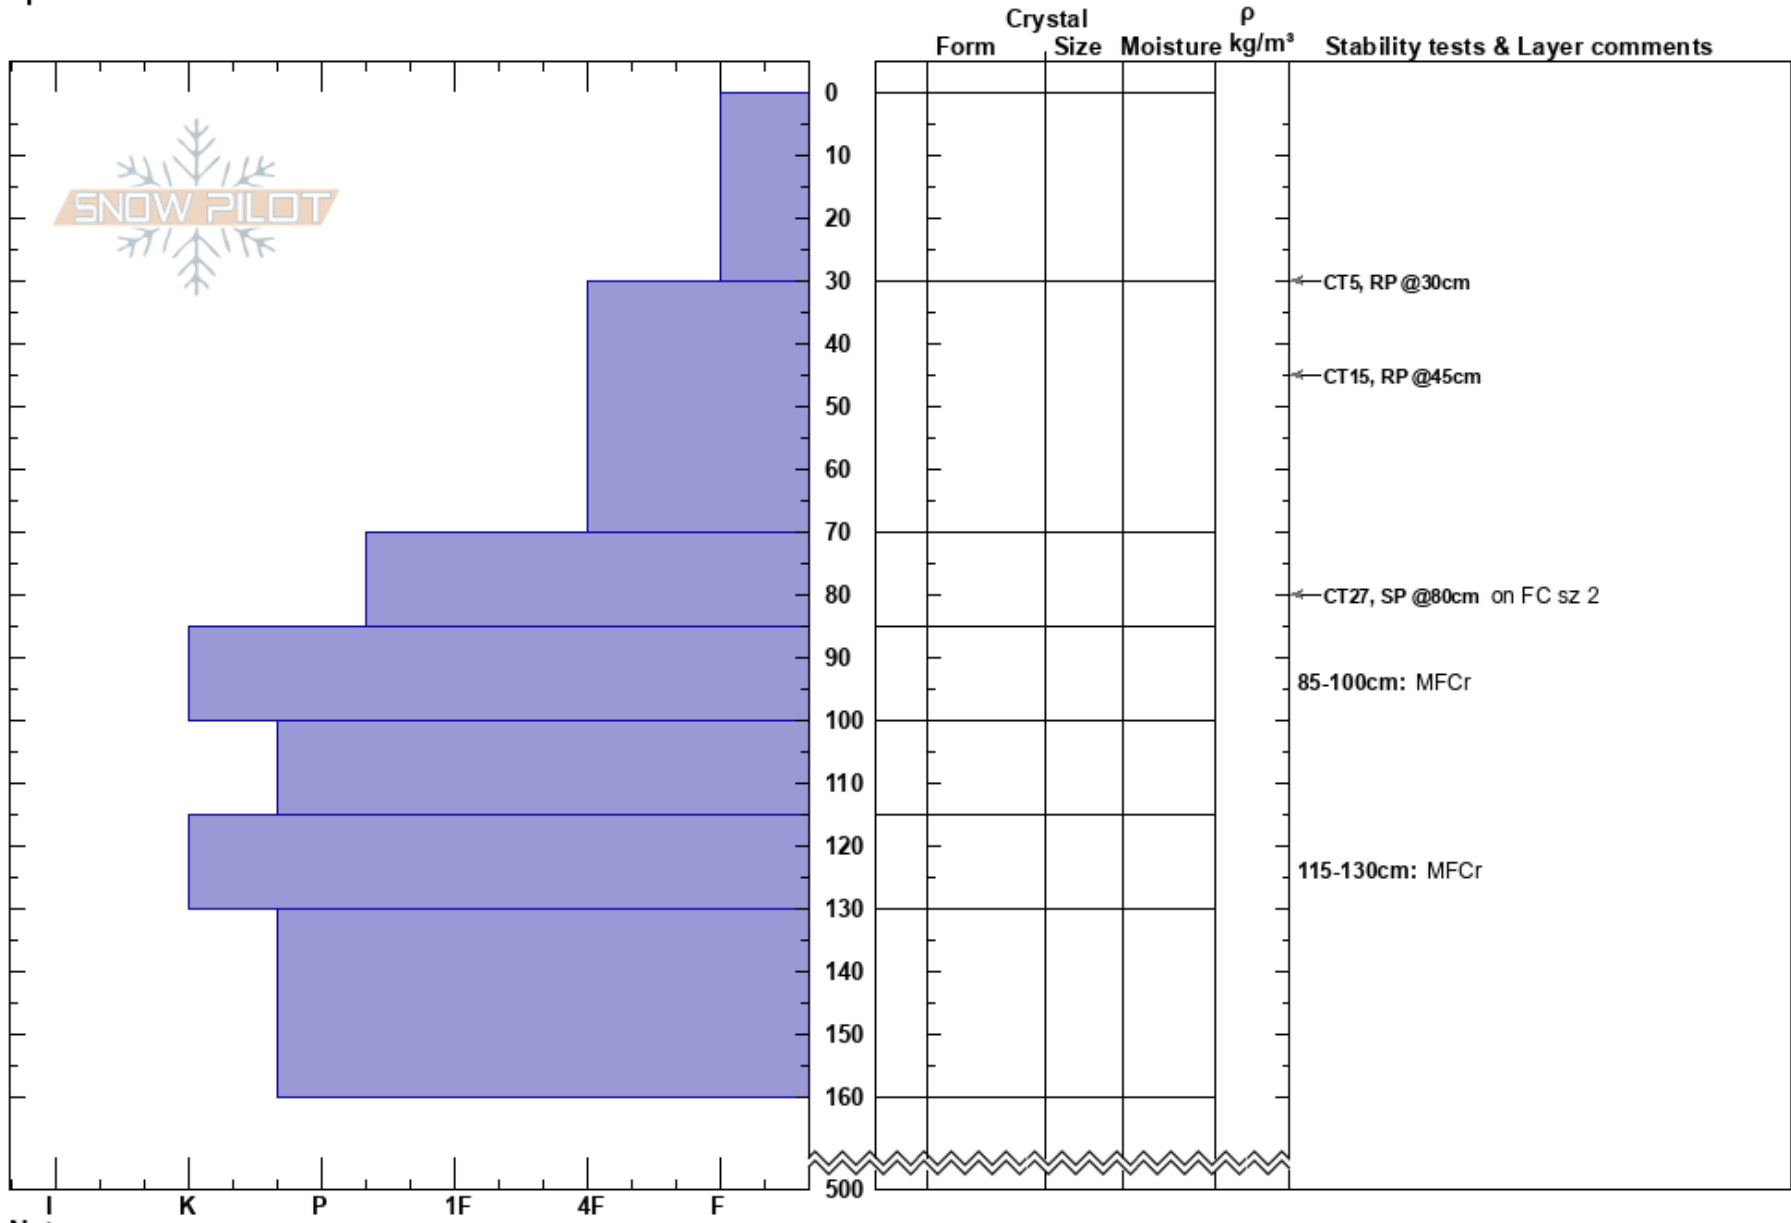

Brithday Trees
 Monashee
 BC
 Elevation: 1740 m
 Aspect: N
 Specifics:

Barb Sharp
 28/03/2017 - 21:50
 Co-ord: 11U 397048W 5676691N
 Slope Angle: 30°
 Wind Loading:

Stability:
 Air Temperature: -1.7°C
 Sky Cover: OVC
 Precipitation: S1
 Wind: Calm

HS:500
 85-100cm: MFCr
 115-130cm: MFCr

Notes: