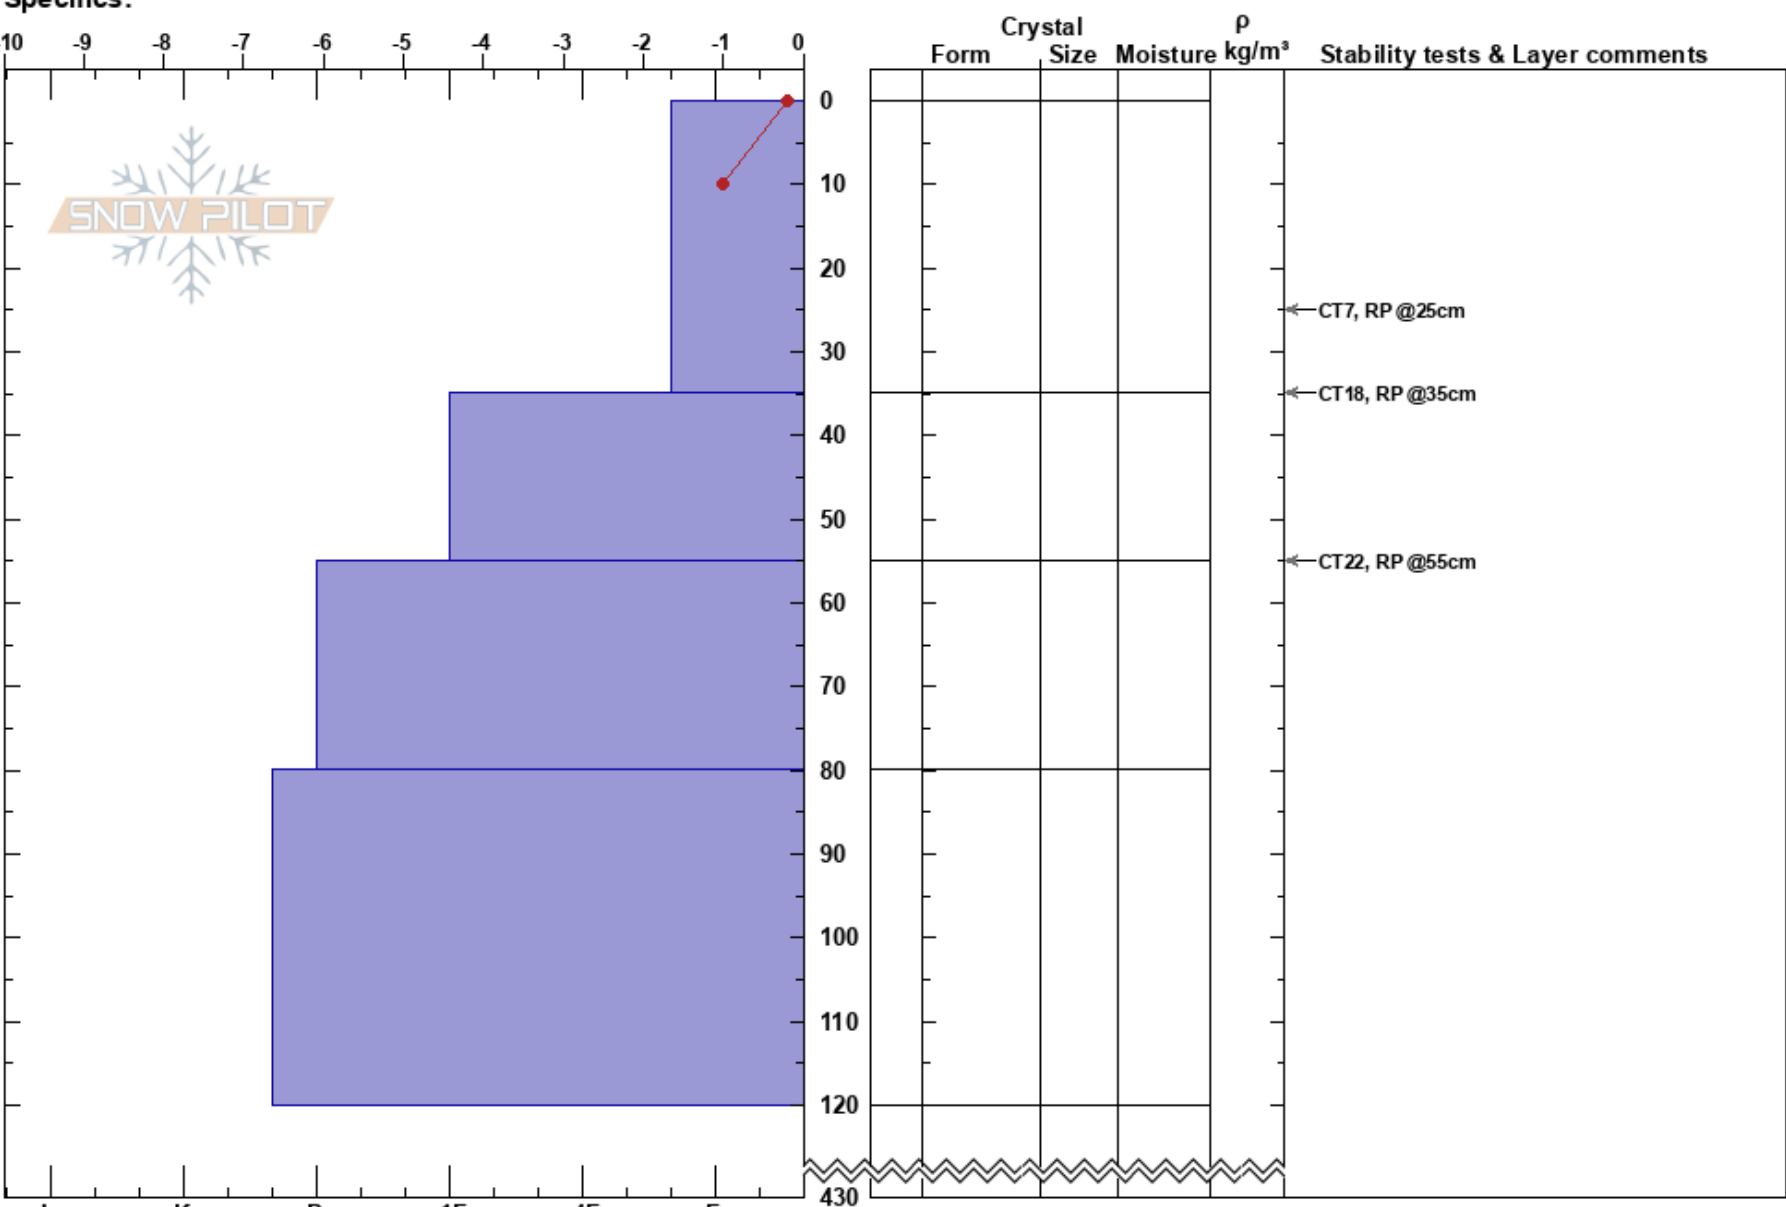

Wet Dream  
 Monashee  
 BC  
 Elevation: 2350 m  
 Aspect: S  
 Specifics:

Barb Sharp  
 27/03/2017 - 14:20  
 Co-ord: 11U 393620W 5679003N  
 Slope Angle: 12°  
 Wind Loading:

Stability:  
 Air Temperature: -2°C  
 Sky Cover: BKN  
 Precipitation: NO  
 Wind: SW Moderate

HS:430

Layer Notes:

Notes: