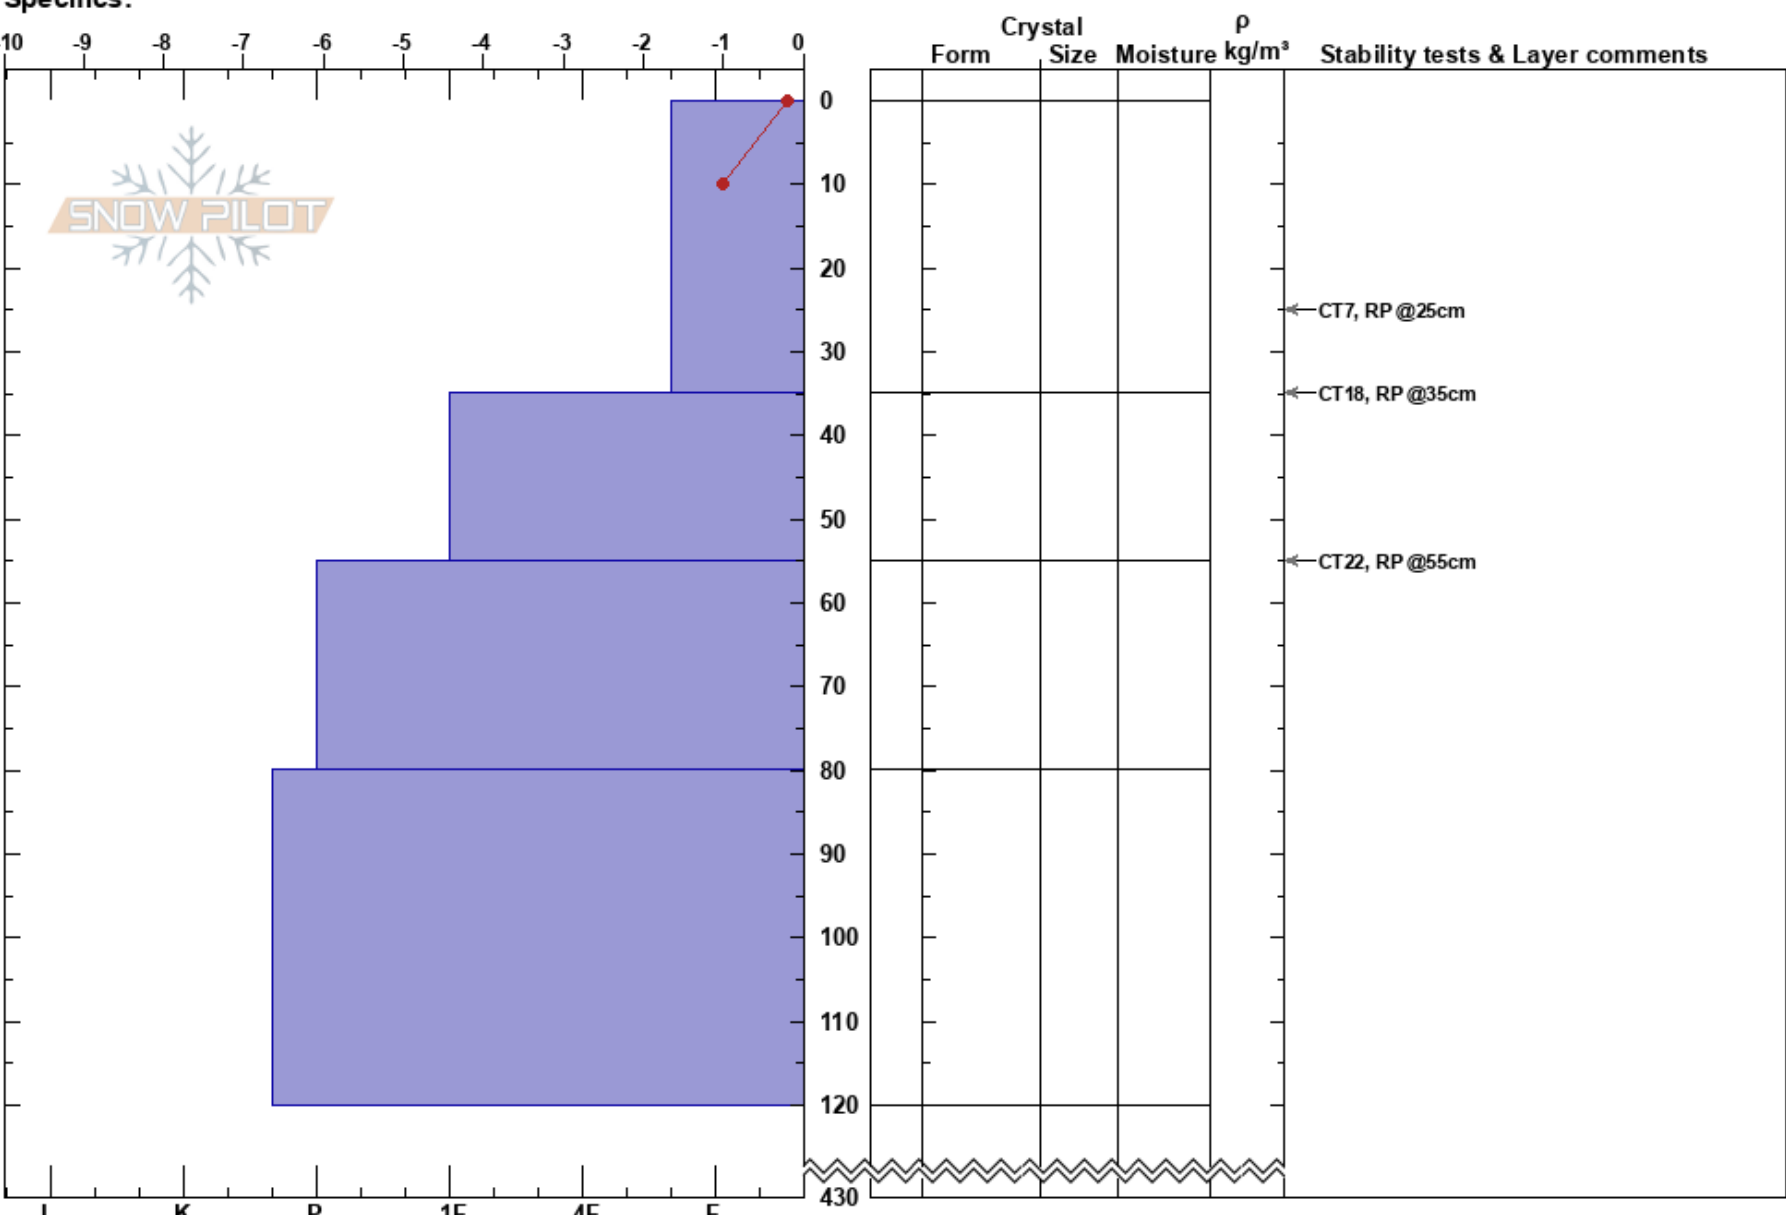

Wet Dream
 Monashee
 BC
 Elevation: 2350 m
 Aspect: S
 Specifics:

Barb Sharp
 27/03/2017 - 14:20
 Co-ord: 11U 393620W 5679003N
 Slope Angle: 12°
 Wind Loading:

Stability:
 Air Temperature: -2°C
 Sky Cover: BKN
 Precipitation: NO
 Wind: SW Moderate
 HS:430
 Layer Notes: