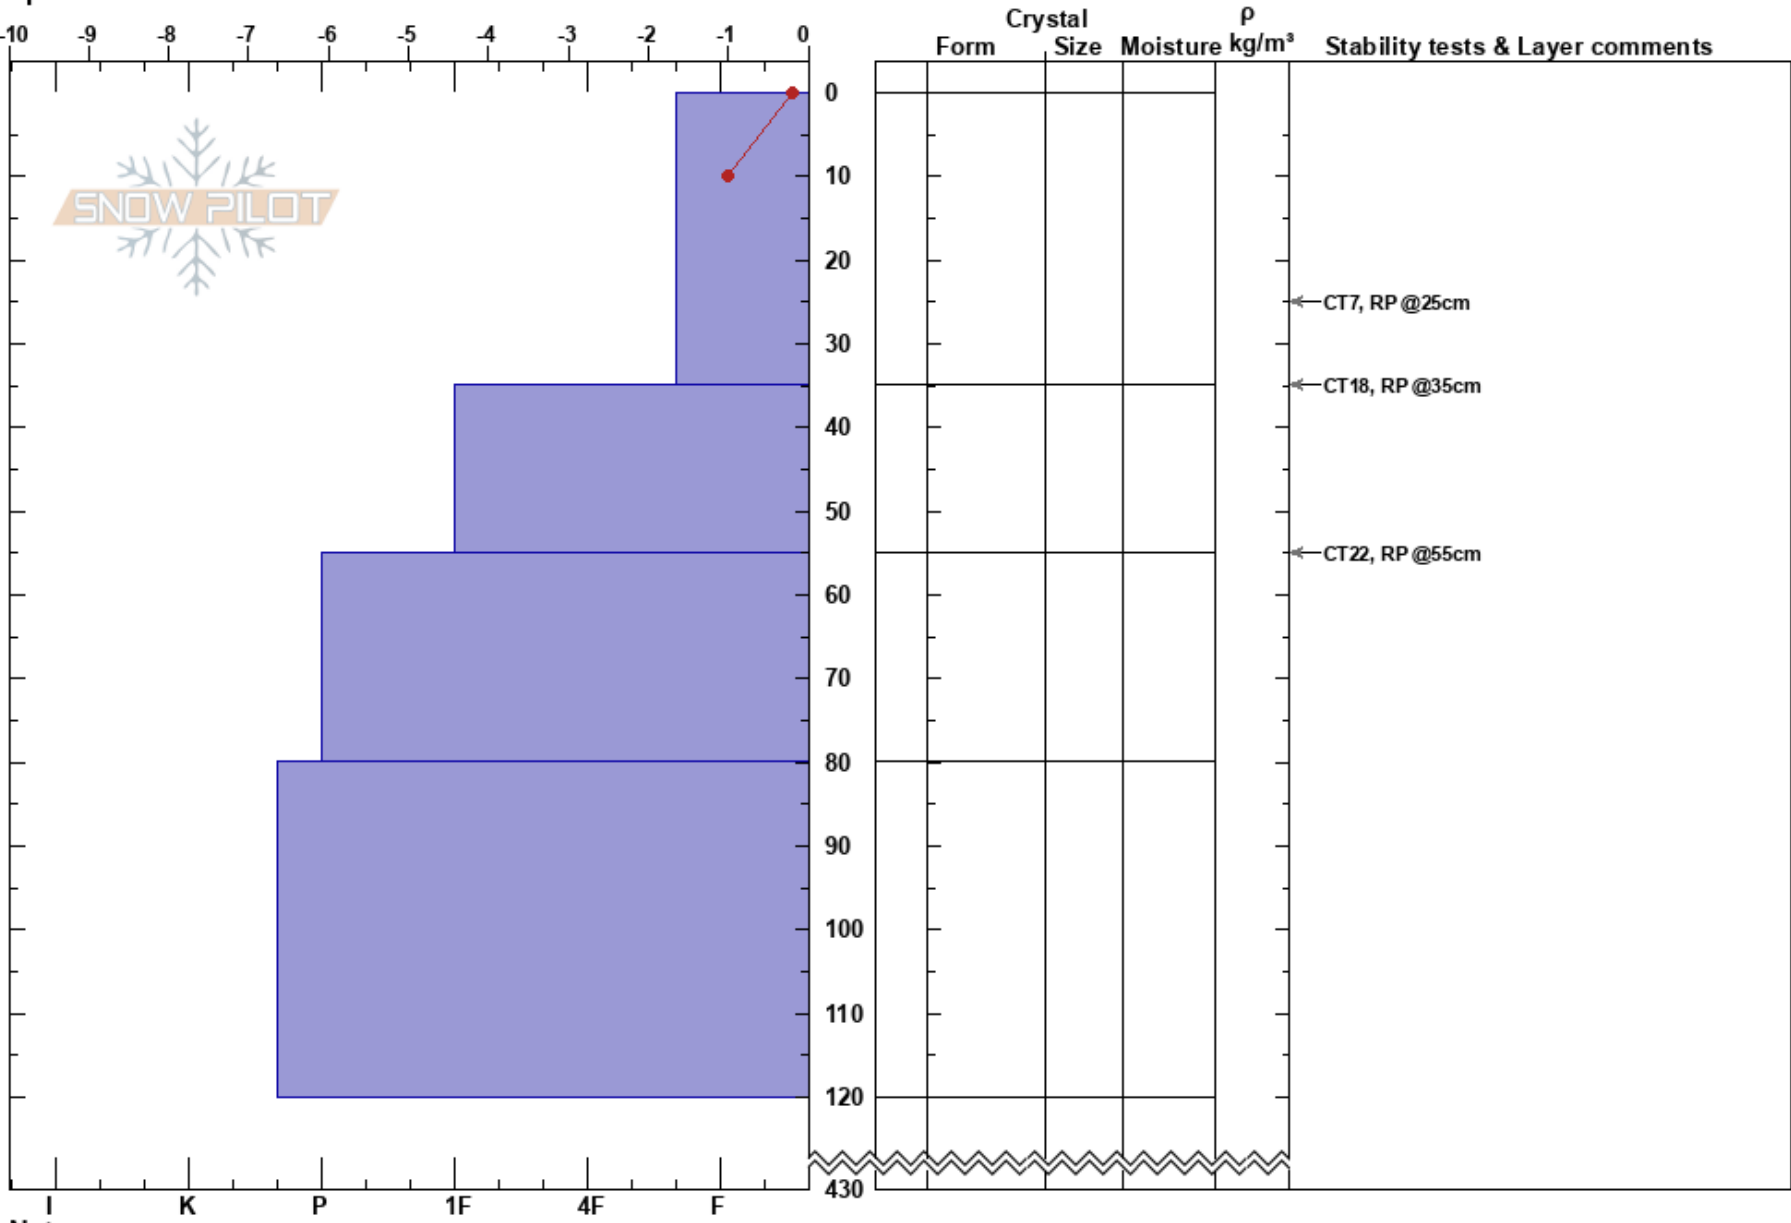

Wet Dream
 Monashee
 BC
 Elevation: 2350 m
 Aspect: S
 Specifics:

Barb Sharp
 27/03/2017 - 14:20
 Co-ord: 11U 393620W 5679003N
 Slope Angle: 12°
 Wind Loading:

Stability:
 Air Temperature: -2°C
 Sky Cover: BKN
 Precipitation: NO
 Wind: SW Moderate
 HS:430
 Layer Notes: