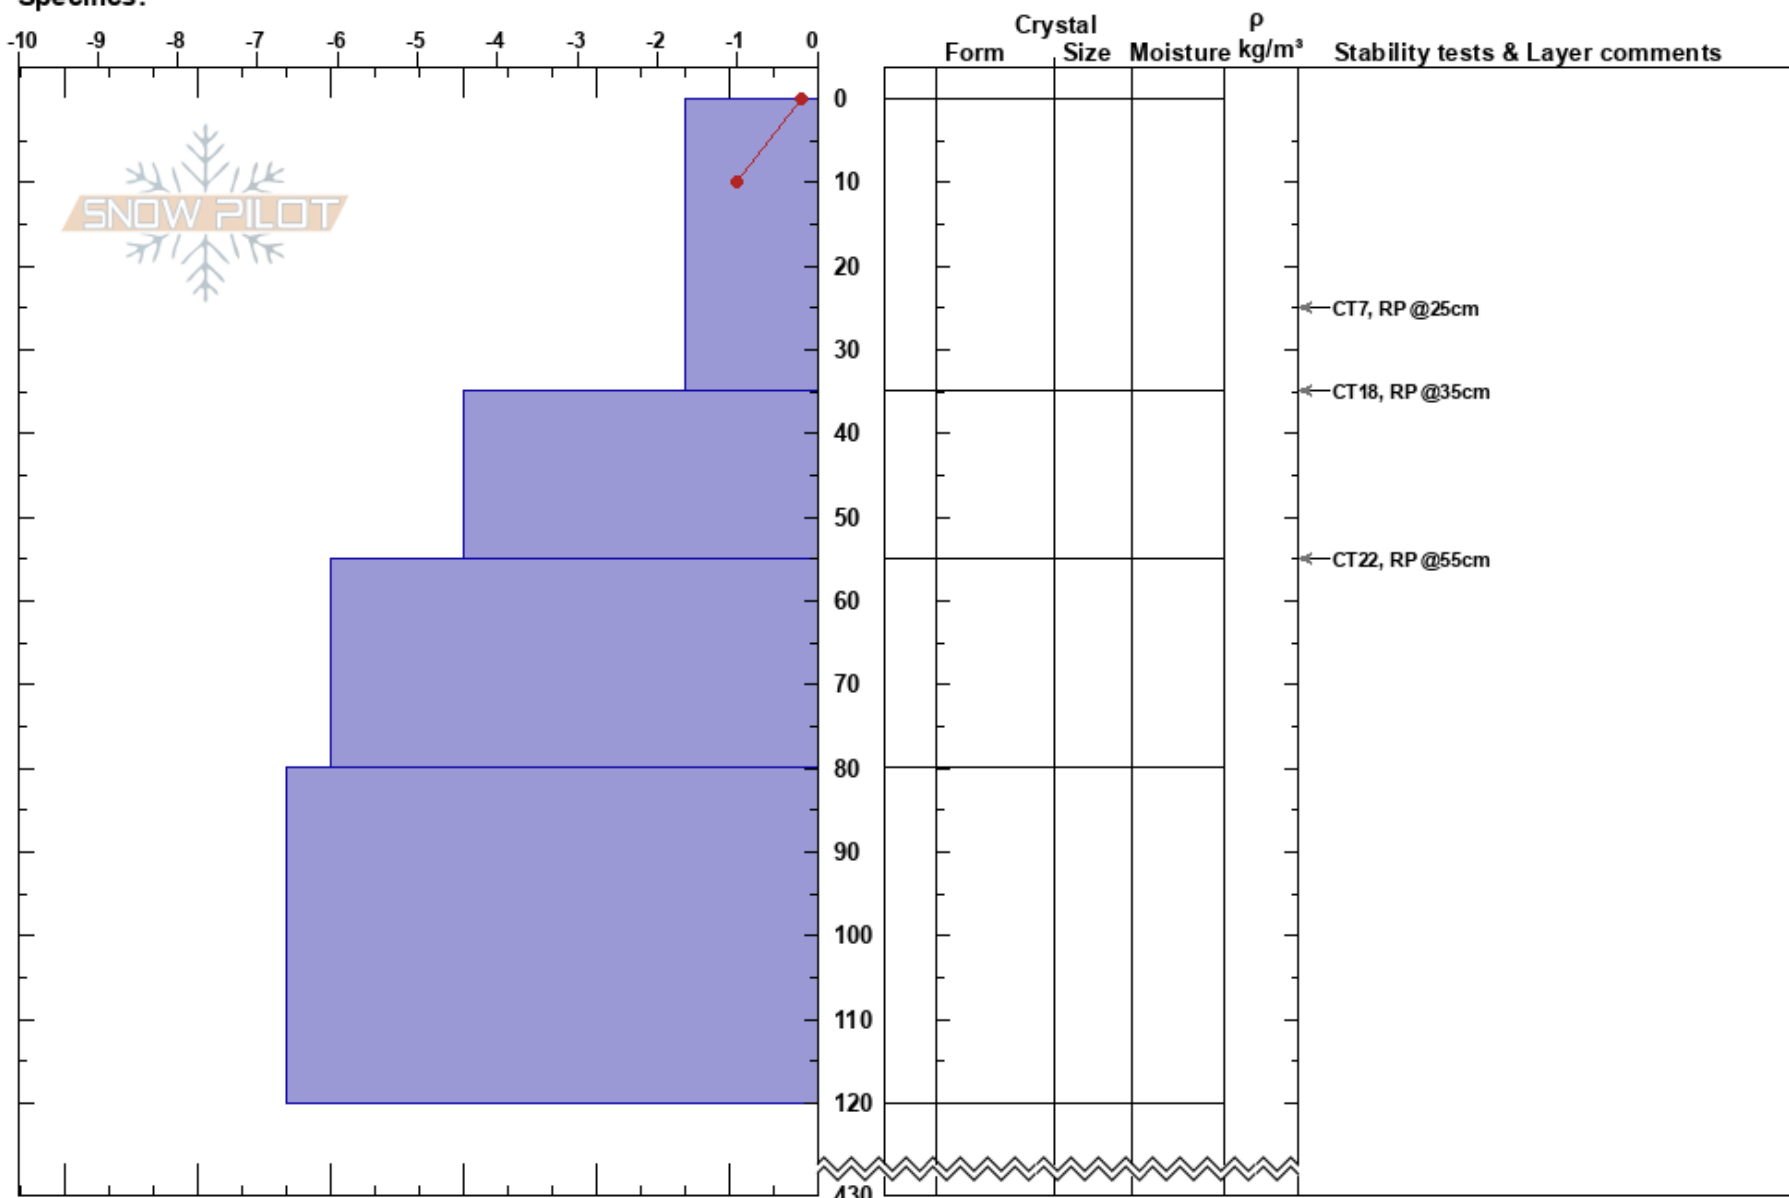

Wet Dream
 Monashee
 BC
 Elevation: 2350 m
 Aspect: S
 Specifics:

Barb Sharp
 27/03/2017 - 14:20
 Co-ord: 11U 393620W 5679003N
 Slope Angle: 12°
 Wind Loading:

Stability:
 Air Temperature: -2°C
 Sky Cover: BKN
 Precipitation: NO
 Wind: SW Moderate

I K P 1F 4F F

Notes: