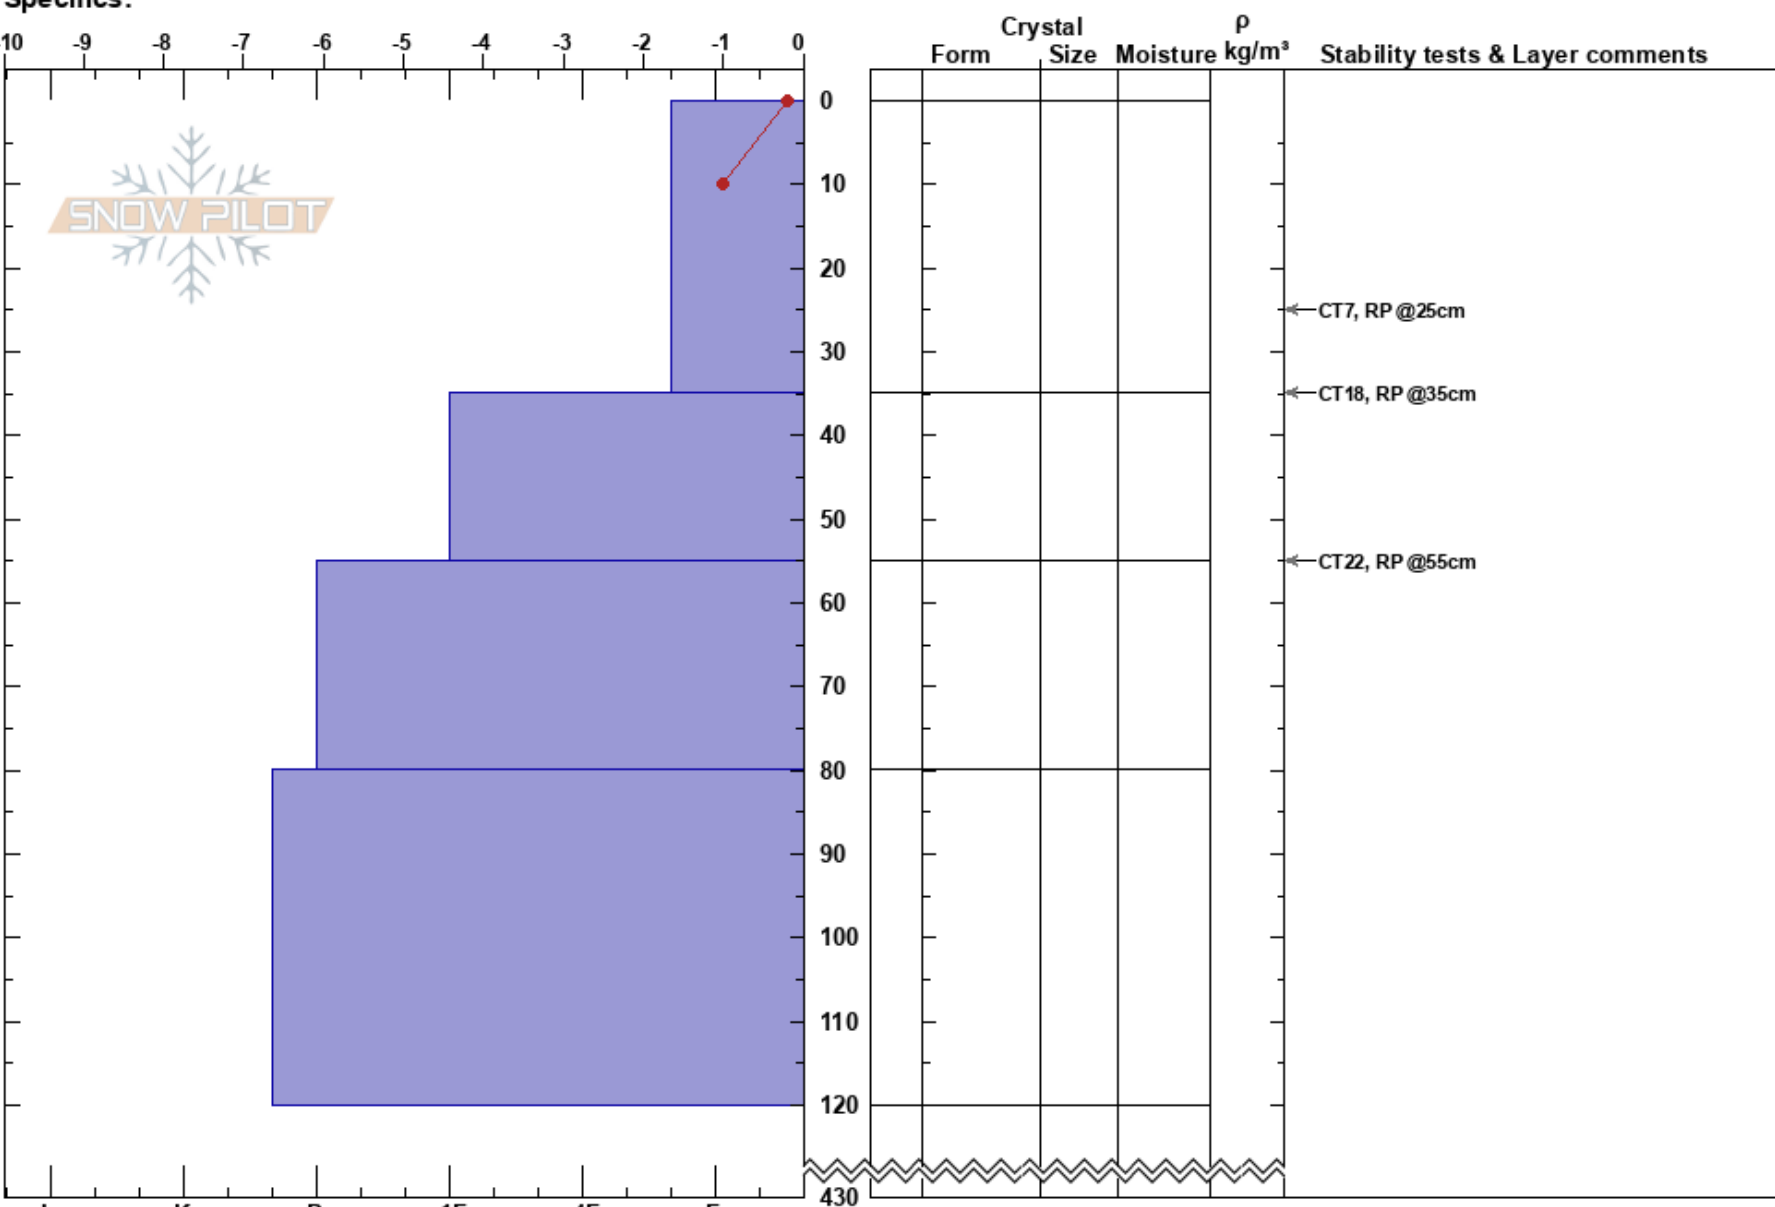

Wet Dream
 Monashee
 BC
 Elevation: 2350 m
 Aspect: S
 Specifics:

Barb Sharp
 27/03/2017 - 14:20
 Co-ord: 11U 393620W 5679003N
 Slope Angle: 12°
 Wind Loading:

Stability:
 Air Temperature: -2°C
 Sky Cover: BKN
 Precipitation: NO
 Wind: SW Moderate
 HS:430 Layer Notes: