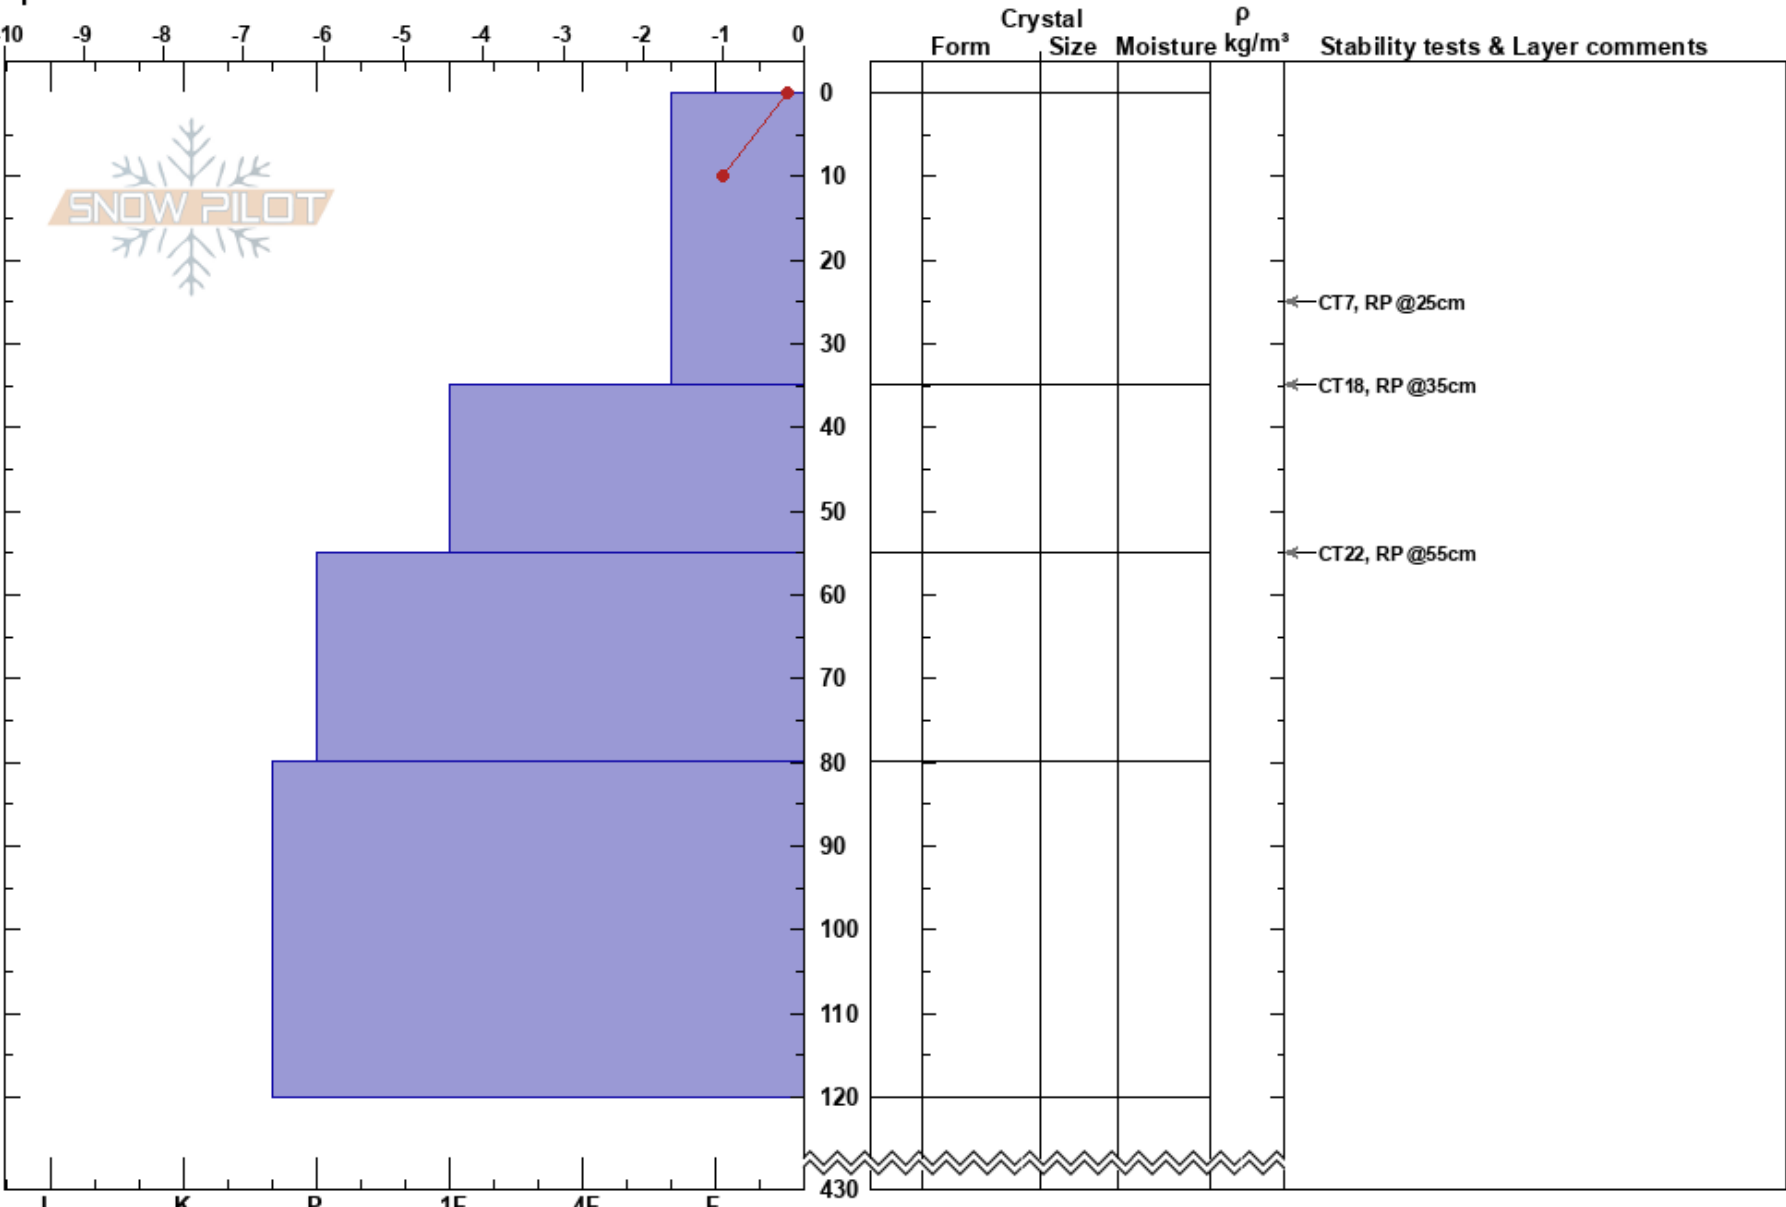

Wet Dream  
 Monashee  
 BC  
 Elevation: 2350 m  
 Aspect: S  
 Specifics:

Barb Sharp  
 27/03/2017 - 14:20  
 Co-ord: 11U 393620W 5679003N  
 Slope Angle: 12°  
 Wind Loading:

Stability:  
 Air Temperature: -2°C  
 Sky Cover: BKN  
 Precipitation: NO  
 Wind: SW Moderate  
 HS:430  
 Layer Notes: