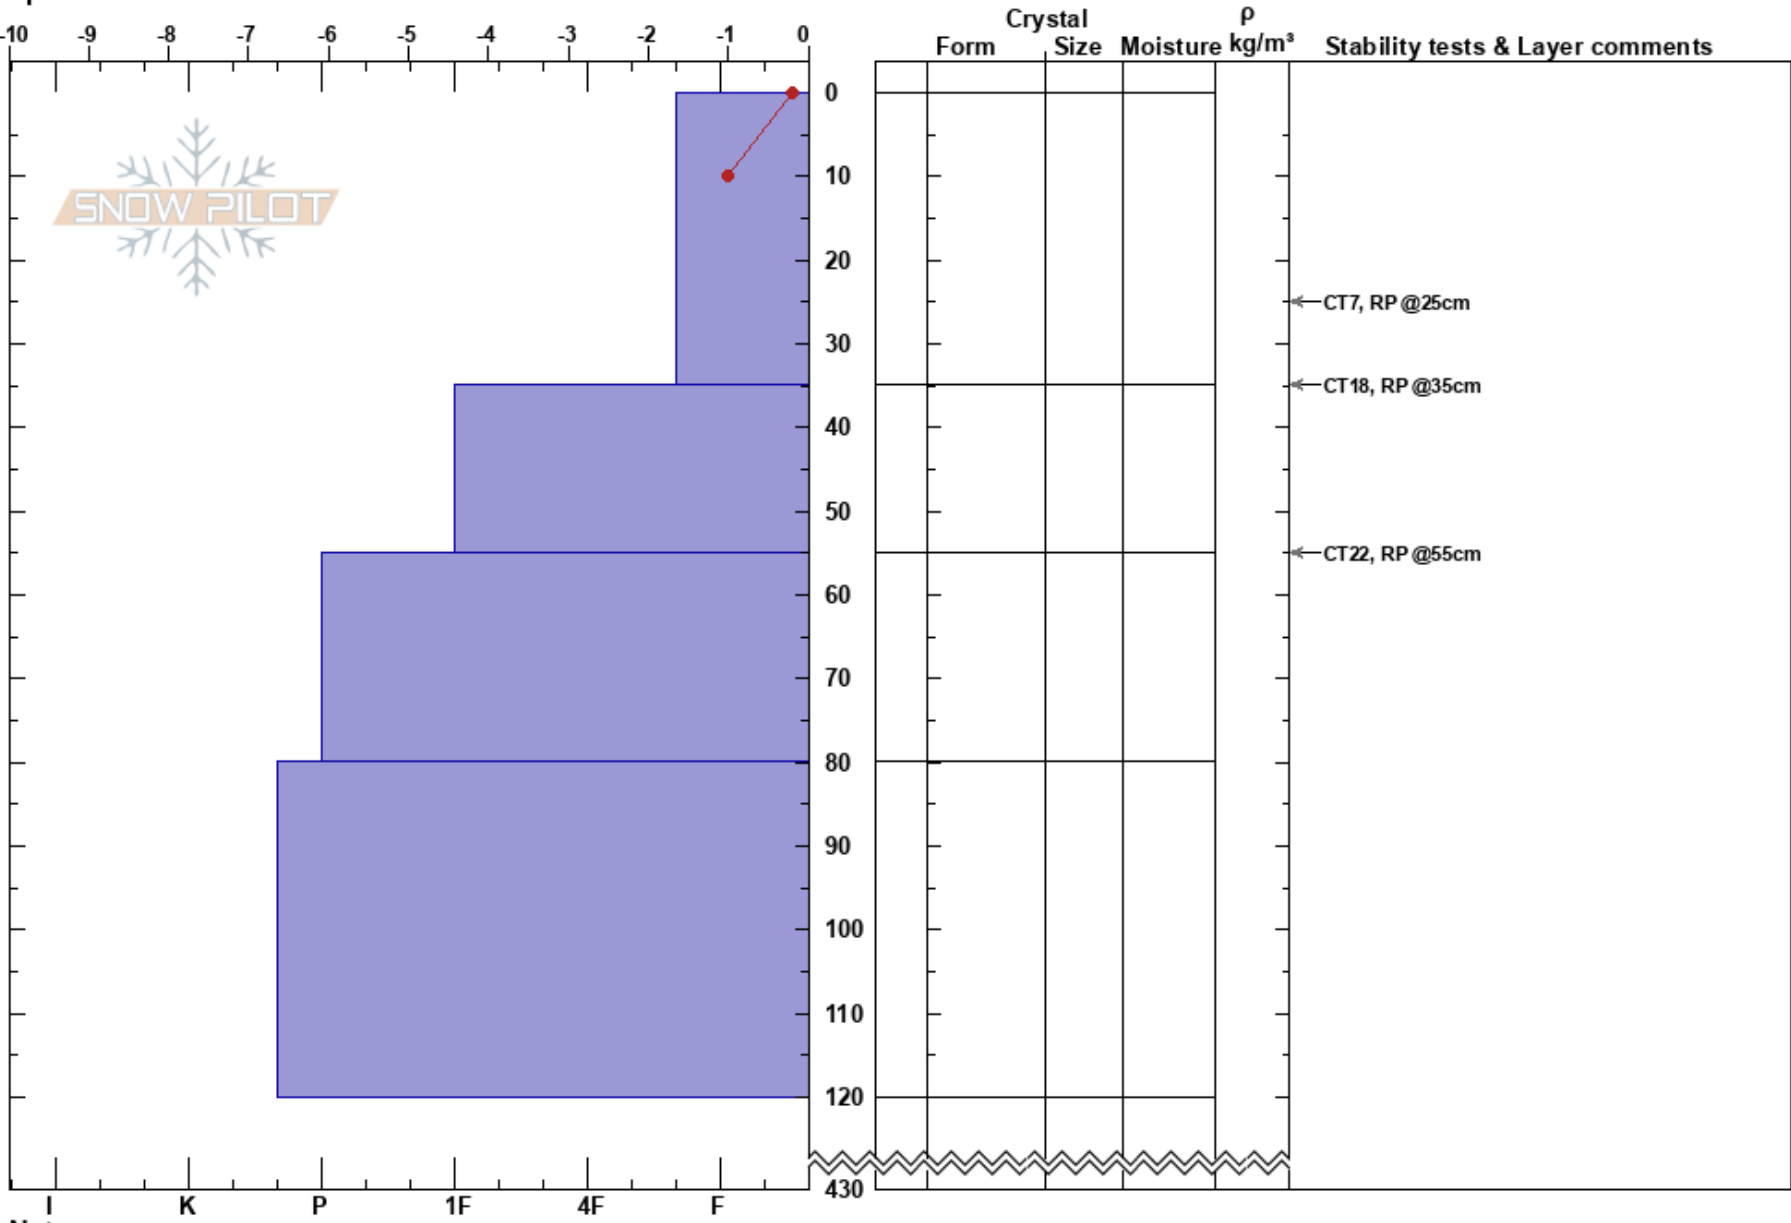

Wet Dream  
Monashee  
BC  
Elevation: 2350 m  
Aspect: S  
Specifics:

Barb Sharp  
27/03/2017 - 14:20  
Co-ord: 11U 393620W 5679003N  
Slope Angle: 12°  
Wind Loading:

Stability:  
Air Temperature: -2°C  
Sky Cover: BKN  
Precipitation: NO  
Wind: SW Moderate  
HS:430  
Layer Notes: