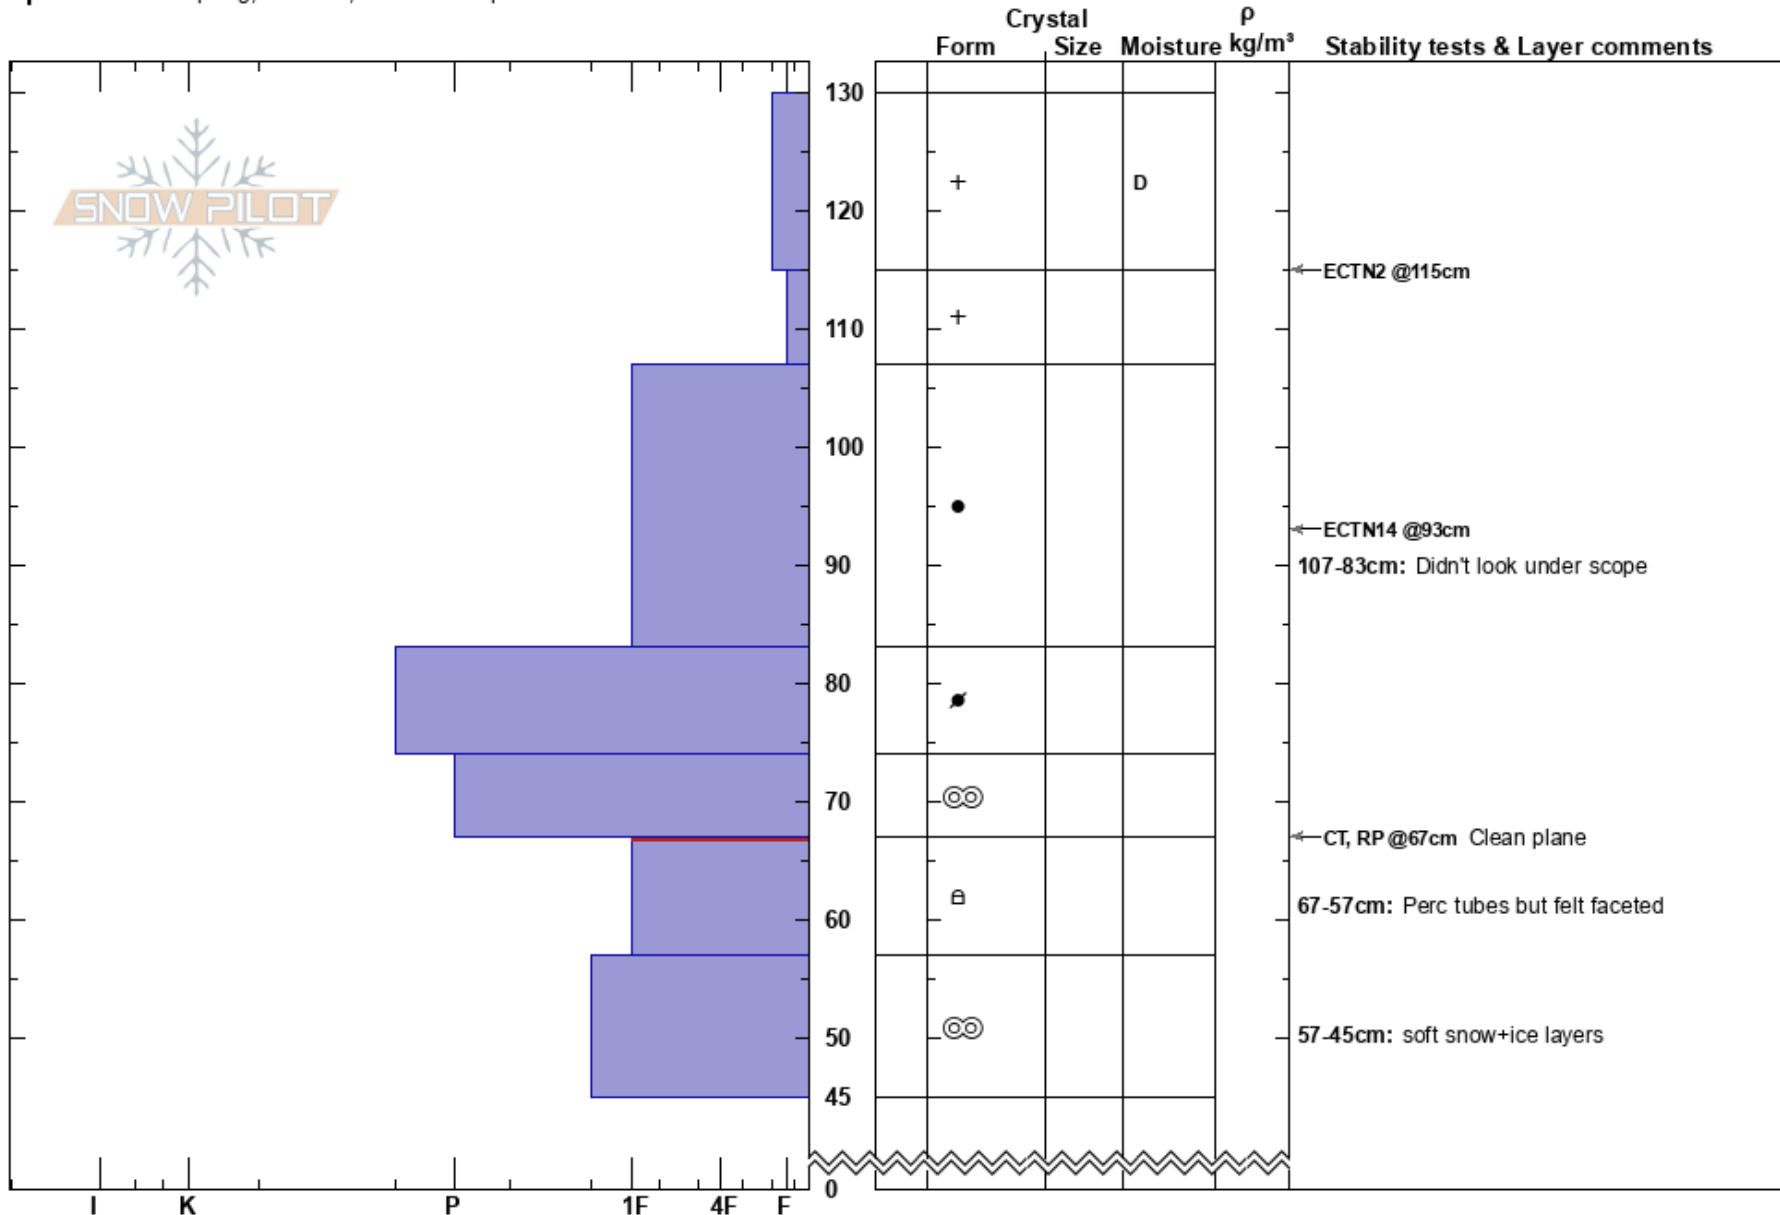

Twinning - upper
 Elk Mountains
 CO
Elevation: 1300 ft
Aspect: 190°
Specifics: Collapsing, localized; We skied slope

blase reardon
 04/04/2017 - 1:00pm
Co-ord: 13S 364360E 4332296N
Slope Angle: 27°
Wind Loading: yes

Stability:
Air Temperature:
Sky Cover: X
Precipitation: S2
Wind: NW Moderate

HS: 130
PS: 15
107-83cm: Didn't look under scope
67-57cm: Perc tubes but felt faceted
67-57cm: Problematic layer
57-45cm: soft snow+ice layers

Notes: Wx a little rough for grain type w scope. Typed by feel & look.