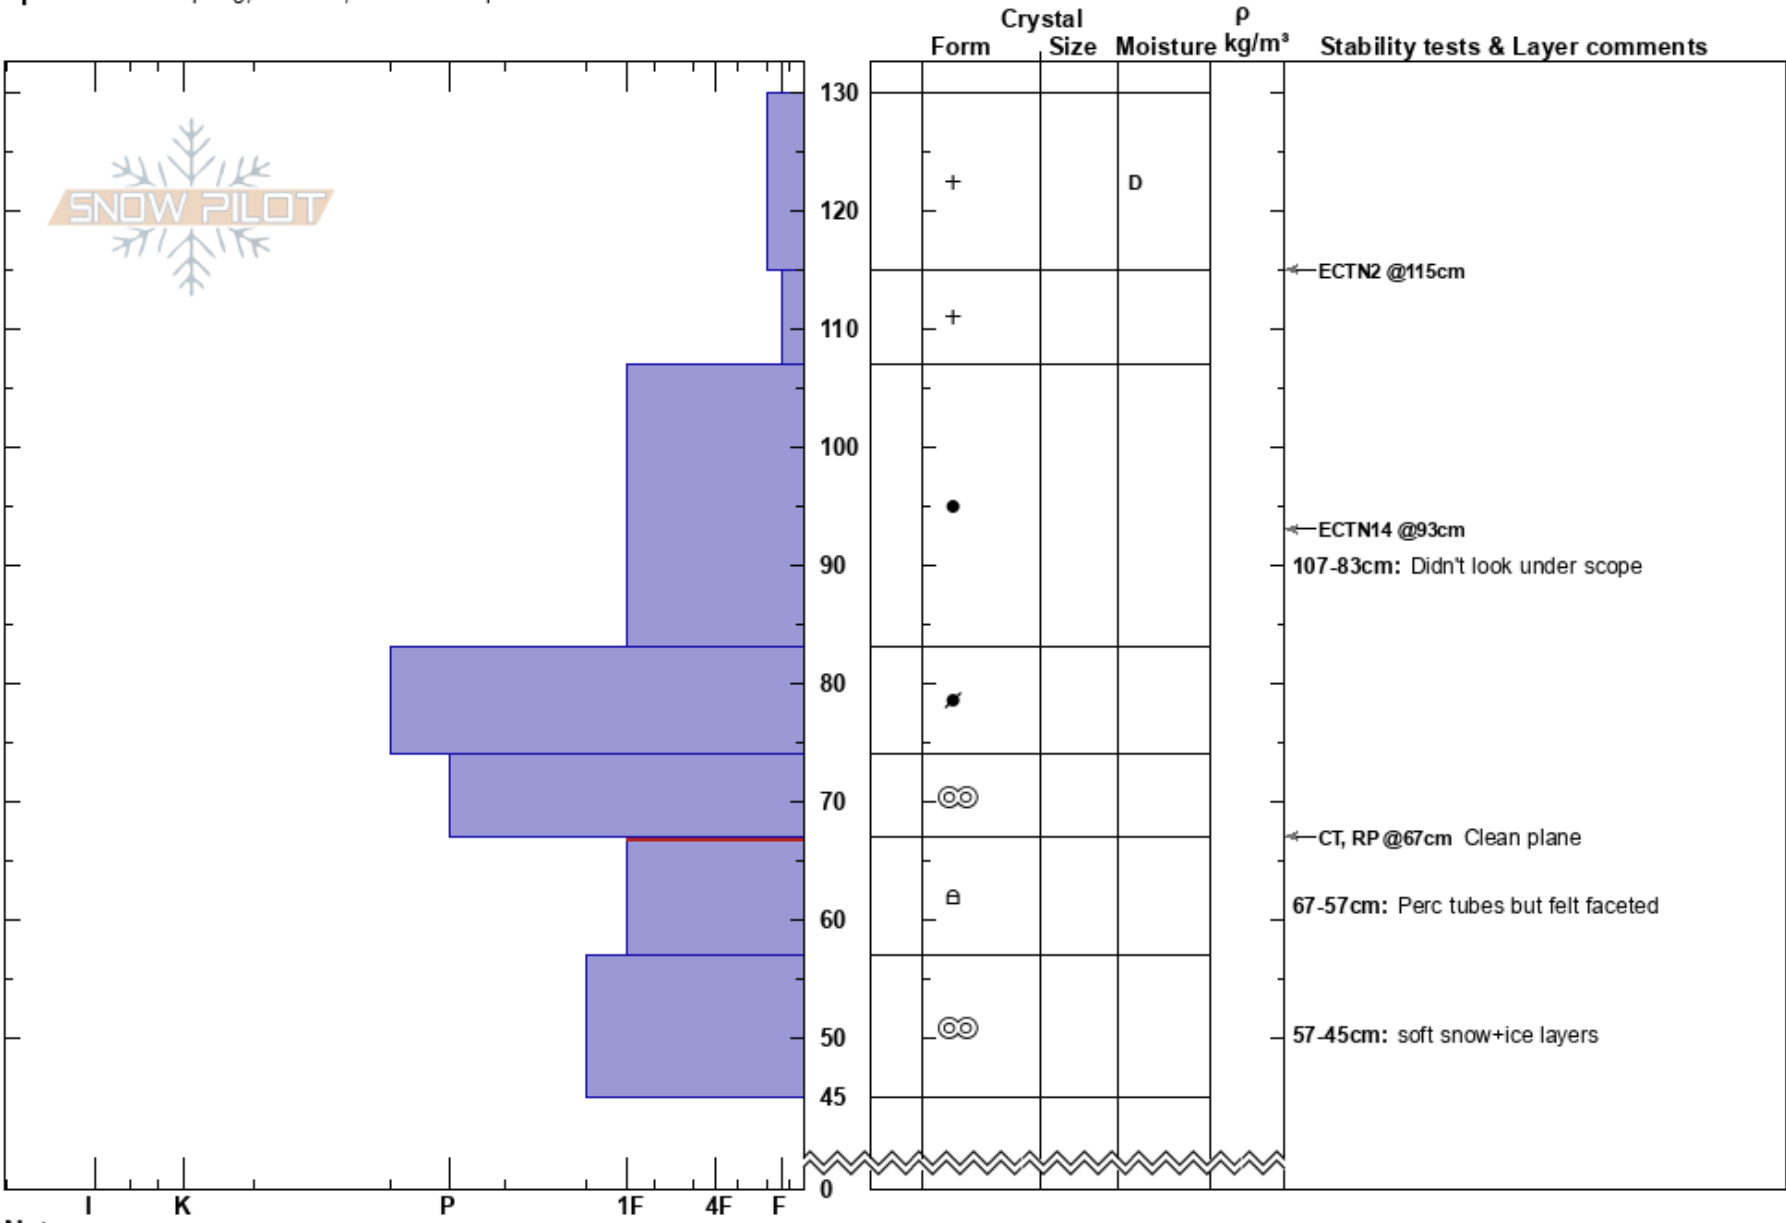

Twining - upper
 Elk Mountains
 CO
Elevation: 1300 ft
Aspect: 190°
Specifics: Collapsing, localized; We skied slope

blase reardon
 04/04/2017 - 1:00pm
Co-ord: 13S 364360E 4332296N
Slope Angle: 27°
Wind Loading: yes

Stability:
Air Temperature:
Sky Cover: X
Precipitation: S2
Wind: NW Moderate

HS: 130
PS: 15
Layer Notes:
 107-83cm: Didn't look under scope
 67-57cm: Perc tubes but felt faceted
 67-57cm: Problematic layer
 57-45cm: soft snow+ice layers

Notes: Wx a little rough for grain type w scope. Typed by feel & look.