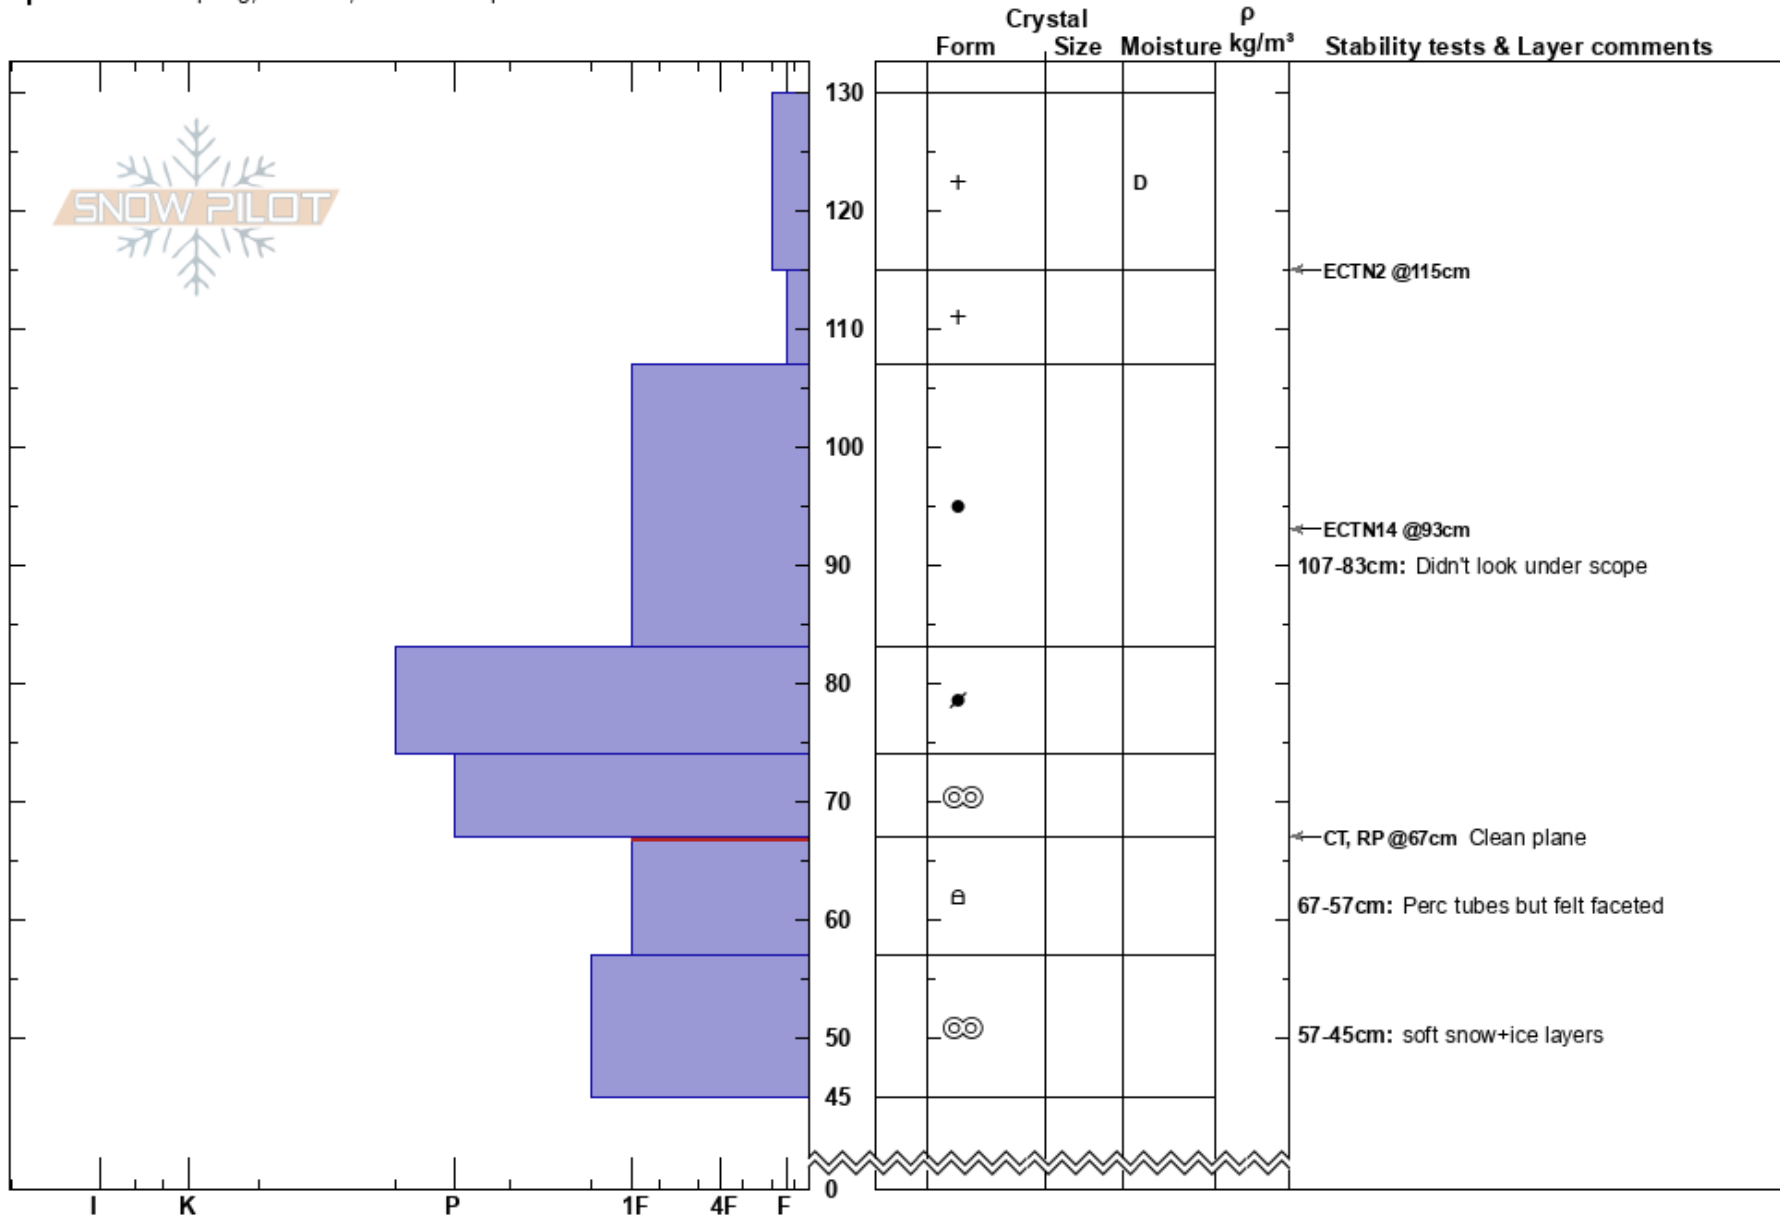

Twining - upper
 Elk Mountains
 CO
Elevation: 1300 ft
Aspect: 190°
Specifics: Collapsing, localized; We skied slope

blase reardon
 04/04/2017 - 1:00pm
Co-ord: 13S 364360E 4332296N
Slope Angle: 27°
Wind Loading: yes

Stability:
Air Temperature:
Sky Cover: X
Precipitation: S2
Wind: NW Moderate

HS: 130
PS: 15
Layer Notes:
 107-83cm: Didn't look under scope
 67-57cm: Perc tubes but felt faceted
 67-57cm: Problematic layer
 57-45cm: soft snow+ice layers

Notes: Wx a little rough for grain type w scope. Typed by feel & look.