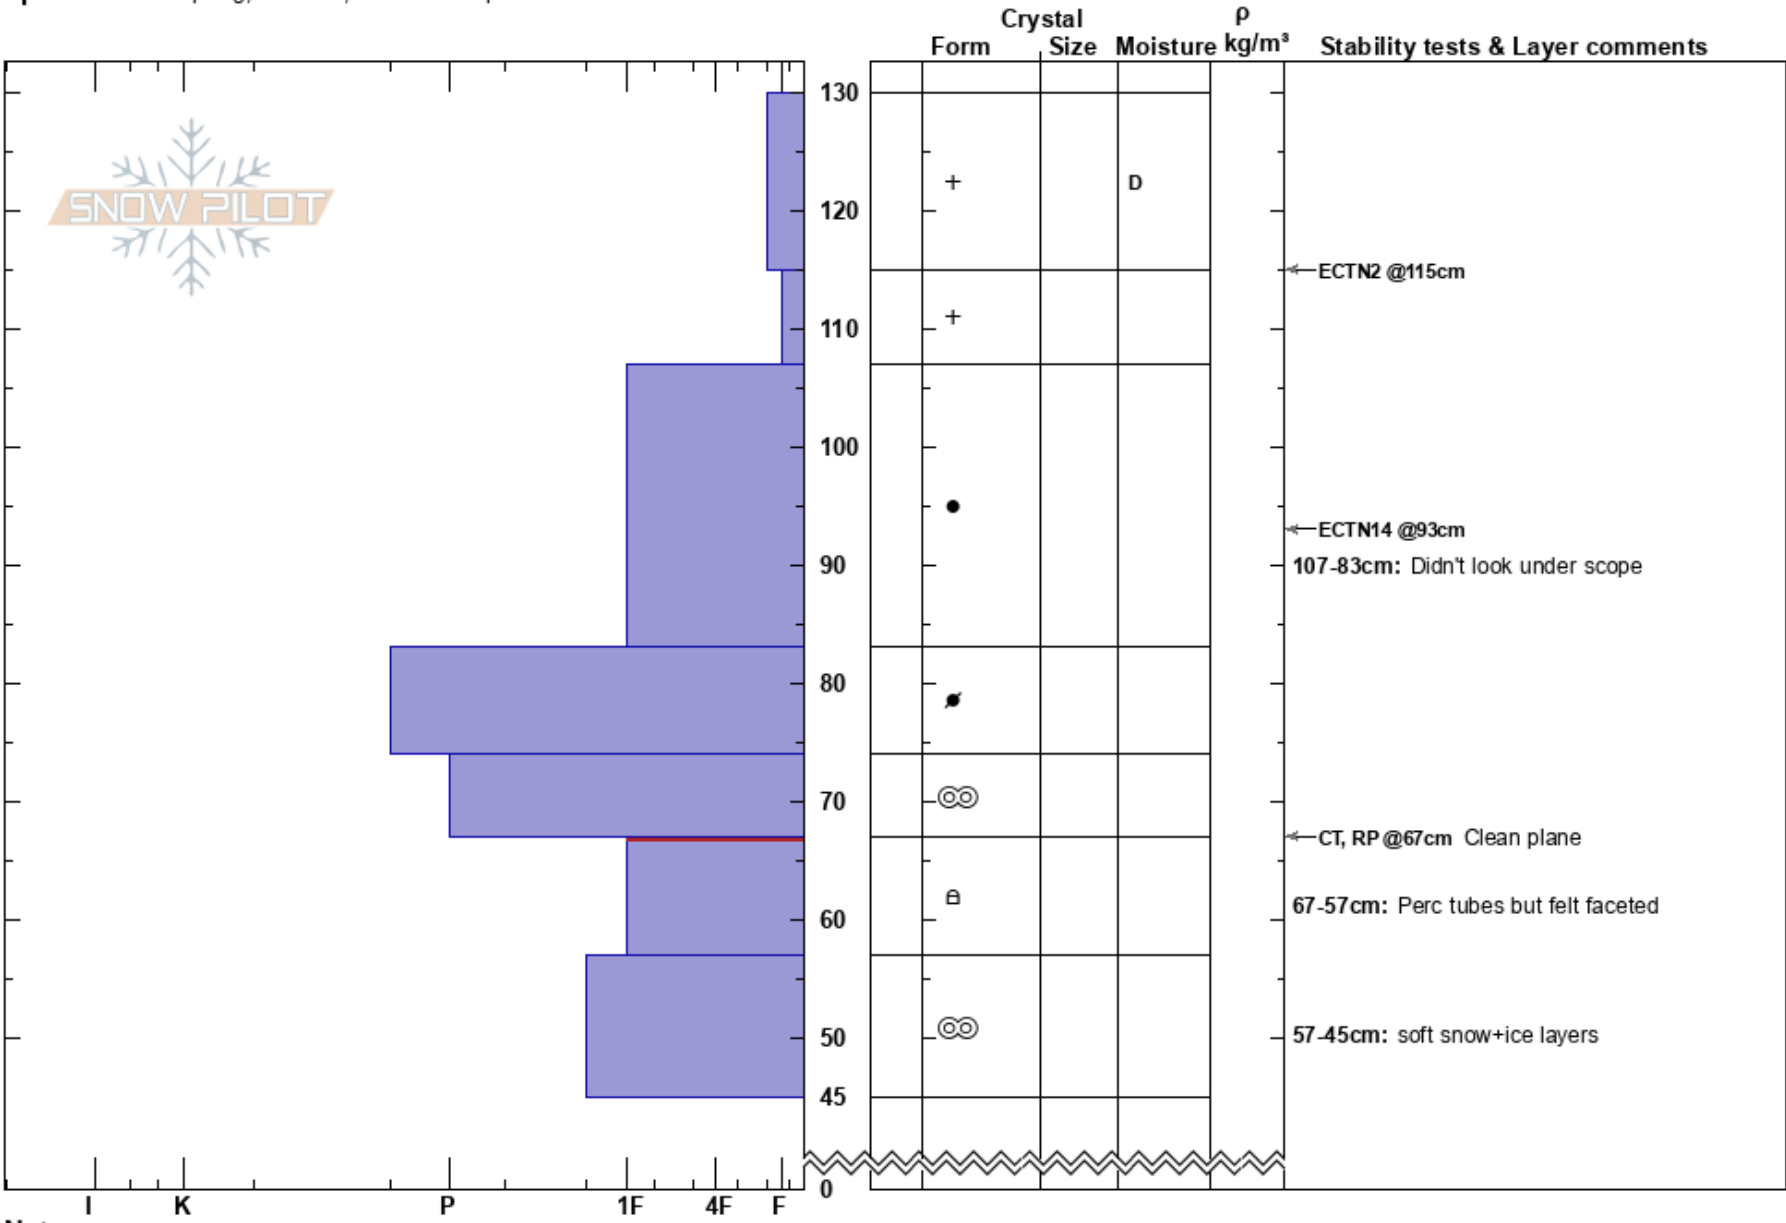

Twining - upper  
 Elk Mountains  
 CO  
**Elevation:** 1300 ft  
**Aspect:** 190°  
**Specifics:** Collapsing, localized; We skied slope

blase reardon  
 04/04/2017 - 1:00pm  
**Co-ord:** 13S 364360E 4332296N  
**Slope Angle:** 27°  
**Wind Loading:** yes

**Stability:**  
**Air Temperature:**  
**Sky Cover:** X  
**Precipitation:** S2  
**Wind:** NW Moderate

**HS:** 130  
**PS:** 15  
**Layer Notes:**  
 107-83cm: Didn't look under scope  
 67-57cm: Perc tubes but felt faceted  
 67-57cm: Problematic layer  
 57-45cm: soft snow+ice layers

**Notes:** Wx a little rough for grain type w scope. Typed by feel & look.