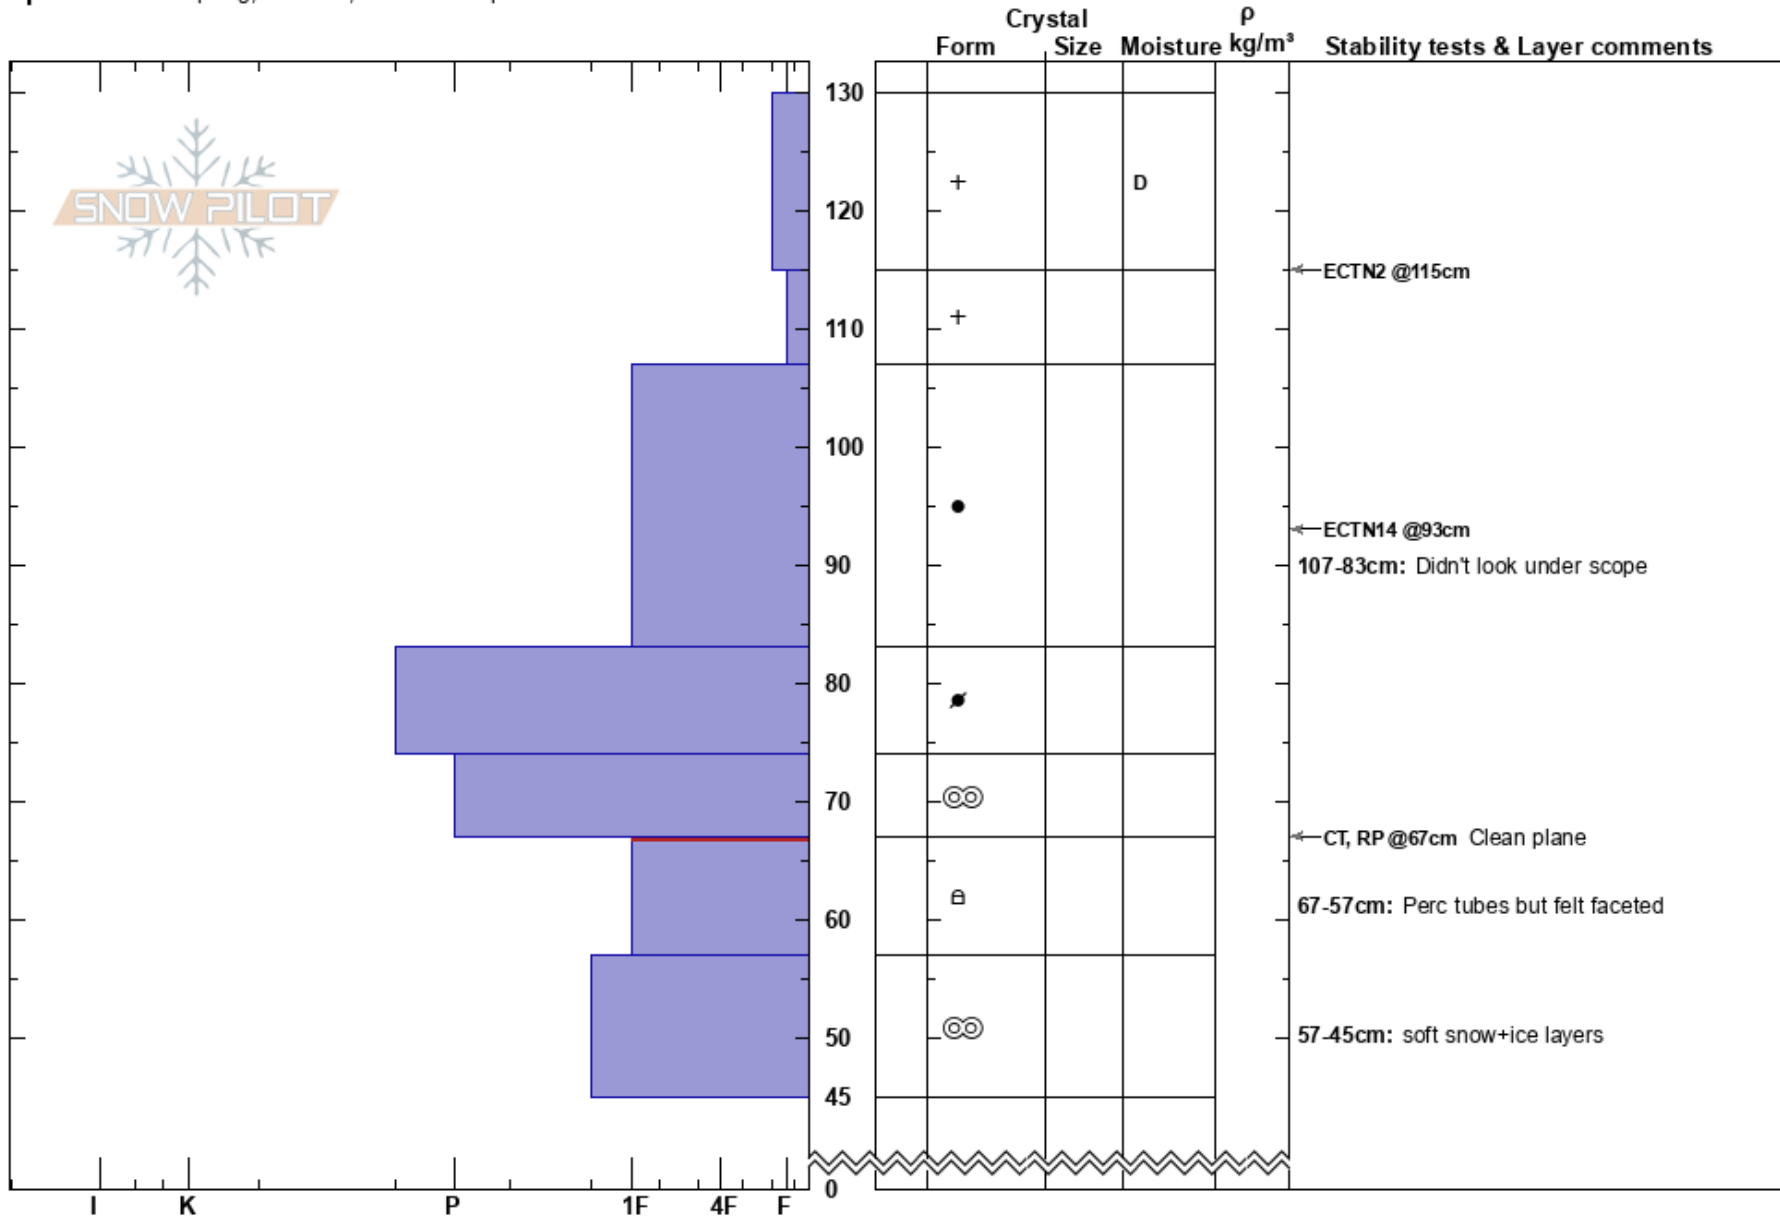

Twining - upper
 Elk Mountains
 CO
Elevation: 1300 ft
Aspect: 190°
Specifics: Collapsing, localized; We skied slope

blase reardon
 04/04/2017 - 1:00pm
Co-ord: 13S 364360E 4332296N
Slope Angle: 27°
Wind Loading: yes

Stability:
Air Temperature:
Sky Cover: X
Precipitation: S2
Wind: NW Moderate

HS: 130
PS: 15
Layer Notes:
 107-83cm: Didn't look under scope
 67-57cm: Perc tubes but felt faceted
 67-57cm: Problematic layer
 57-45cm: soft snow+ice layers

Notes: Wx a little rough for grain type w scope. Typed by feel & look.