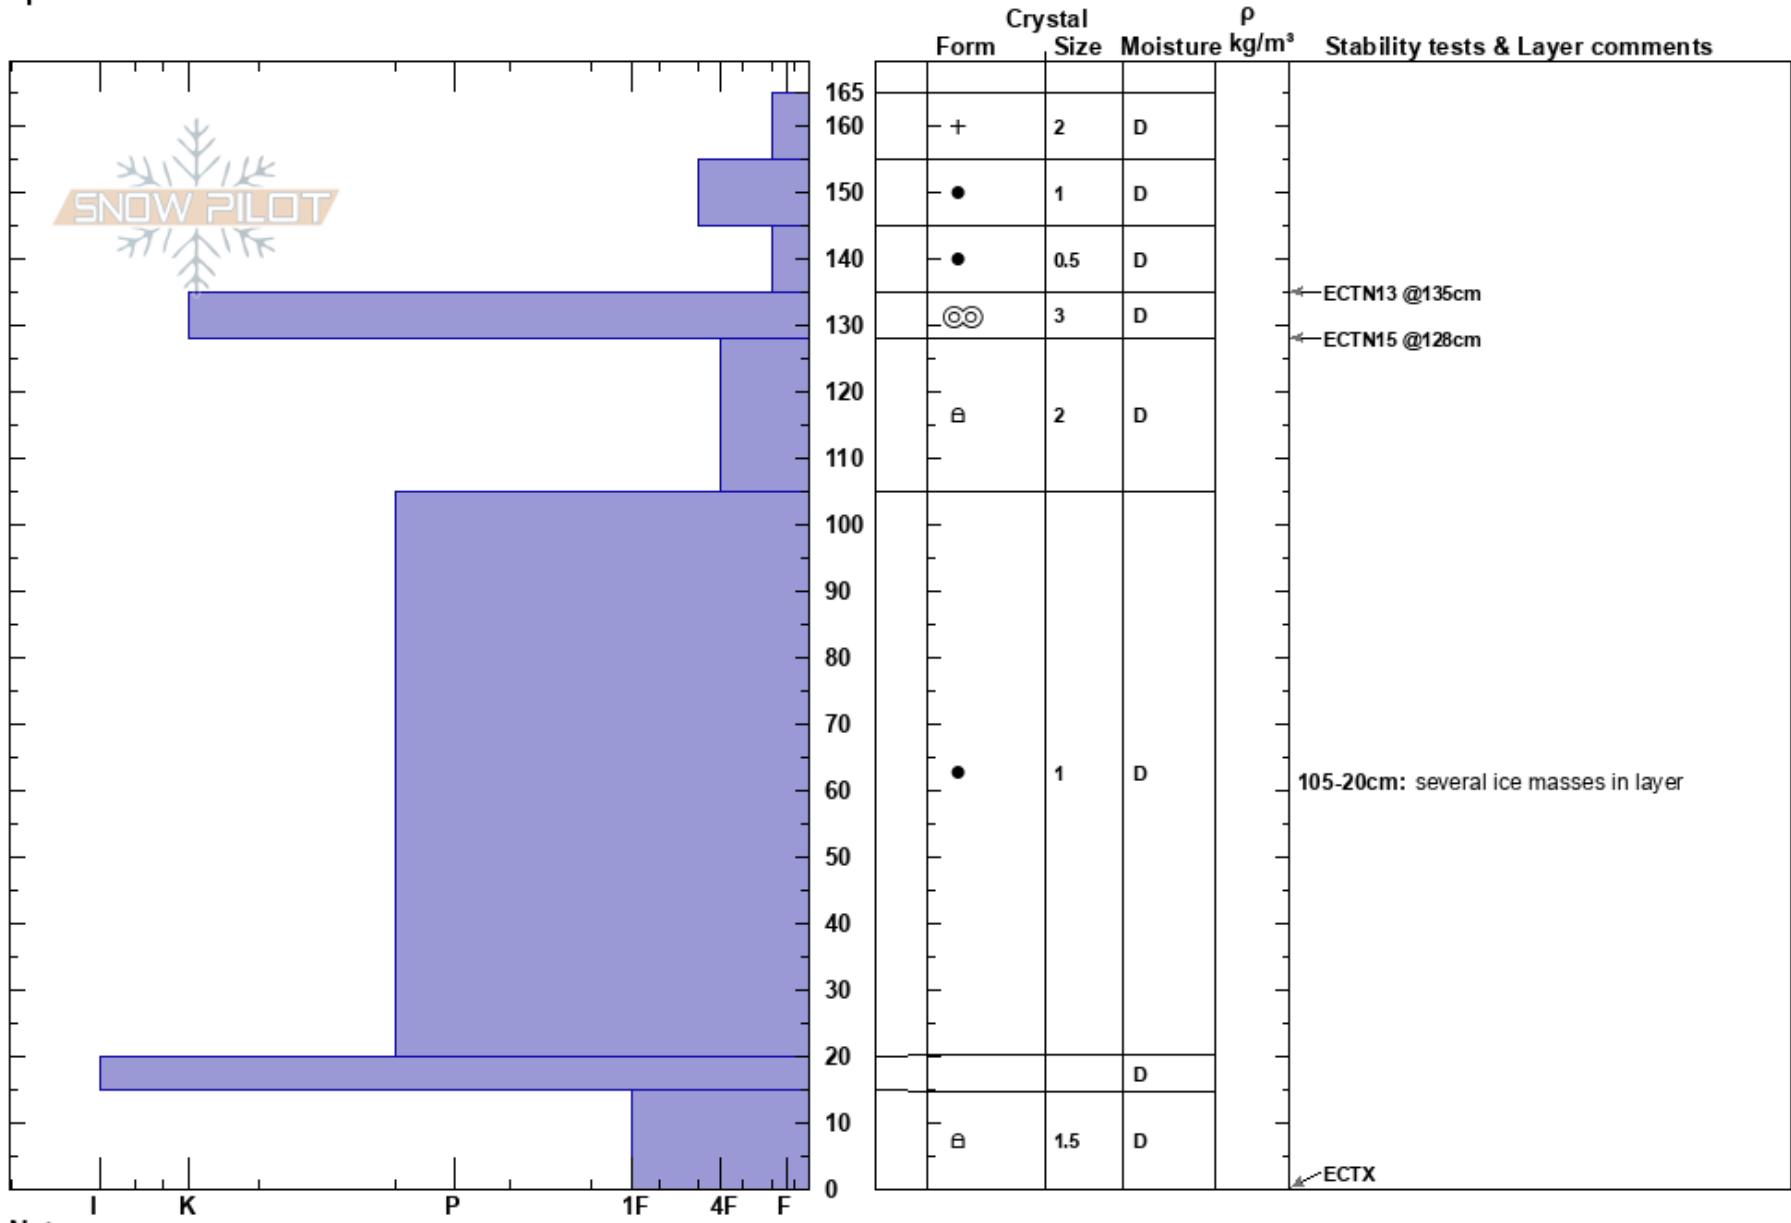

Twining Peak
 Sawatch
 CO
Elevation: 12067 ft
Aspect: 195°
Specifics:

Colin Mitchell
 04/04/2017 - 1:30pm
Co-ord: 39.12550N, -106.57550W
Slope Angle: 25°
Wind Loading: no

Stability:
Air Temperature: -2°C
Sky Cover: OVC
Precipitation: S2
Wind: NW Light Breeze

HS: 165
PF: 20
Layer Notes:
 105-20cm: several ice masses in layer
 15-0cm: Problematic layer

Notes: