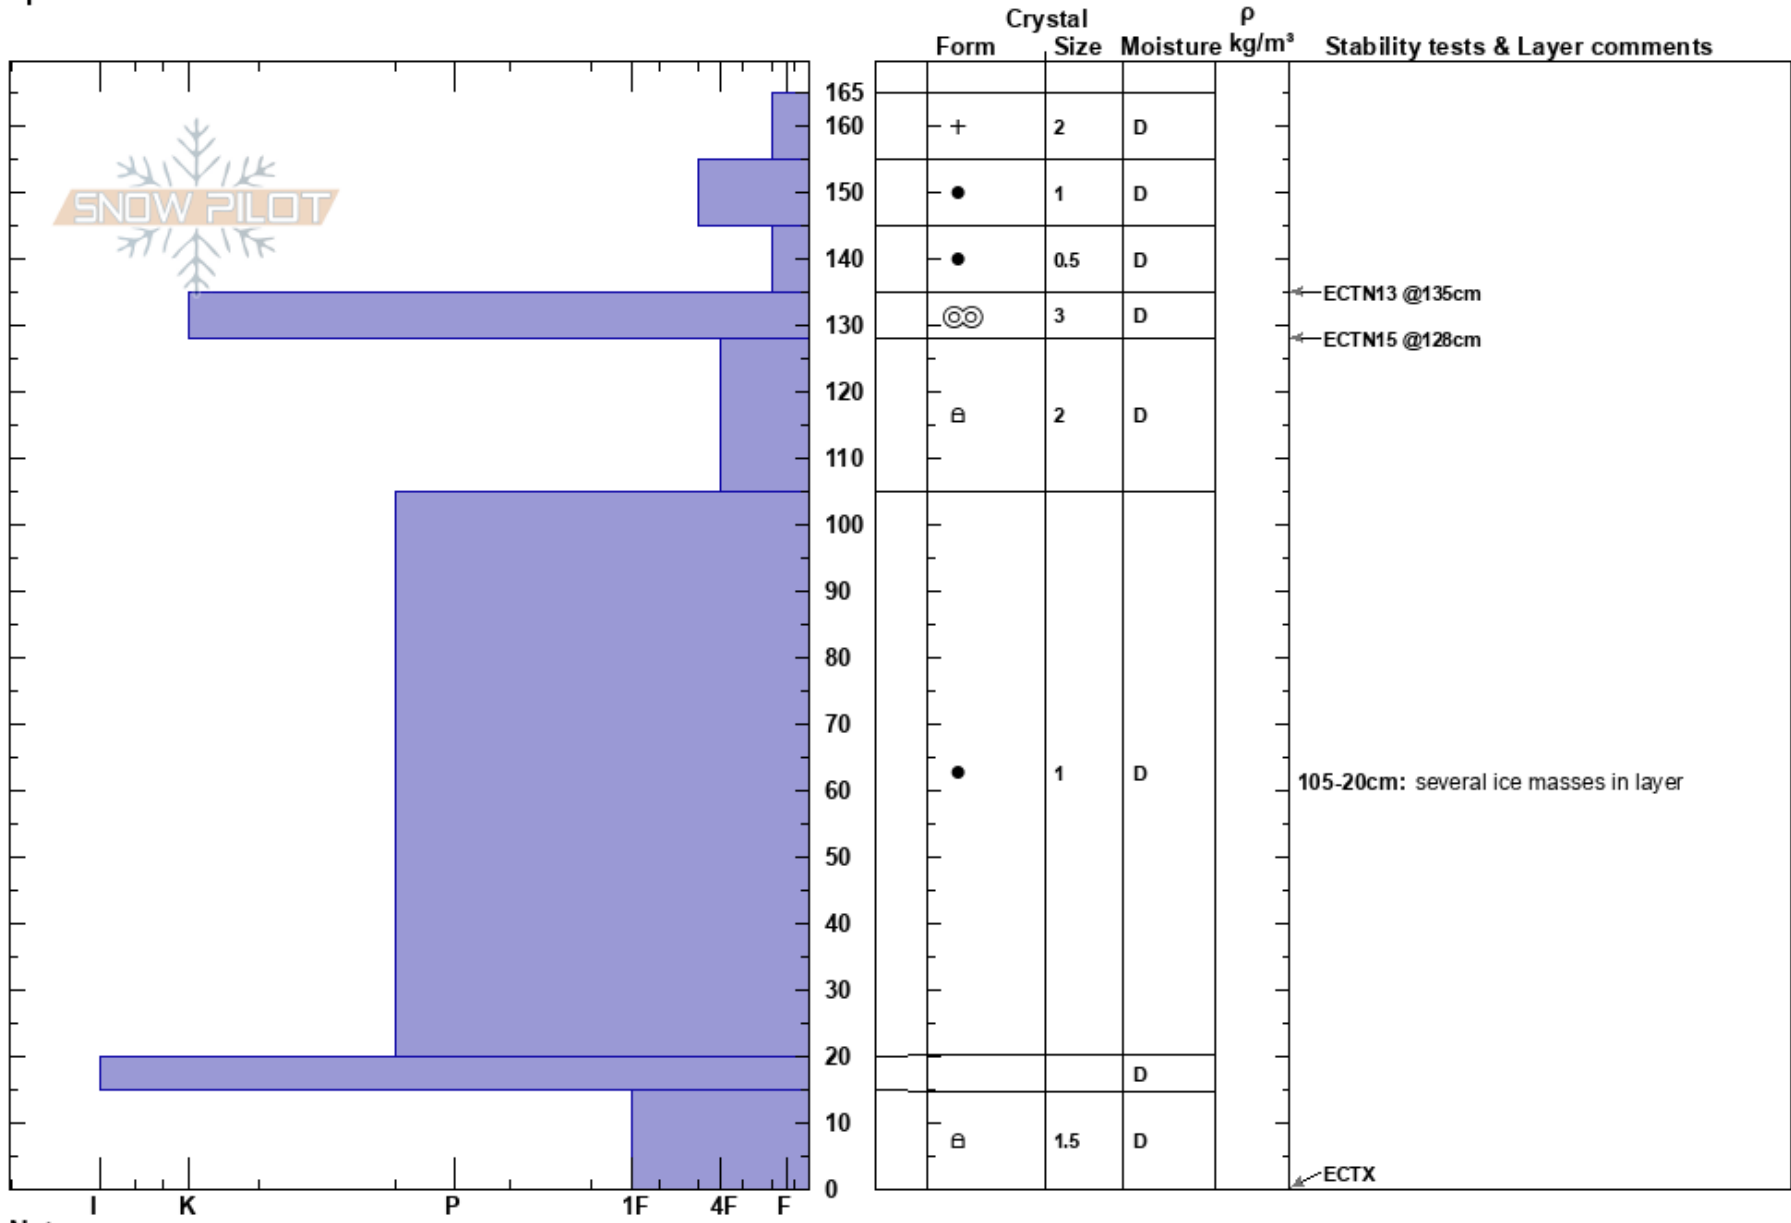

Twining Peak  
 Sawatch  
 CO  
**Elevation:** 12067 ft  
**Aspect:** 195°  
**Specifics:**

Colin Mitchell  
 04/04/2017 - 1:30pm  
**Co-ord:** 39.12550N, -106.57550W  
**Slope Angle:** 25°  
**Wind Loading:** no

**Stability:**  
**Air Temperature:** -2°C  
**Sky Cover:** OVC  
**Precipitation:** S2  
**Wind:** NW Light Breeze

**HS:** 165  
**PF:** 20  
**Layer Notes:**  
 105-20cm: several ice masses in layer  
 15-0cm: Problematic layer