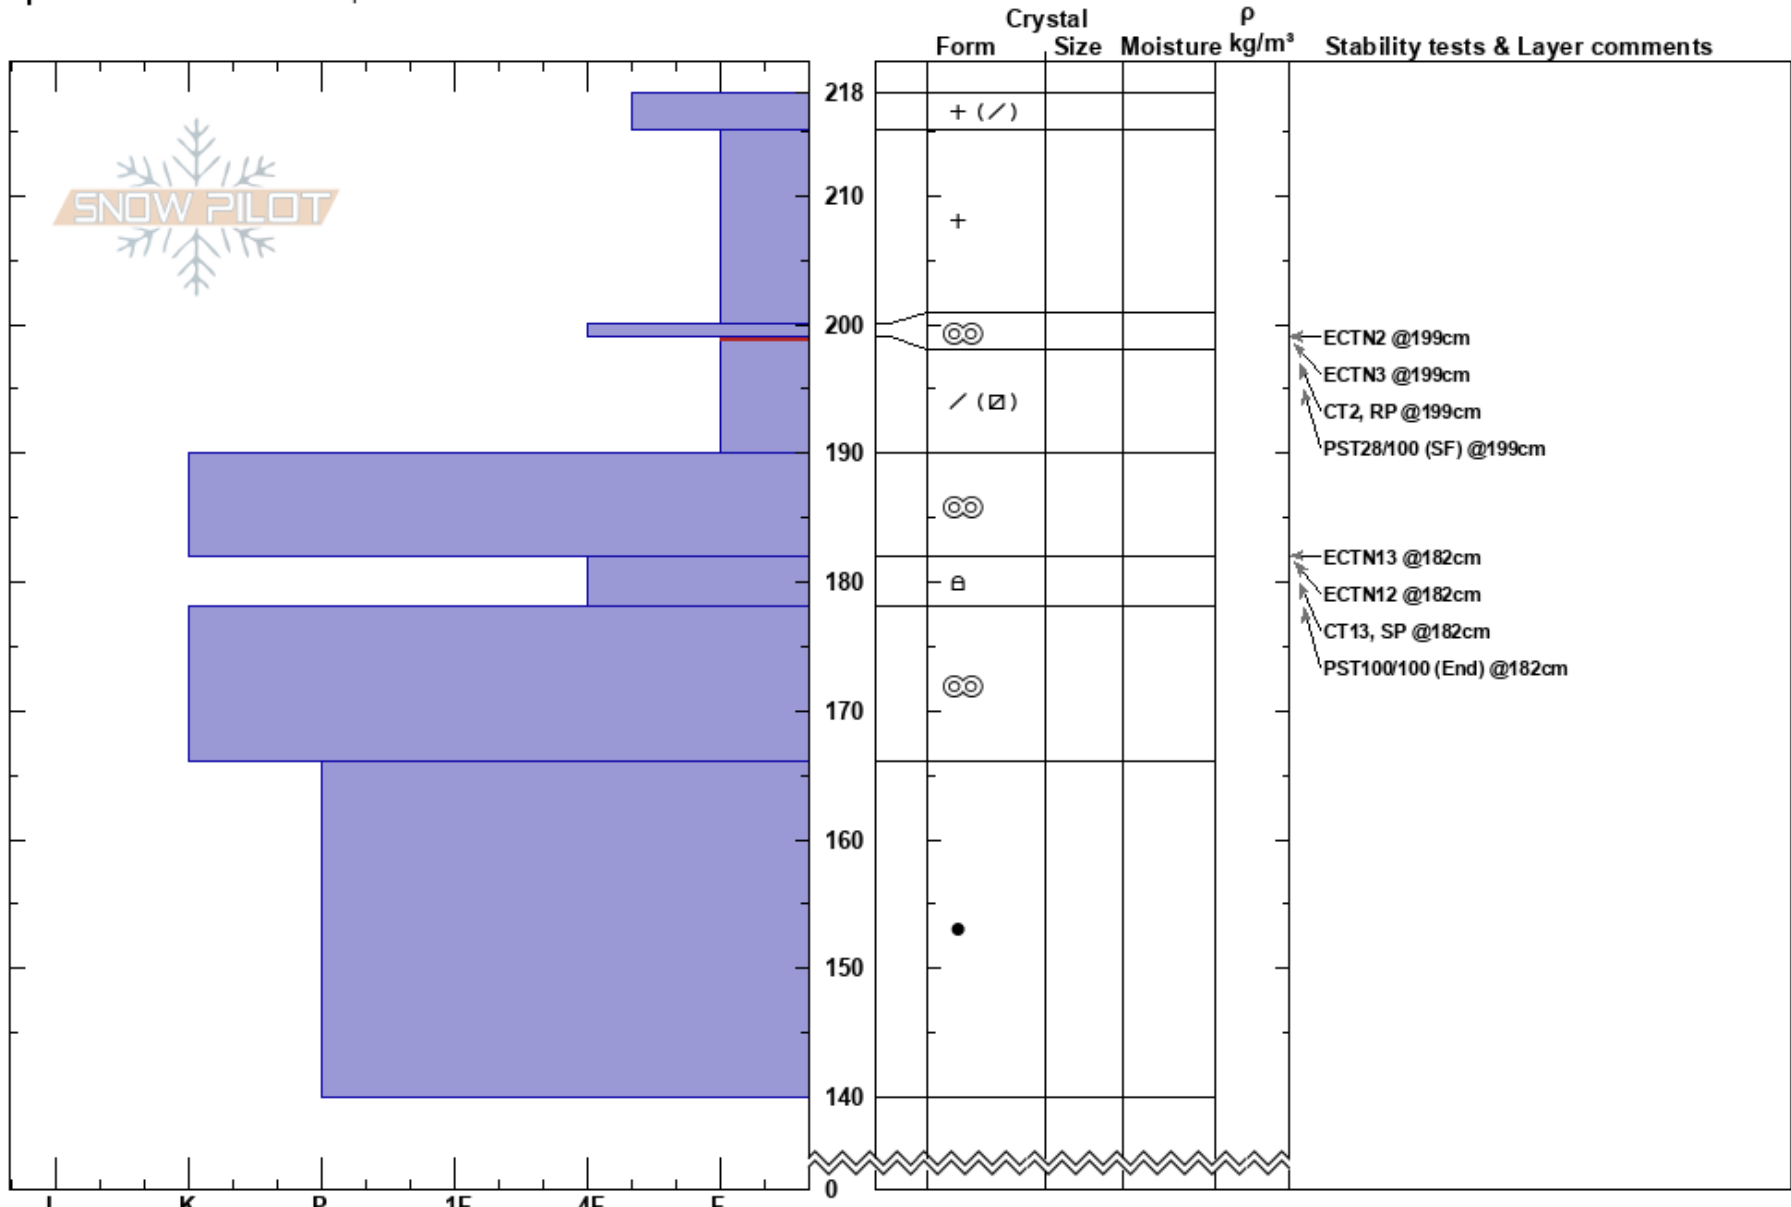

Fremont Pass
 Sawatch
 CO
Elevation:
Aspect: 100°
Specifics: We snowmobiled slope

Ian Hoyer
 04/04/2017 - 12:00pm
Co-ord: 39.37709N, -106.24516W
Slope Angle: 26°
Wind Loading: no

Stability: Fair Stable
Air Temperature:
Sky Cover: BKN
Precipitation: NO
Wind: Calm

HS:218
Layer Notes:
 199-190cm: Problematic layer

Notes: Intermittent sun had formed a very thin & soft skin at the surface. Almost no wind affect near treeline.