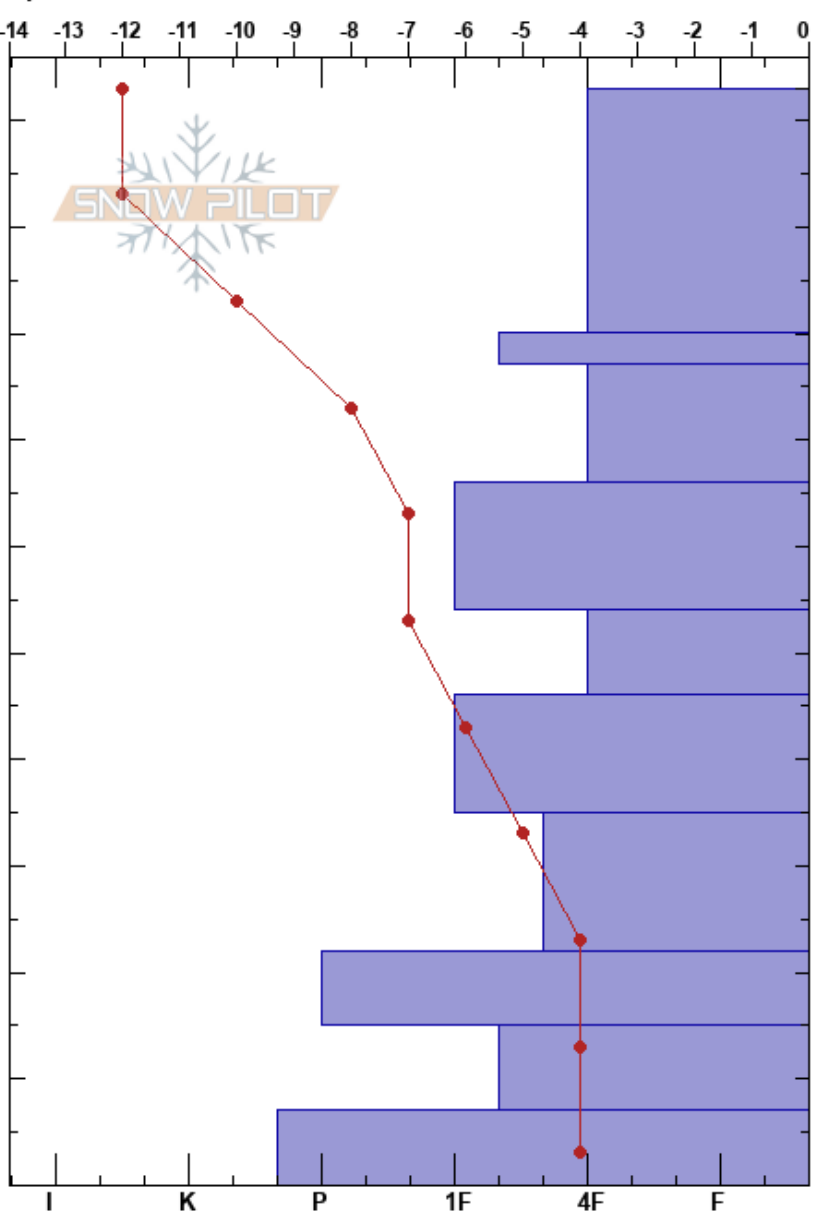

BRT-N
 Madison Range-N
 MT
 Elevation: 8900 ft
 Aspect: 50°

Mitch Upton
 12/25/2020 - 12:30pm
 Co-ord:
 Slope Angle: 34°
 Wind Loading: no

Stability:
 Air Temperature: -5°C
 Sky Cover: SCT
 Precipitation: NO
 Wind: SW Light Breeze

HS: 103
 Layer Notes:
 22-15cm: Problematic layer

Specifics: Pit dug in a Ski Area

Depth (cm)	Crystal		Moisture	ρ kg/m ³	Stability tests & Layer comments
	Form	Size			
103					
100					
90	+	1-3			
80	•	1-2			← ECTP20 @77cm
70	•	2.5-4			
60	•	1-2			← CT18, Q3 @63cm
50	□	2-3			
40	□	3-4			
30	□	4			
20	⊙	4			← ECTP26 @22cm
15	□	3-4			← CT19, Q2 @15cm
10	○				
0					