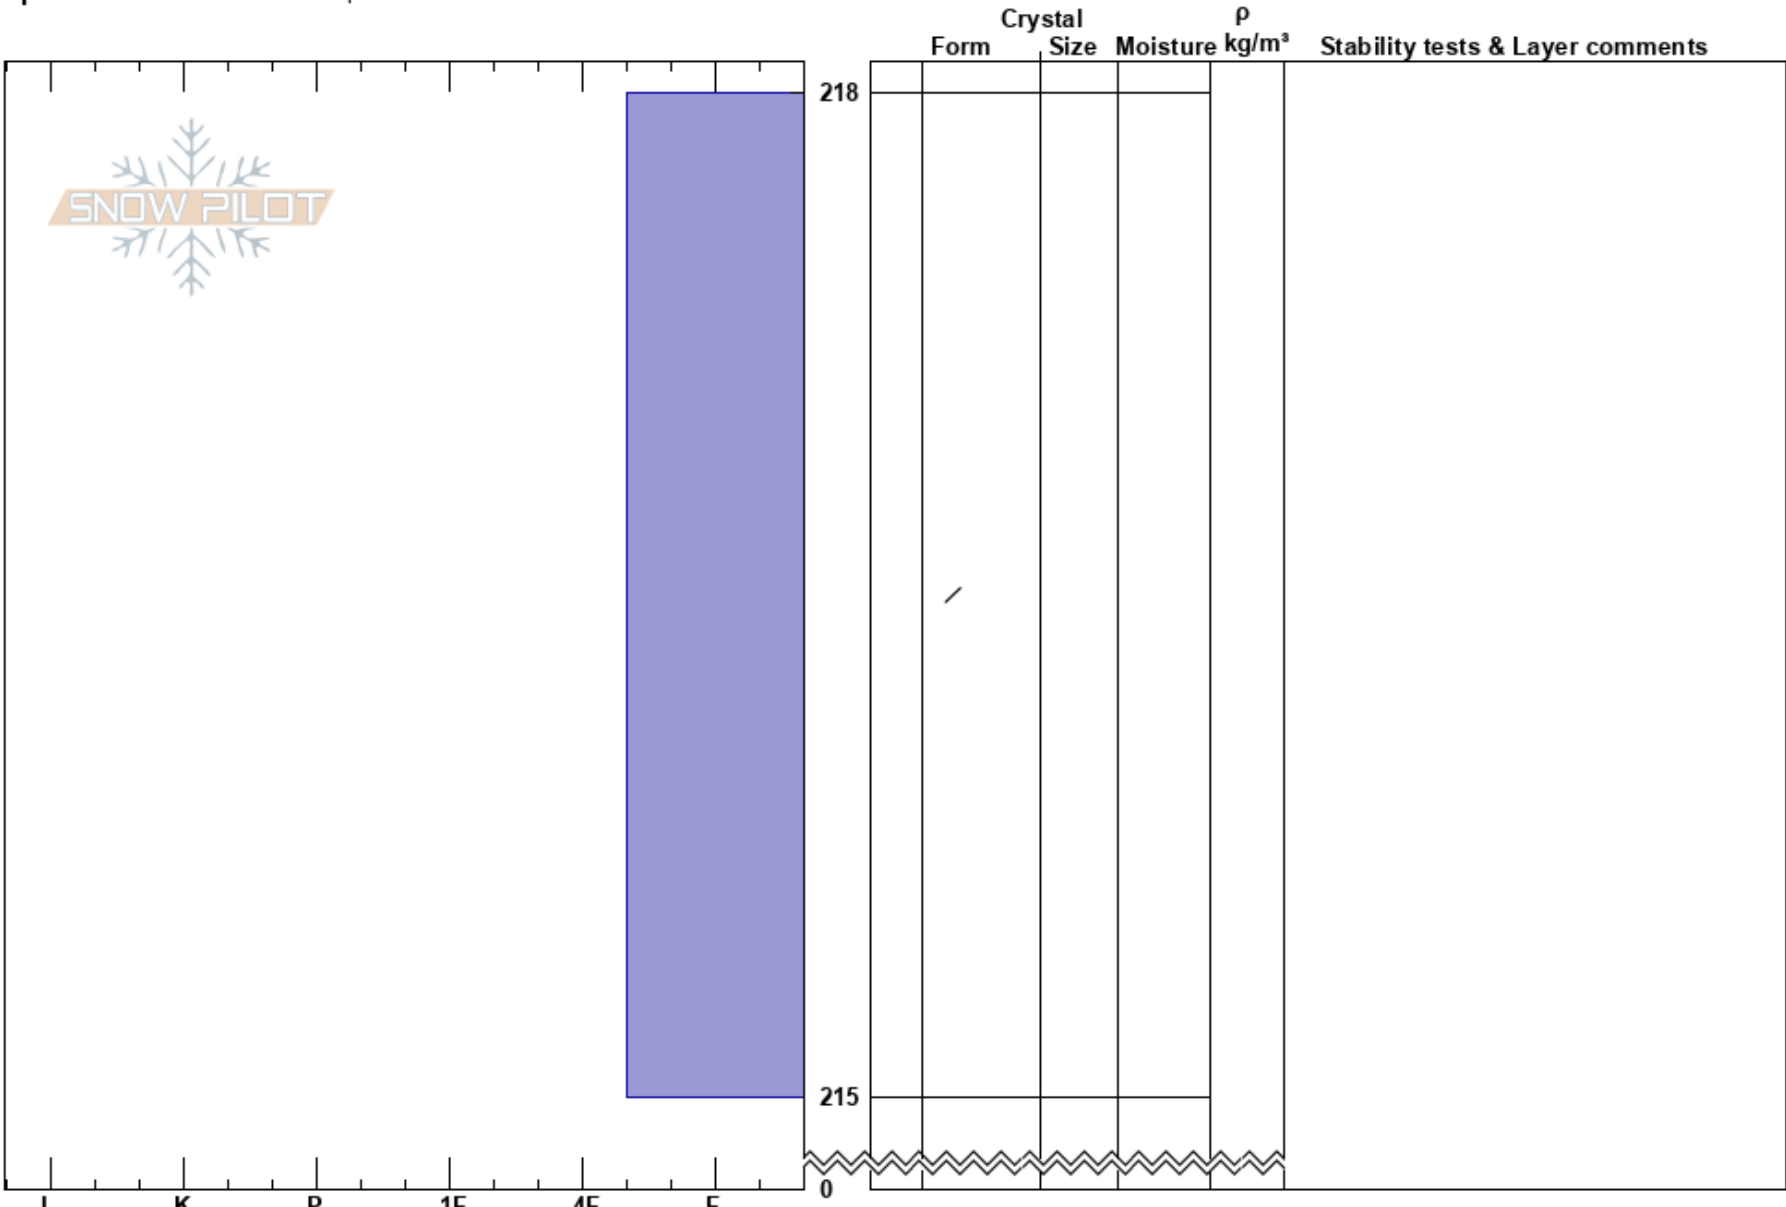

Fremont Pass
 Sawatch
 CO
Elevation:
Aspect: 100°
Specifics: We snowmobiled slope

Ian Hoyer
 04/04/2017 - 12:00pm
Co-ord: 39.37709N, -106.24516W
Slope Angle: 26°
Wind Loading: no

Stability: Fair Stable
Air Temperature:
Sky Cover: BKN
Precipitation: NO
Wind: Calm

HS:218

Layer Notes:

Notes: