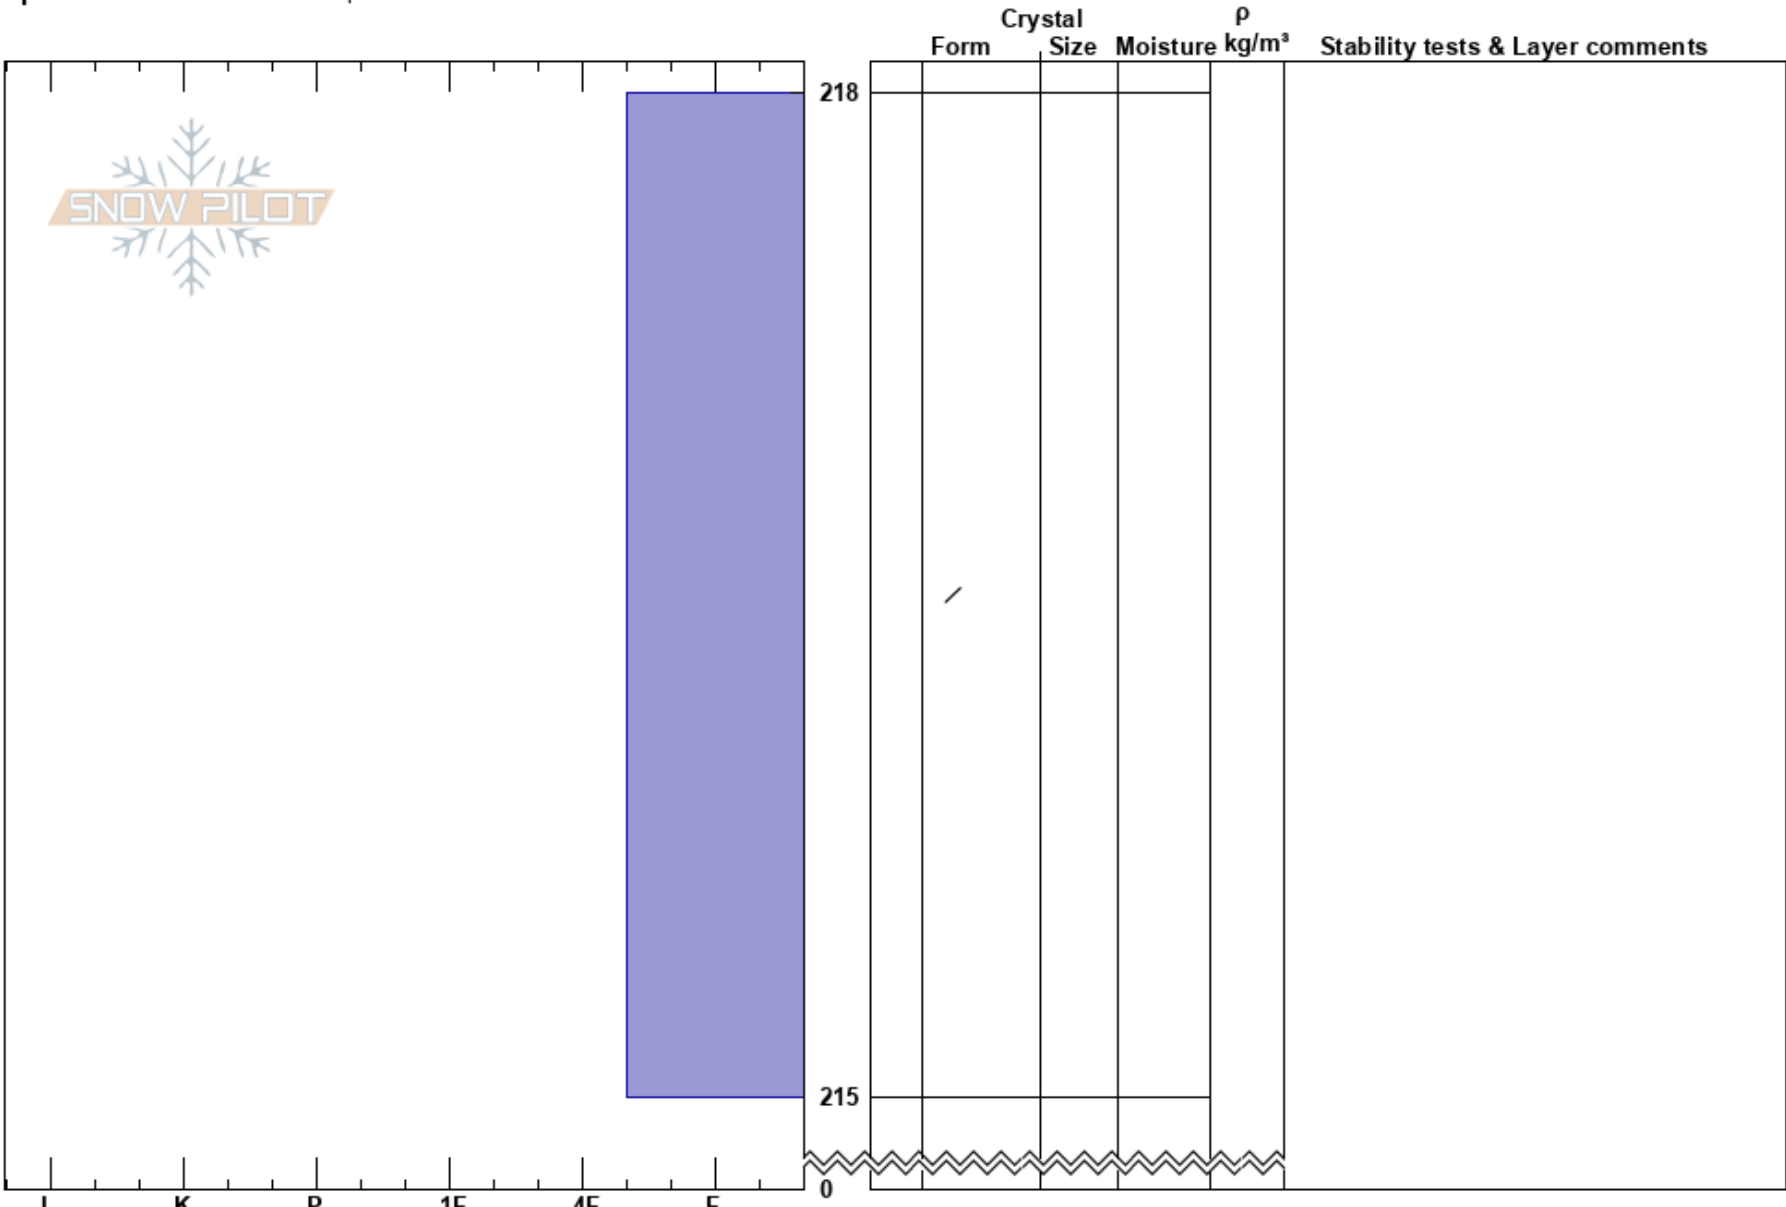

Fremont Pass  
 Sawatch  
 CO  
**Elevation:**  
**Aspect:** 100°  
**Specifics:** We snowmobiled slope

Ian Hoyer  
 04/04/2017 - 12:00pm  
**Co-ord:** 39.37709N, -106.24516W  
**Slope Angle:** 26°  
**Wind Loading:** no

**Stability:** Fair Stable  
**Air Temperature:**  
**Sky Cover:** BKN  
**Precipitation:** NO  
**Wind:** Calm

**HS:**218

**Layer Notes:**

**Notes:**