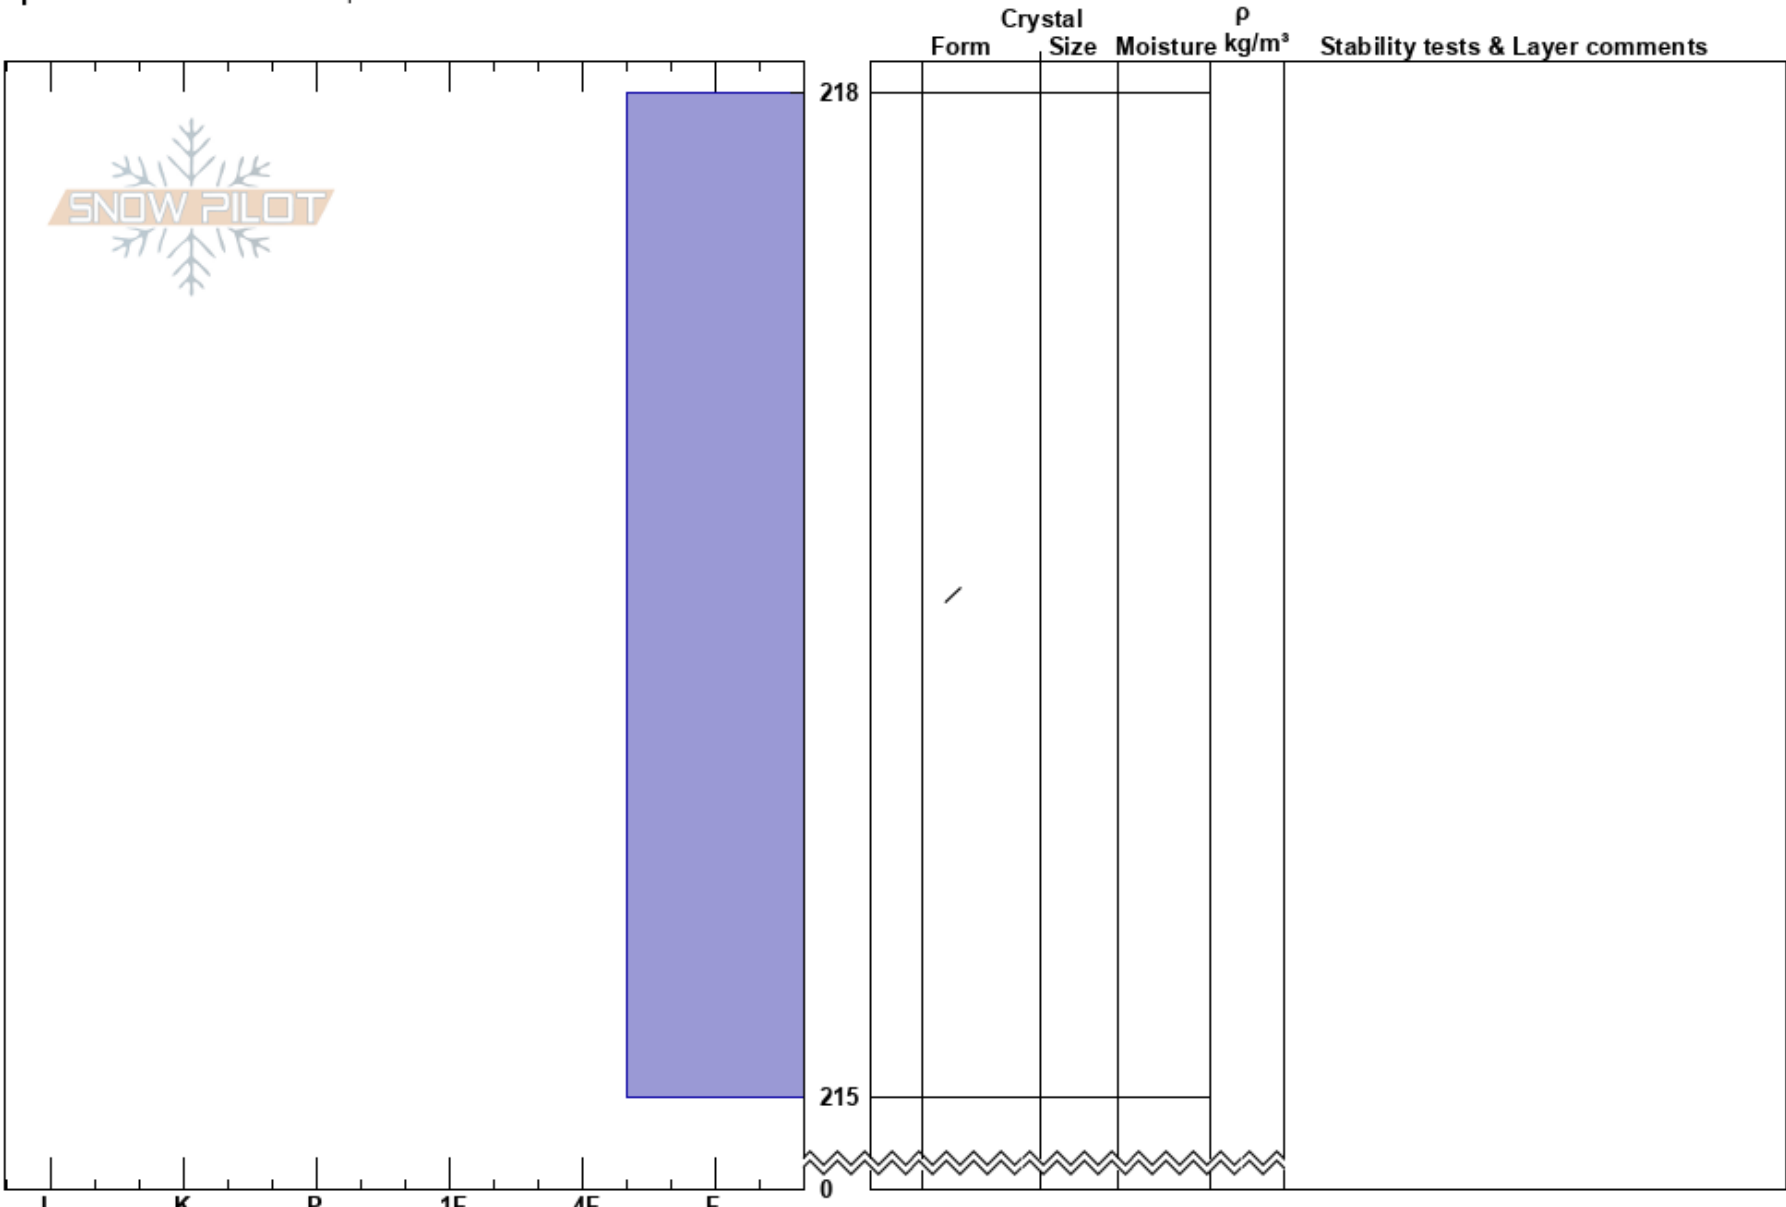

Fremont Pass
 Sawatch
 CO
Elevation:
Aspect: 100°
Specifics: We snowmobiled slope

Ian Hoyer
 04/04/2017 - 12:00pm
Co-ord: 39.37709N, -106.24516W
Slope Angle: 26°
Wind Loading: no

Stability: Fair Stable
Air Temperature:
Sky Cover: BKN
Precipitation: NO
Wind: Calm

HS: 218

Layer Notes:

Notes: