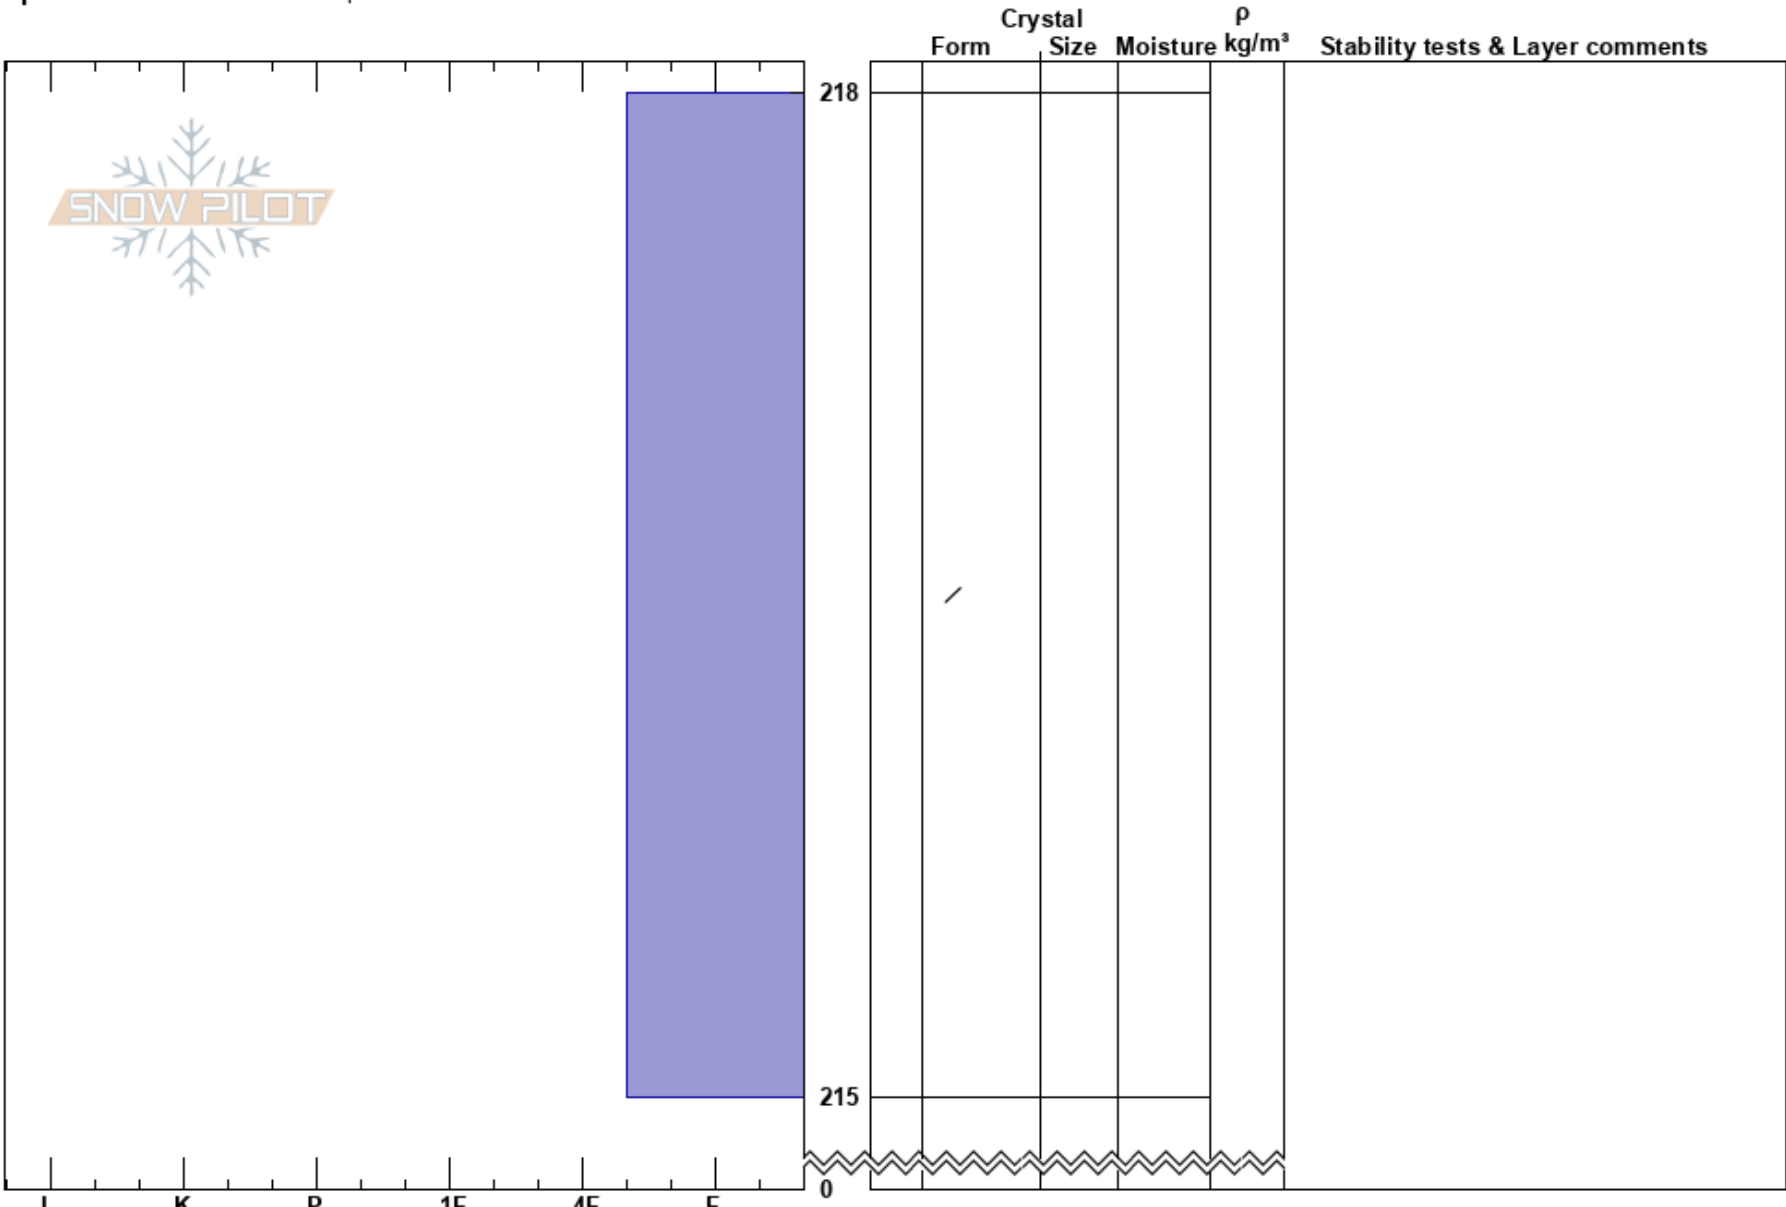

Fremont Pass  
 Sawatch  
 CO  
**Elevation:**  
**Aspect:** 100°  
**Specifics:** We snowmobiled slope

Ian Hoyer  
 04/04/2017 - 12:00pm  
**Co-ord:** 39.37709N, -106.24516W  
**Slope Angle:** 26°  
**Wind Loading:** no

**Stability:** Fair Stable  
**Air Temperature:**  
**Sky Cover:** BKN  
**Precipitation:** NO  
**Wind:** Calm

**HS:** 218

**Layer Notes:**

**Notes:**