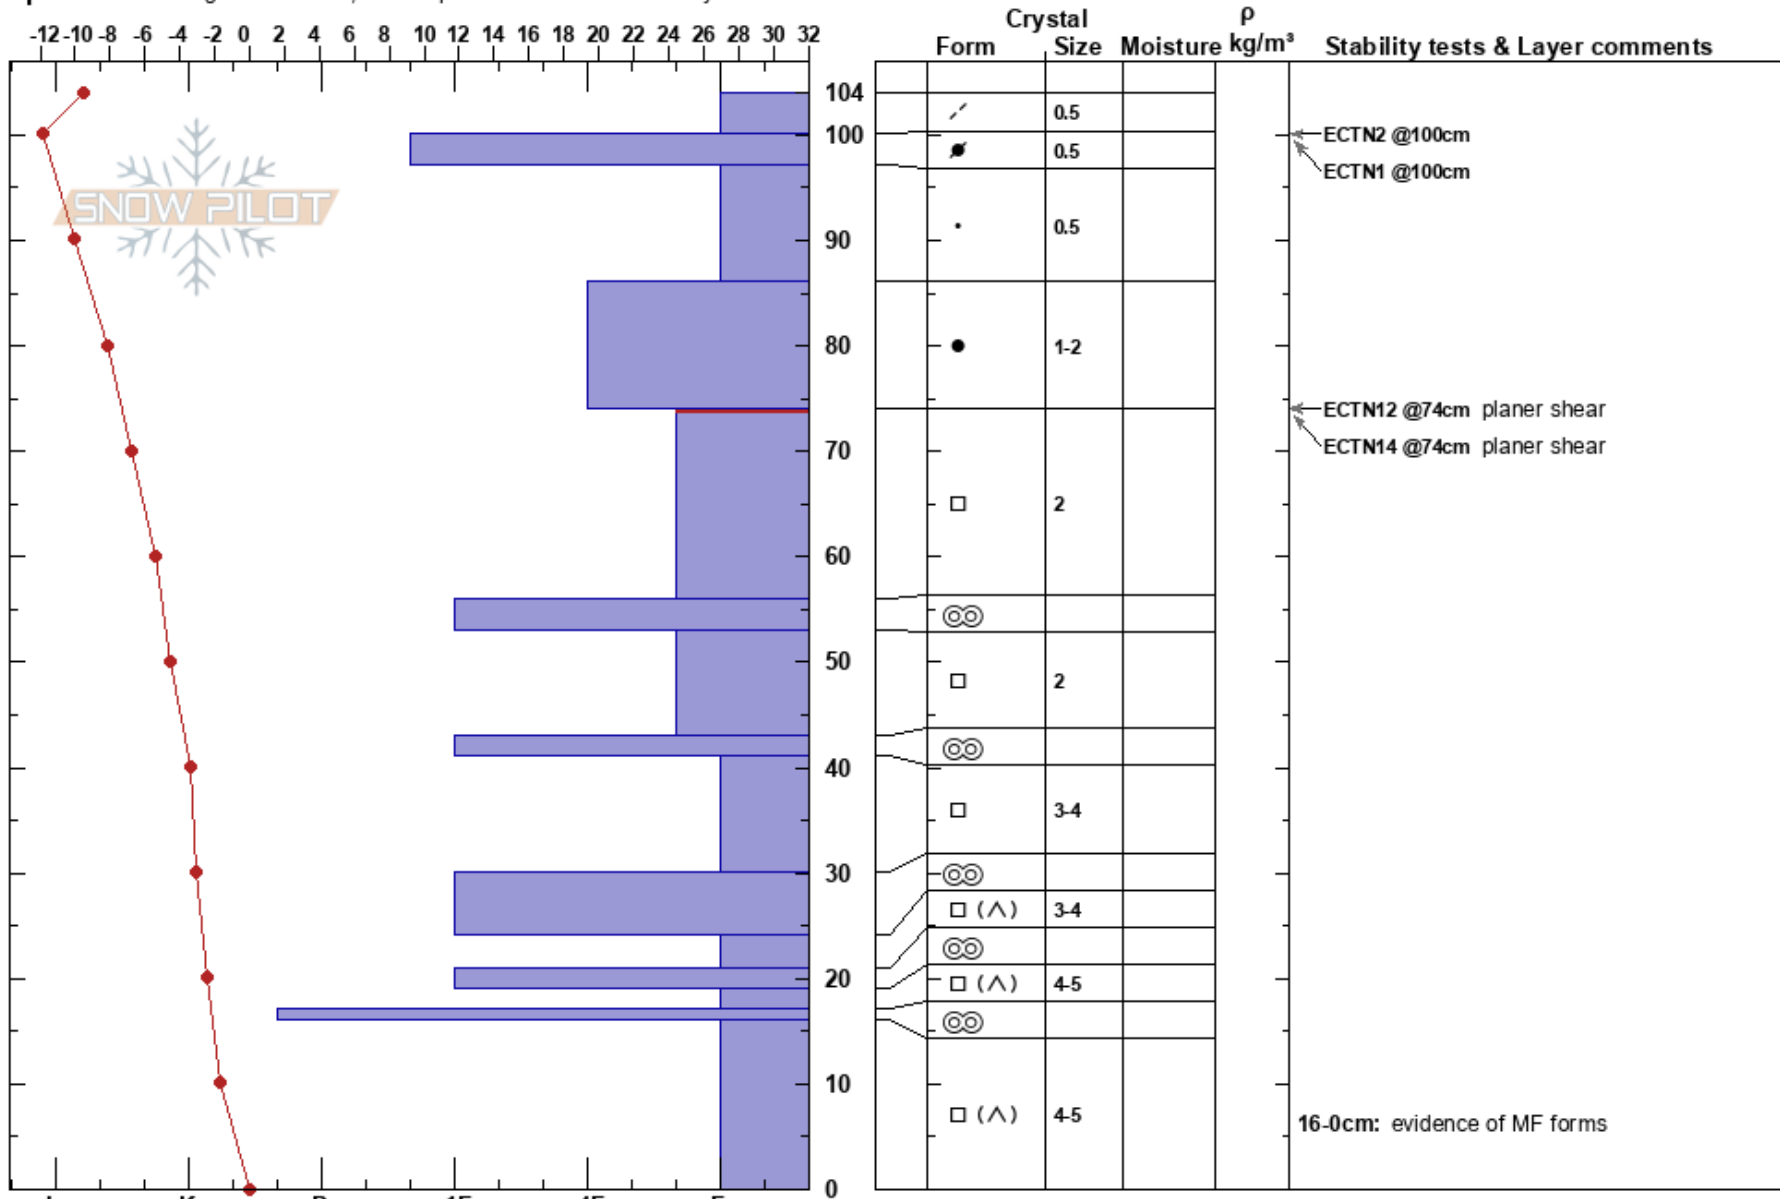

PF: 88

74-56cm: Problematic layer

MT

Co-ord: 45.23822N, -111.44115W

Sky Cover: CLR

PS: 16

16-0cm: evidence of MF forms

Elevation: 8774 ft

Slope Angle: 27°

Precipitation: NO

Wind: SW Light Breeze

Aspect: 35°

Wind Loading: yes

Specifics: Pit dug in a Ski Area; Pit is representative of backcountry

Notes: Dug by Zach Scheunemann, Griffin Ditmar and Jackson Breen within ski area boundaries in a closed area.