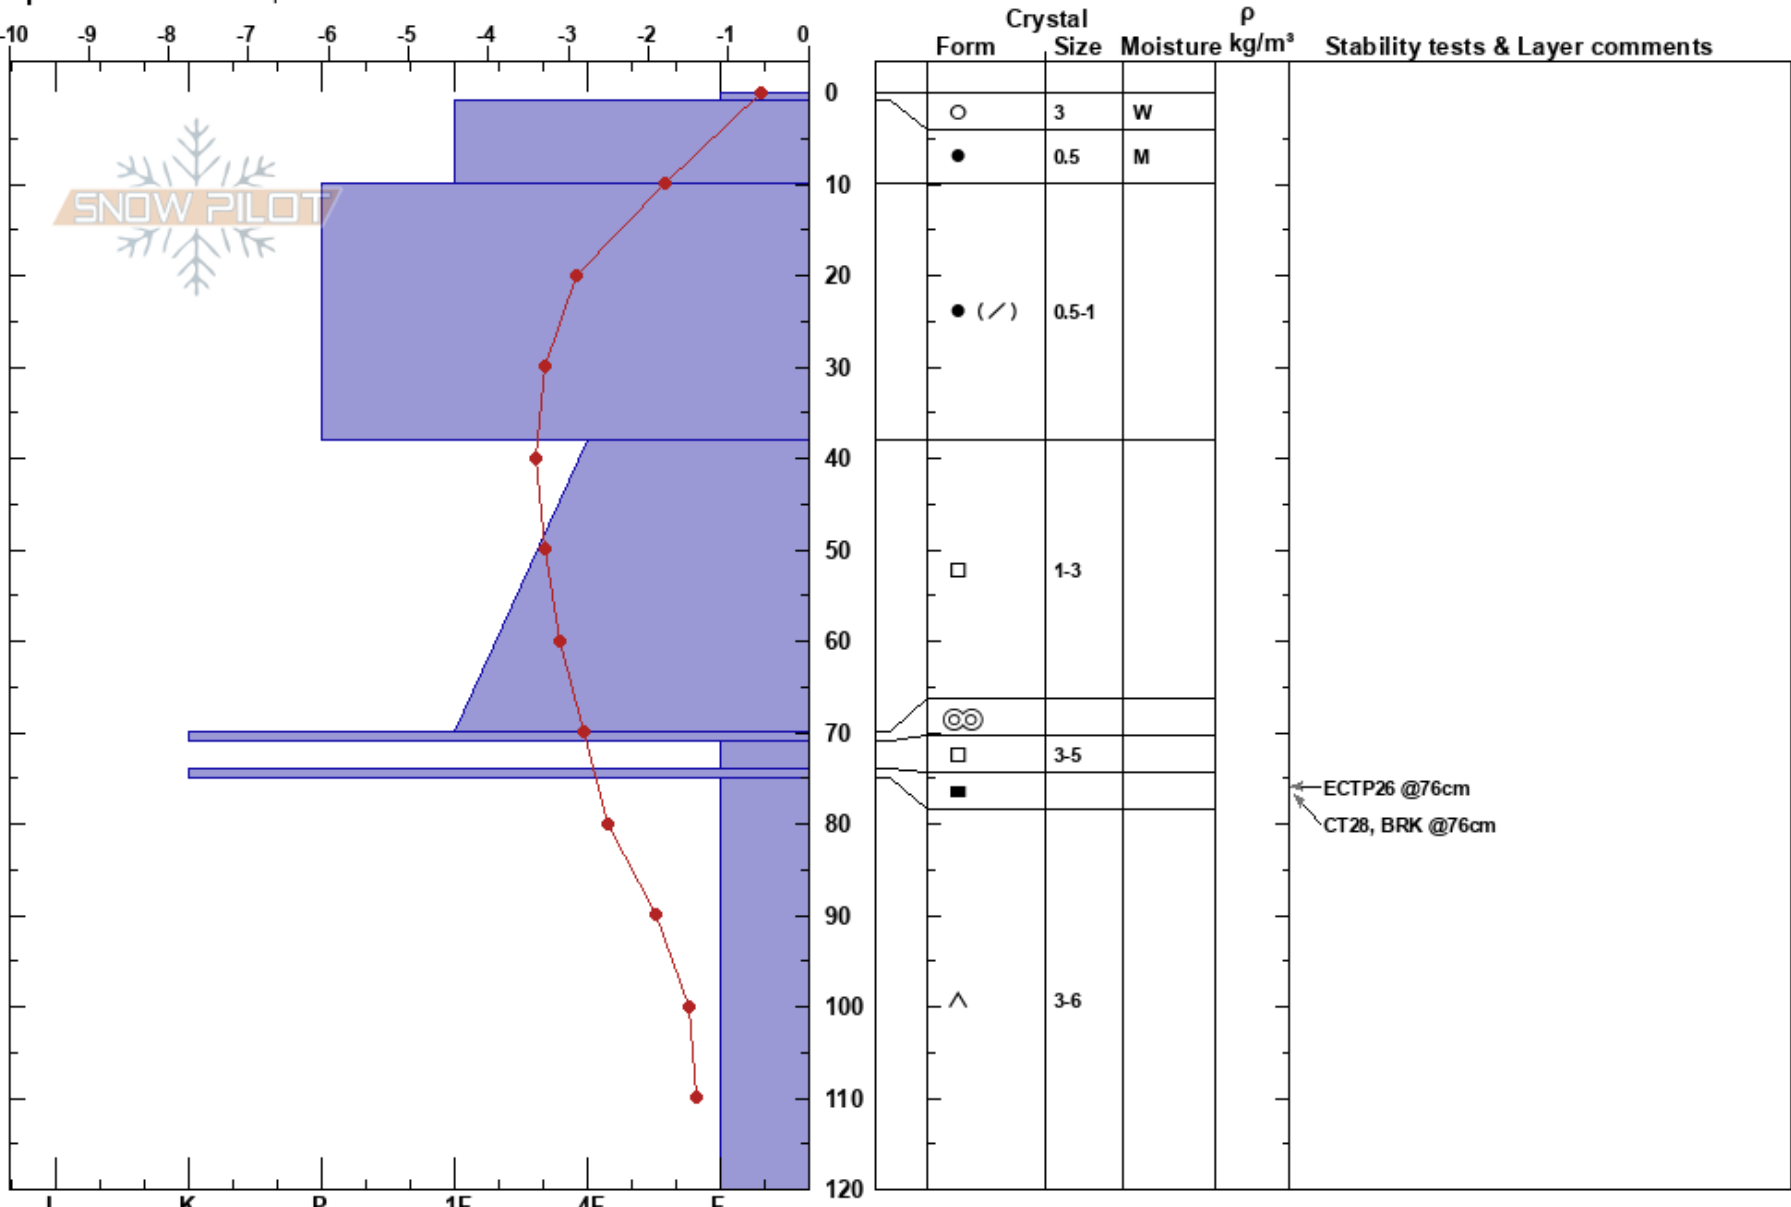

Svelav Pro 2 training  
 Abisko  
 Sweden  
**Elevation:** 803 m  
**Aspect:** SE  
**Specifics:** We skied slope

Ville Väkeväinen  
 04/04/2017 - 12:45  
**Co-ord:** 68.35226N, 18.72130E  
**Slope Angle:** 21°  
**Wind Loading:** no

**Stability:** **HS:** 120 **Layer Notes:**  
**Air Temperature:** 2.2°C **PF:** 9  
**Sky Cover:** BKN  
**Precipitation:** NO  
**Wind:** SW Light Breeze

**Notes:** Nuolja Långsvengen. Sun begin shining during test and snow started to melt in pit walls so i had to shave it to reach dry snow.