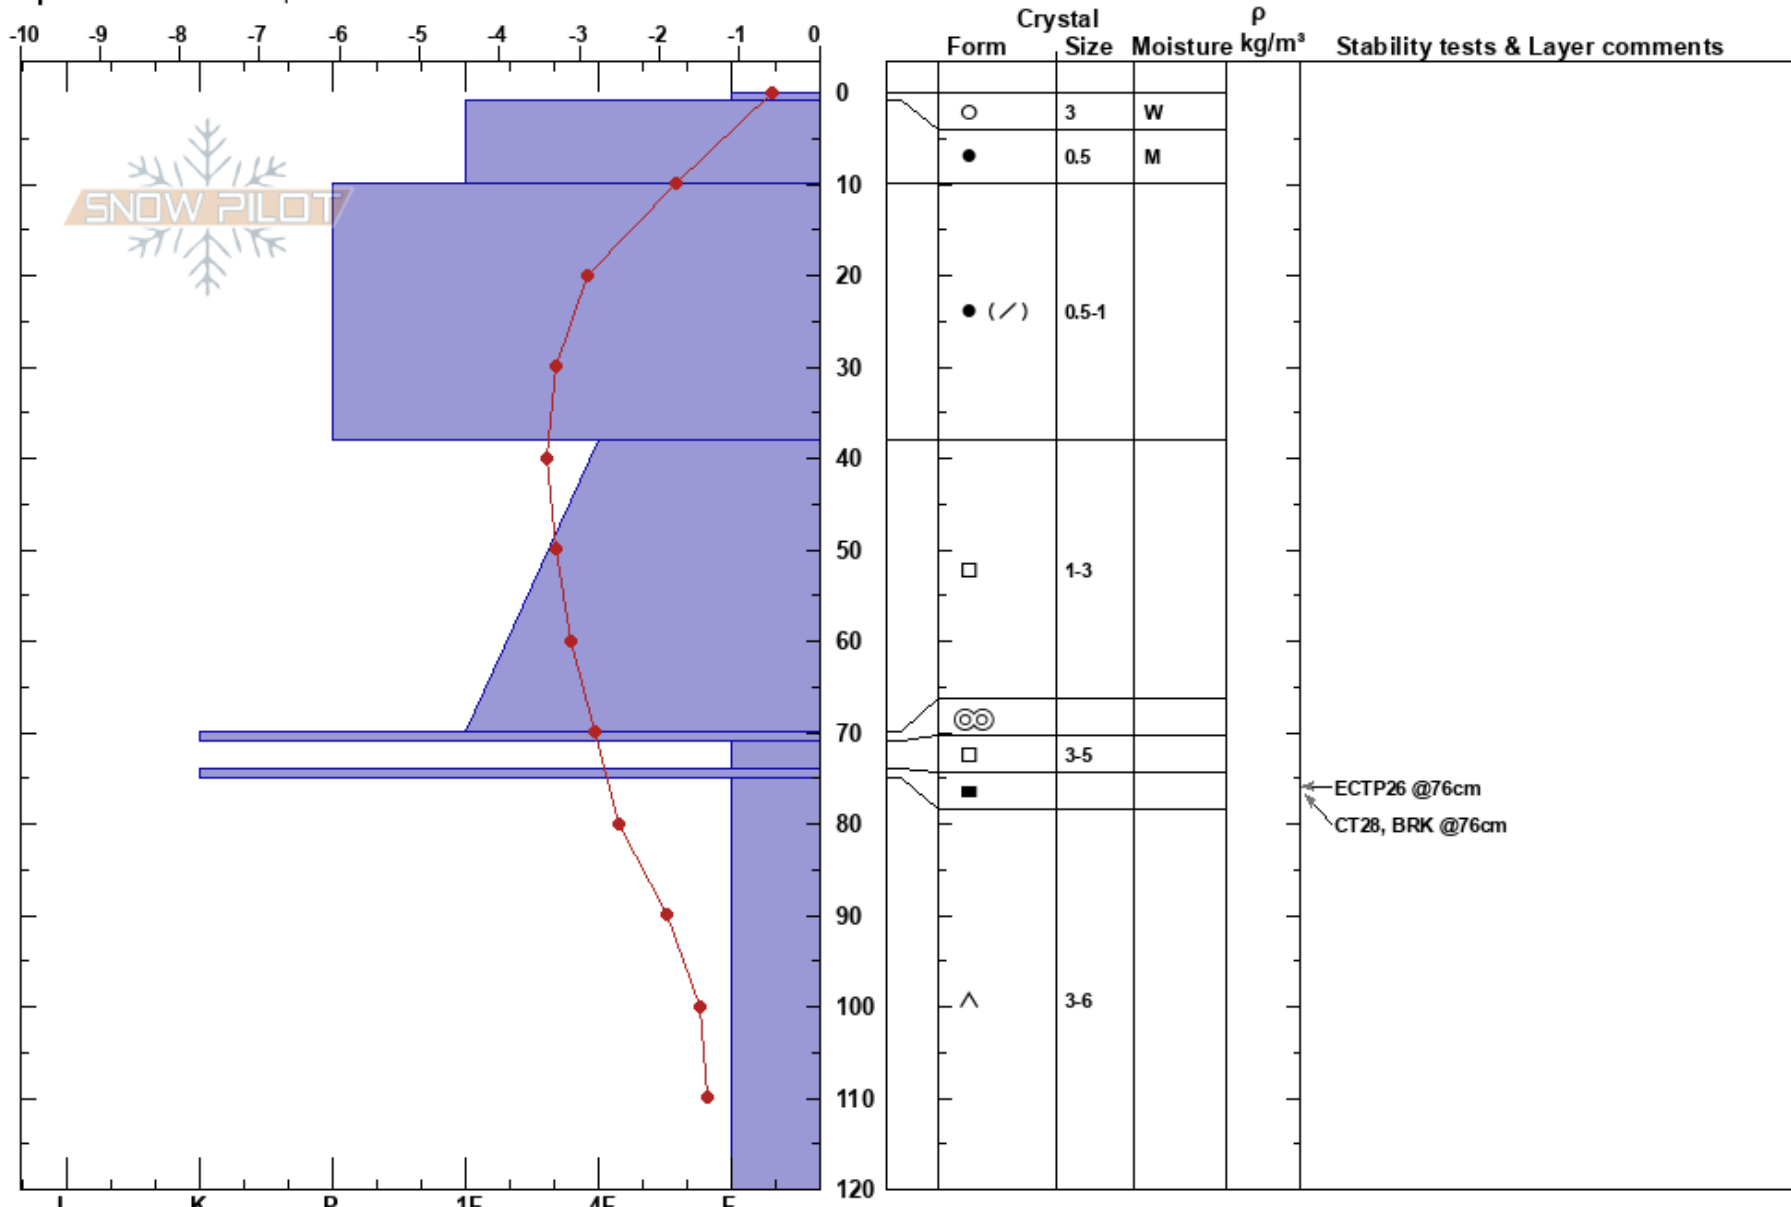

Svelav Pro 2 training
 Abisko
 Sweden
Elevation: 803 m
Aspect: SE
Specifics: We skied slope

Ville Väkeväinen
 04/04/2017 - 12:45
Co-ord: 68.35226N, 18.72130E
Slope Angle: 21°
Wind Loading: no

Stability: HS: 120
Air Temperature: 2.2°C **PF:** 9
Sky Cover: BKN
Precipitation: NO
Wind: SW Light Breeze

Layer Notes:

Notes: Nuolja Långsvengen. Sun begin shining during test and snow started to melt in pit walls so i had to shave it to reach dry snow.