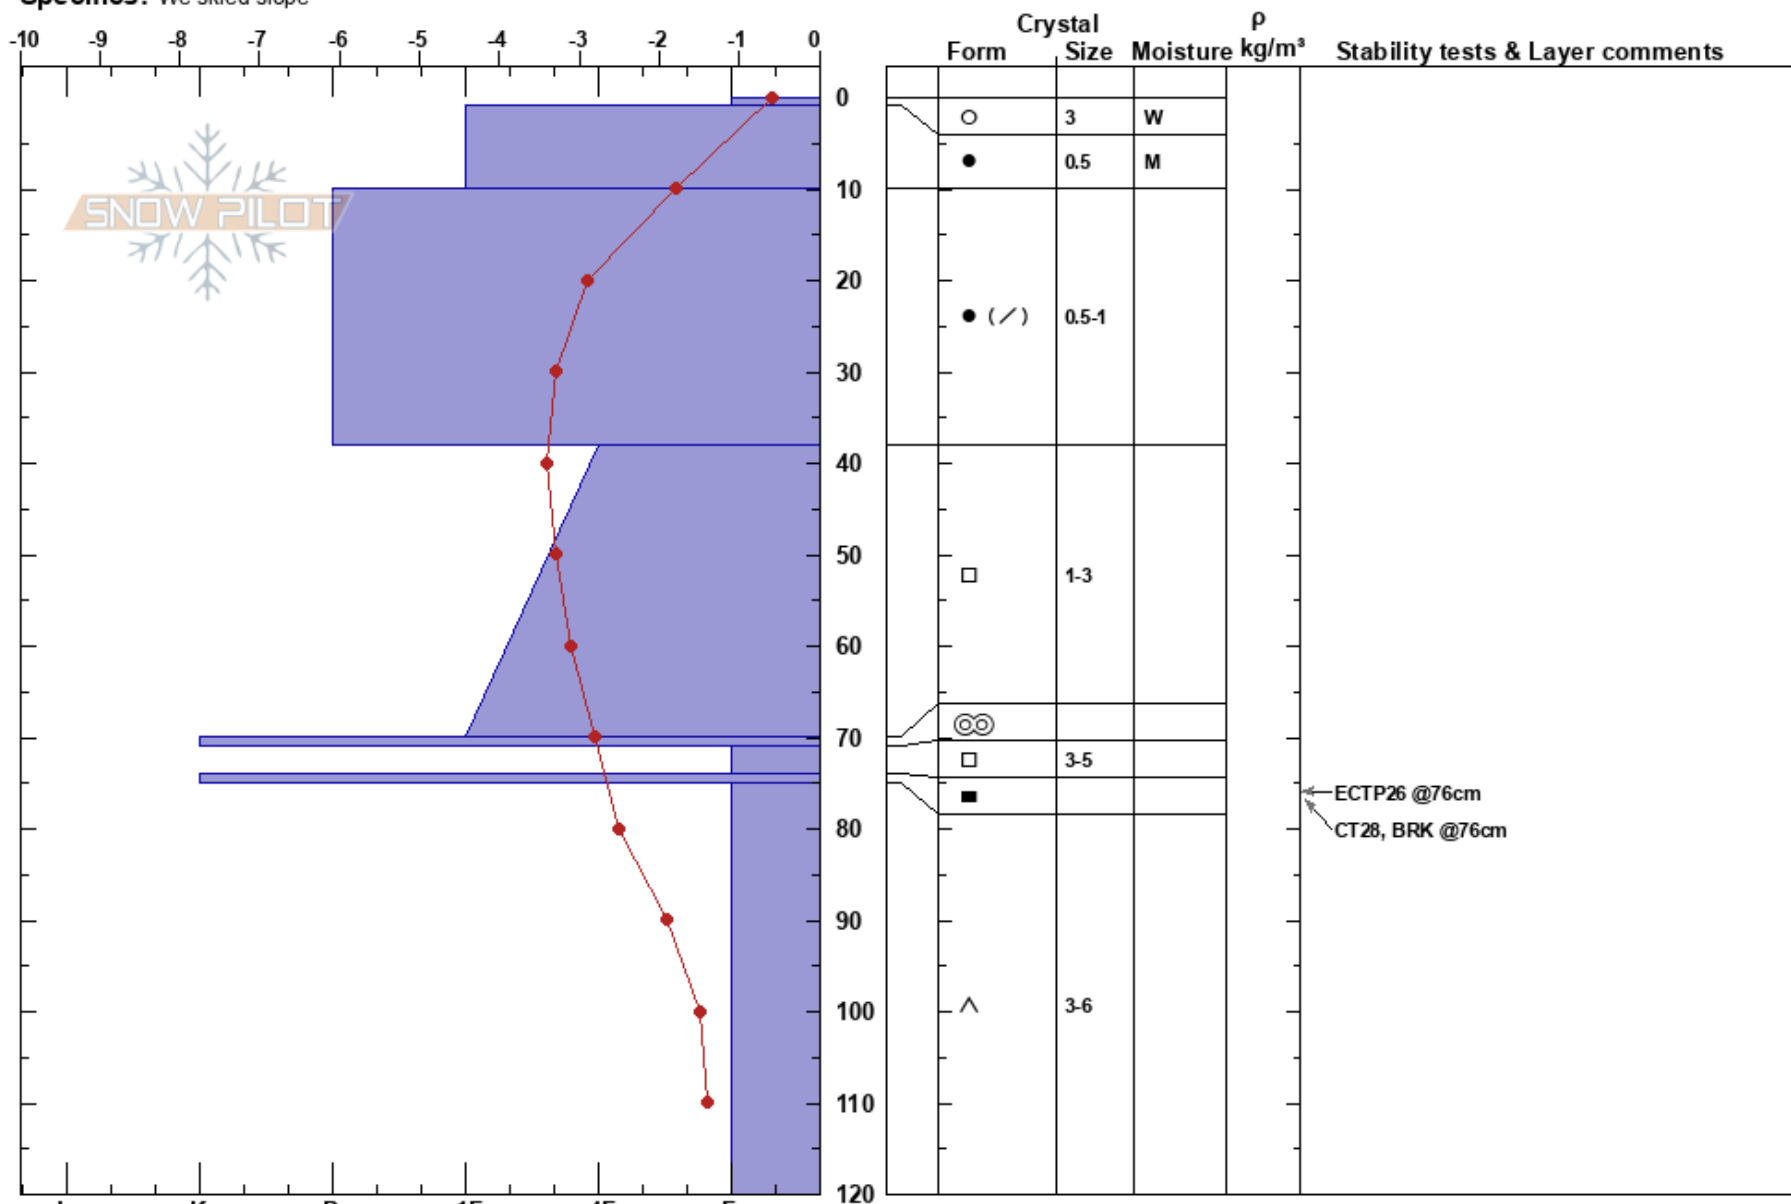

Svelav Pro 2 training
 Abisko
 Sweden
Elevation: 803 m
Aspect: SE
Specifics: We skied slope

Ville Väkeväinen
 04/04/2017 - 12:45
Co-ord: 68.35226N, 18.72130E
Slope Angle: 21°
Wind Loading: no

Stability: HS: 120
Air Temperature: 2.2°C PF: 9
Sky Cover: BKN
Precipitation: NO
Wind: SW Light Breeze

Layer Notes:

Notes: Nuolja Långsvengen. Sun begin shining during test and snow started to melt in pit walls so i had to shave it to reach dry snow.