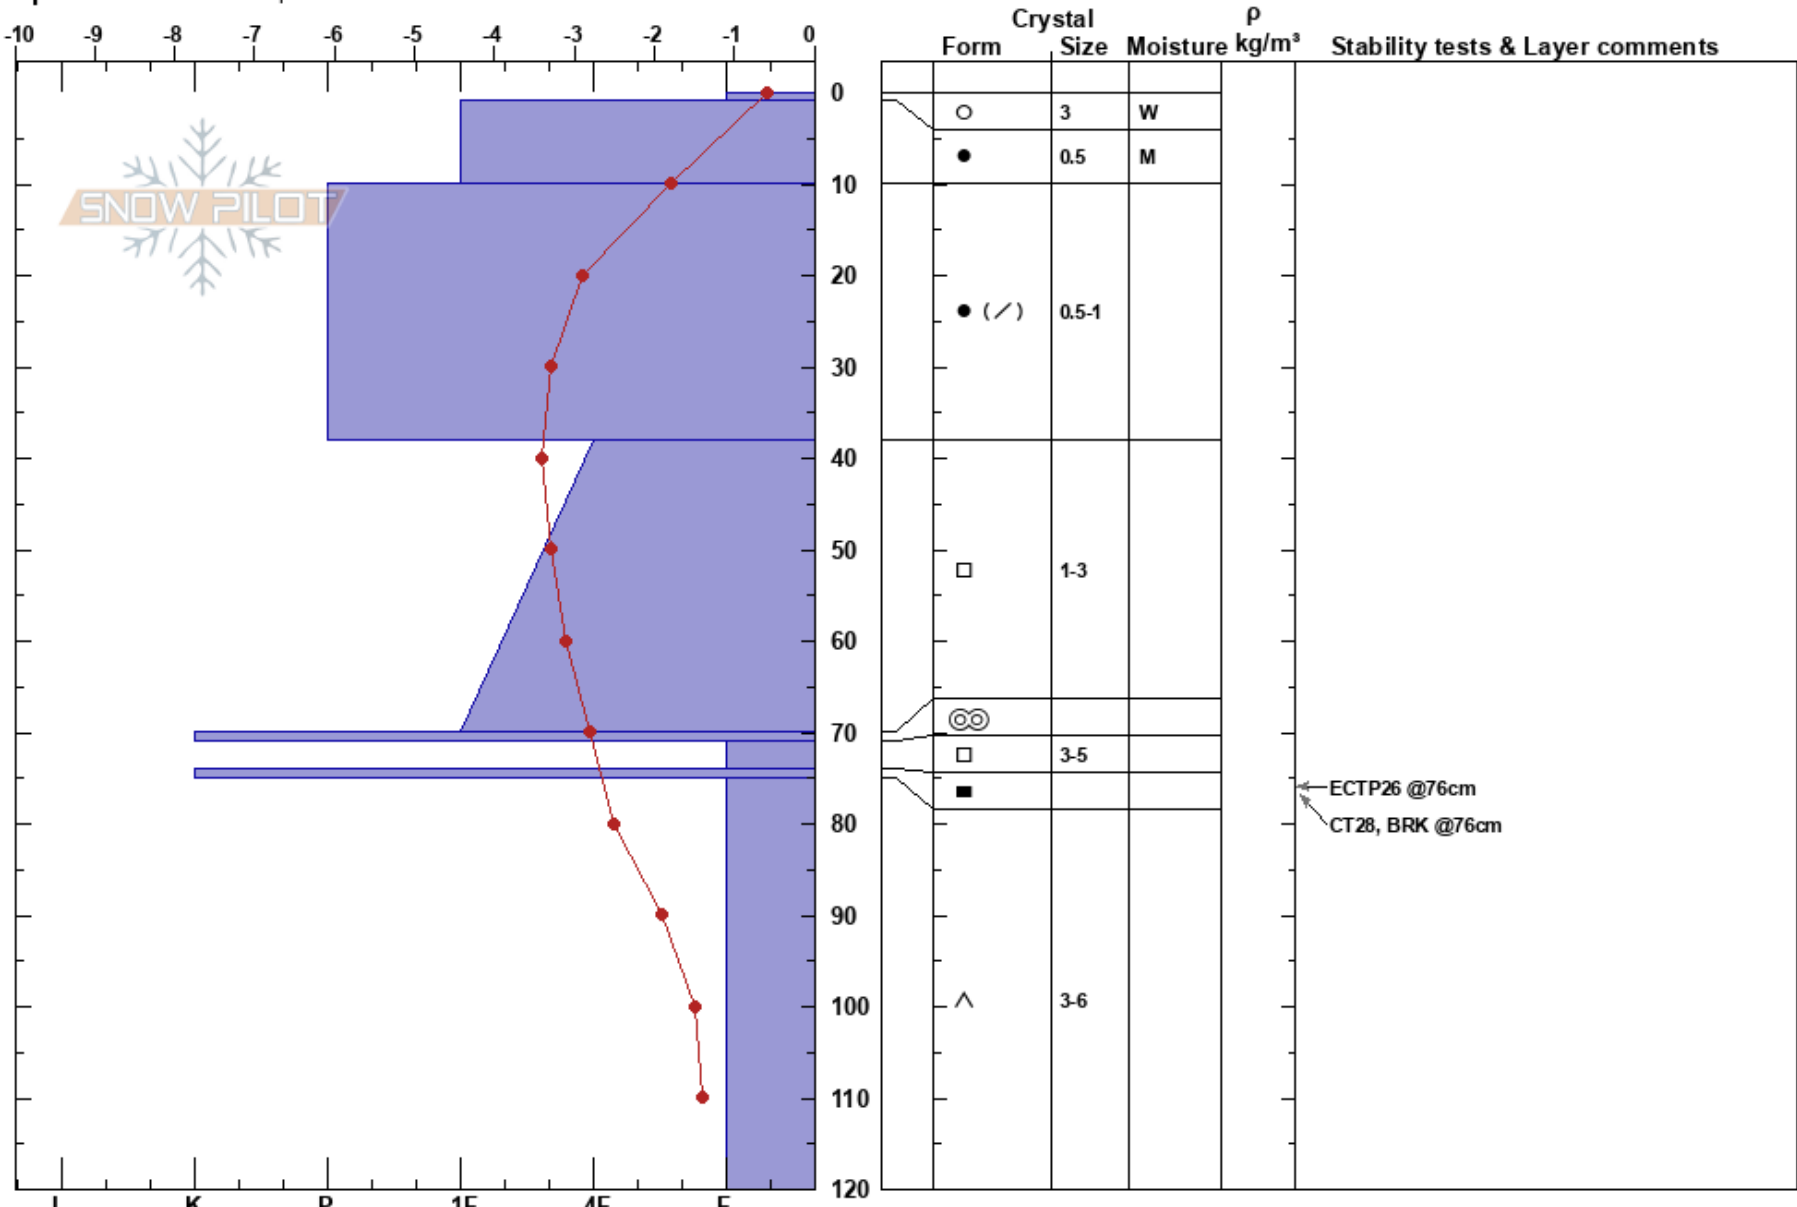

Svelav Pro 2 training
 Abisko
 Sweden
Elevation: 803 m
Aspect: SE
Specifics: We skied slope

Ville Väkeväinen
 04/04/2017 - 12:45
Co-ord: 68.35226N, 18.72130E
Slope Angle: 21°
Wind Loading: no

Stability: HS: 120
Air Temperature: 2.2°C PF: 9
Sky Cover: BKN
Precipitation: NO
Wind: SW Light Breeze

Layer Notes:

Notes: Nuolja Långsvengen. Sun begin shining during test and snow started to melt in pit walls so i had to shave it to reach dry snow.