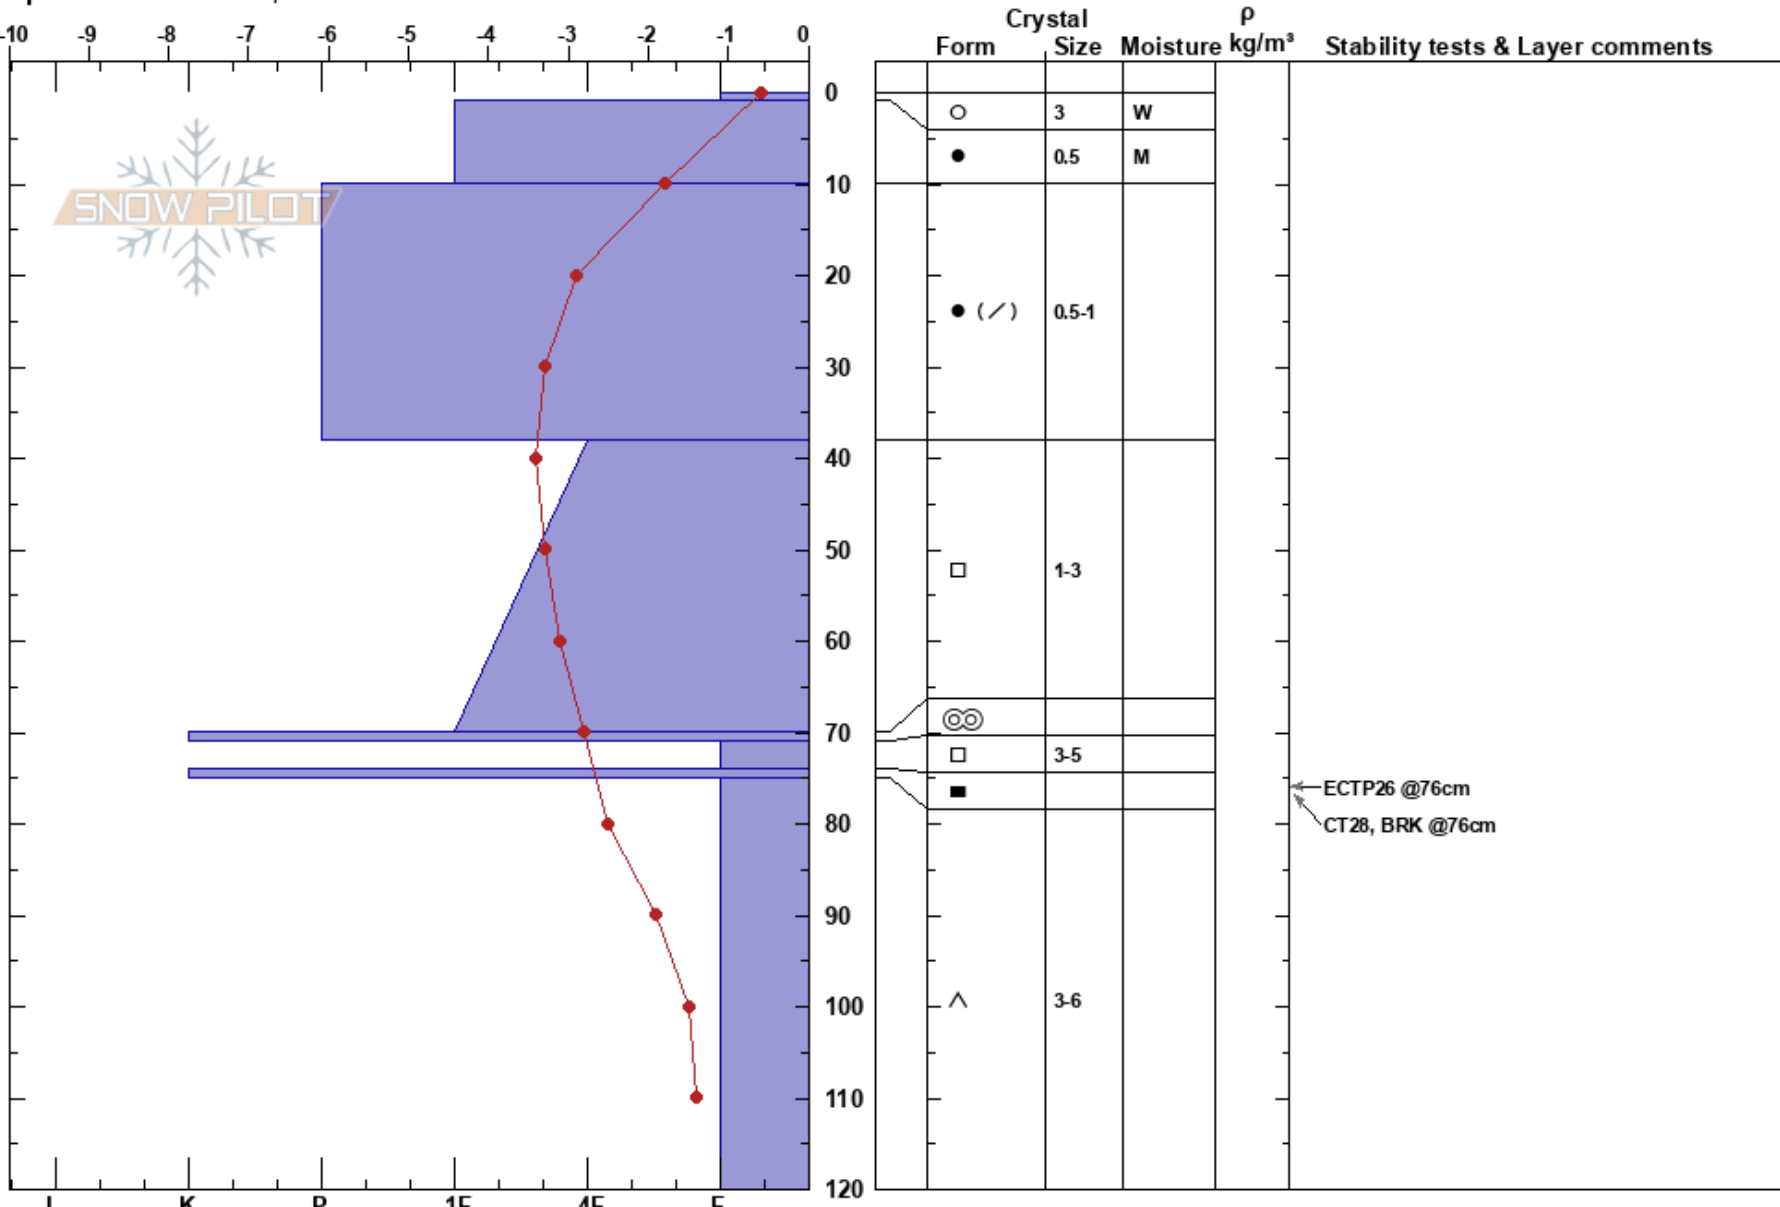

Svelav Pro 2 training  
 Abisko  
 Sweden  
**Elevation:** 803 m  
**Aspect:** SE  
**Specifics:** We skied slope

Ville Väkeväinen  
 04/04/2017 - 12:45  
**Co-ord:** 68.35226N, 18.72130E  
**Slope Angle:** 21°  
**Wind Loading:** no

**Stability:** HS: 120  
**Air Temperature:** 2.2°C PF: 9  
**Sky Cover:** BKN  
**Precipitation:** NO  
**Wind:** SW Light Breeze

**Layer Notes:**

**Notes:** Nuolja Långsvengen. Sun begin shining during test and snow started to melt in pit walls so i had to shave it to reach dry snow.