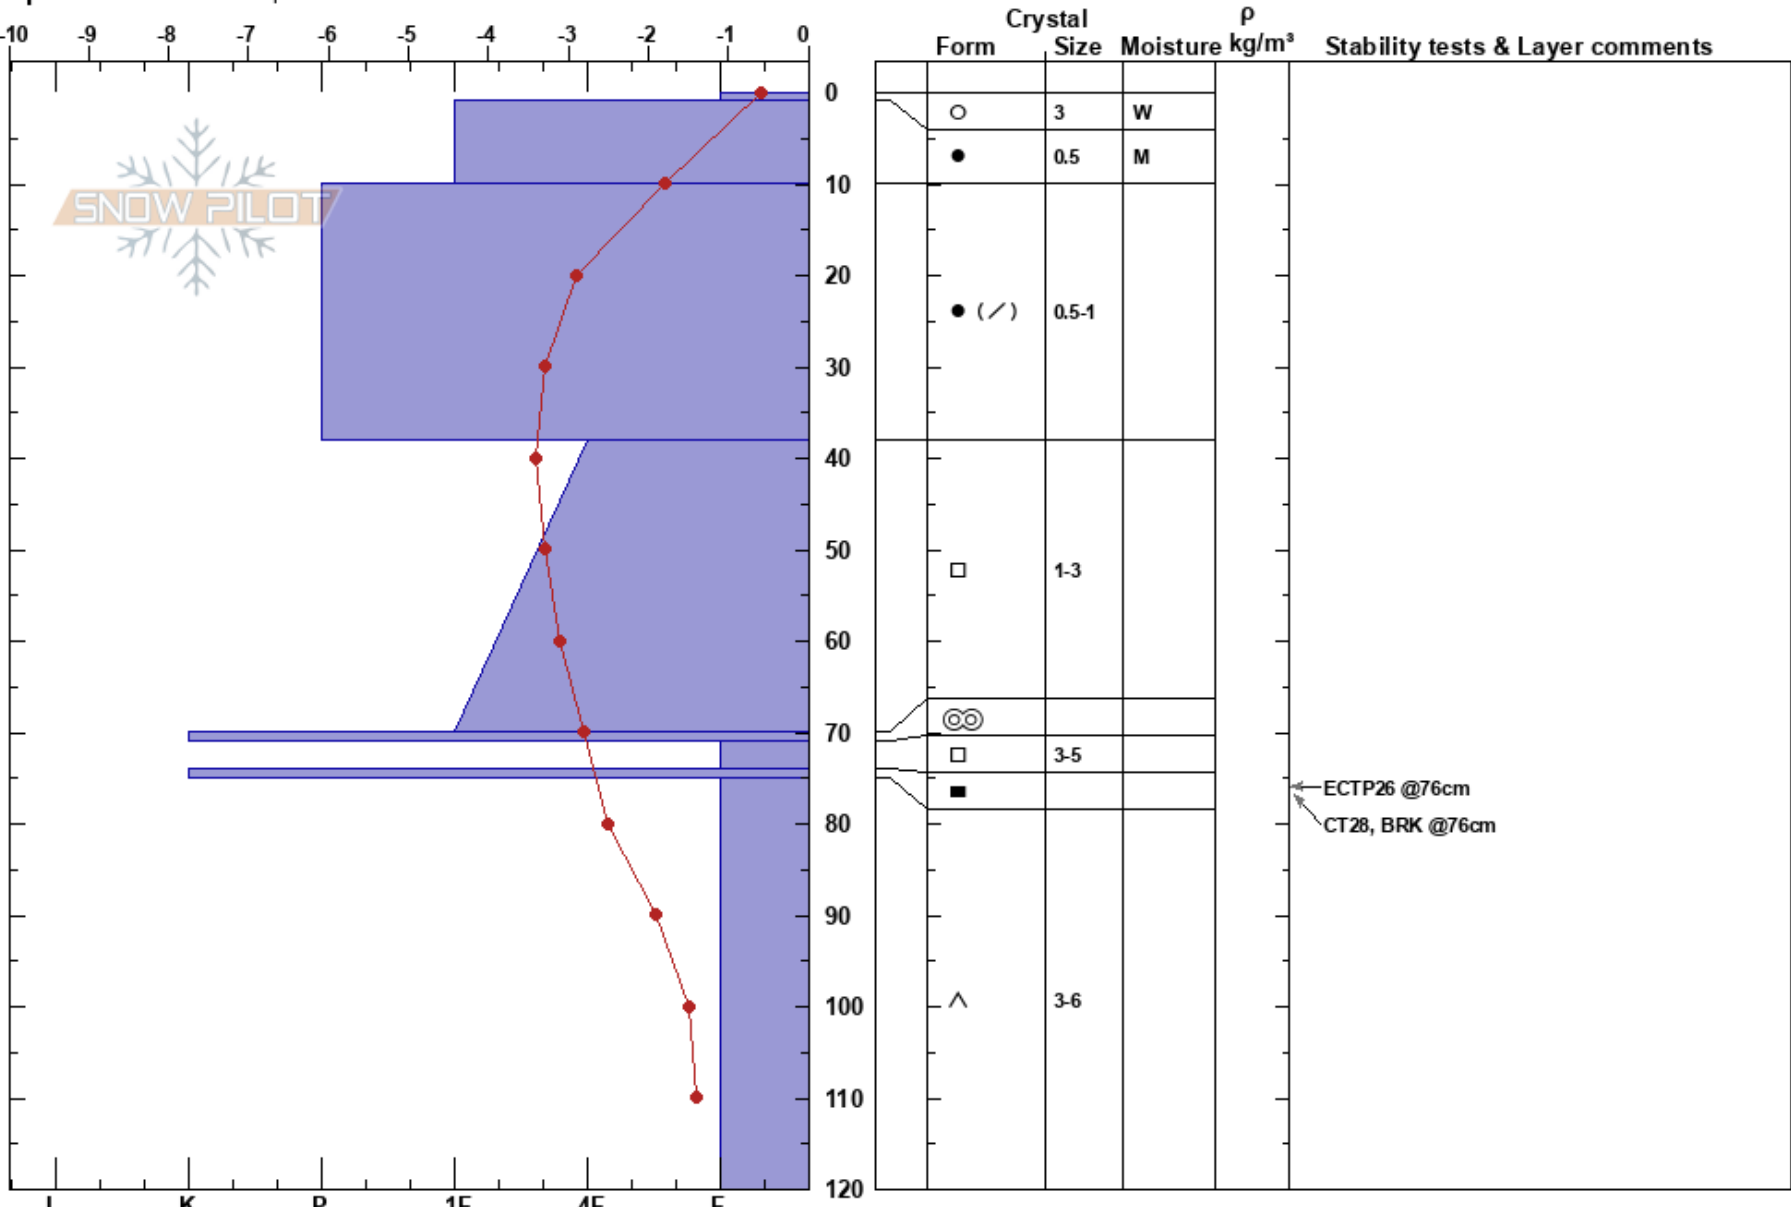

Svelav Pro 2 training
 Abisko
 Sweden
Elevation: 803 m
Aspect: SE
Specifics: We skied slope

Ville Väkeväinen
 04/04/2017 - 12:45
Co-ord: 68.35226N, 18.72130E
Slope Angle: 21°
Wind Loading: no

Stability: **HS:** 120 **Layer Notes:**
Air Temperature: 2.2°C **PF:** 9
Sky Cover: BKN
Precipitation: NO
Wind: SW Light Breeze