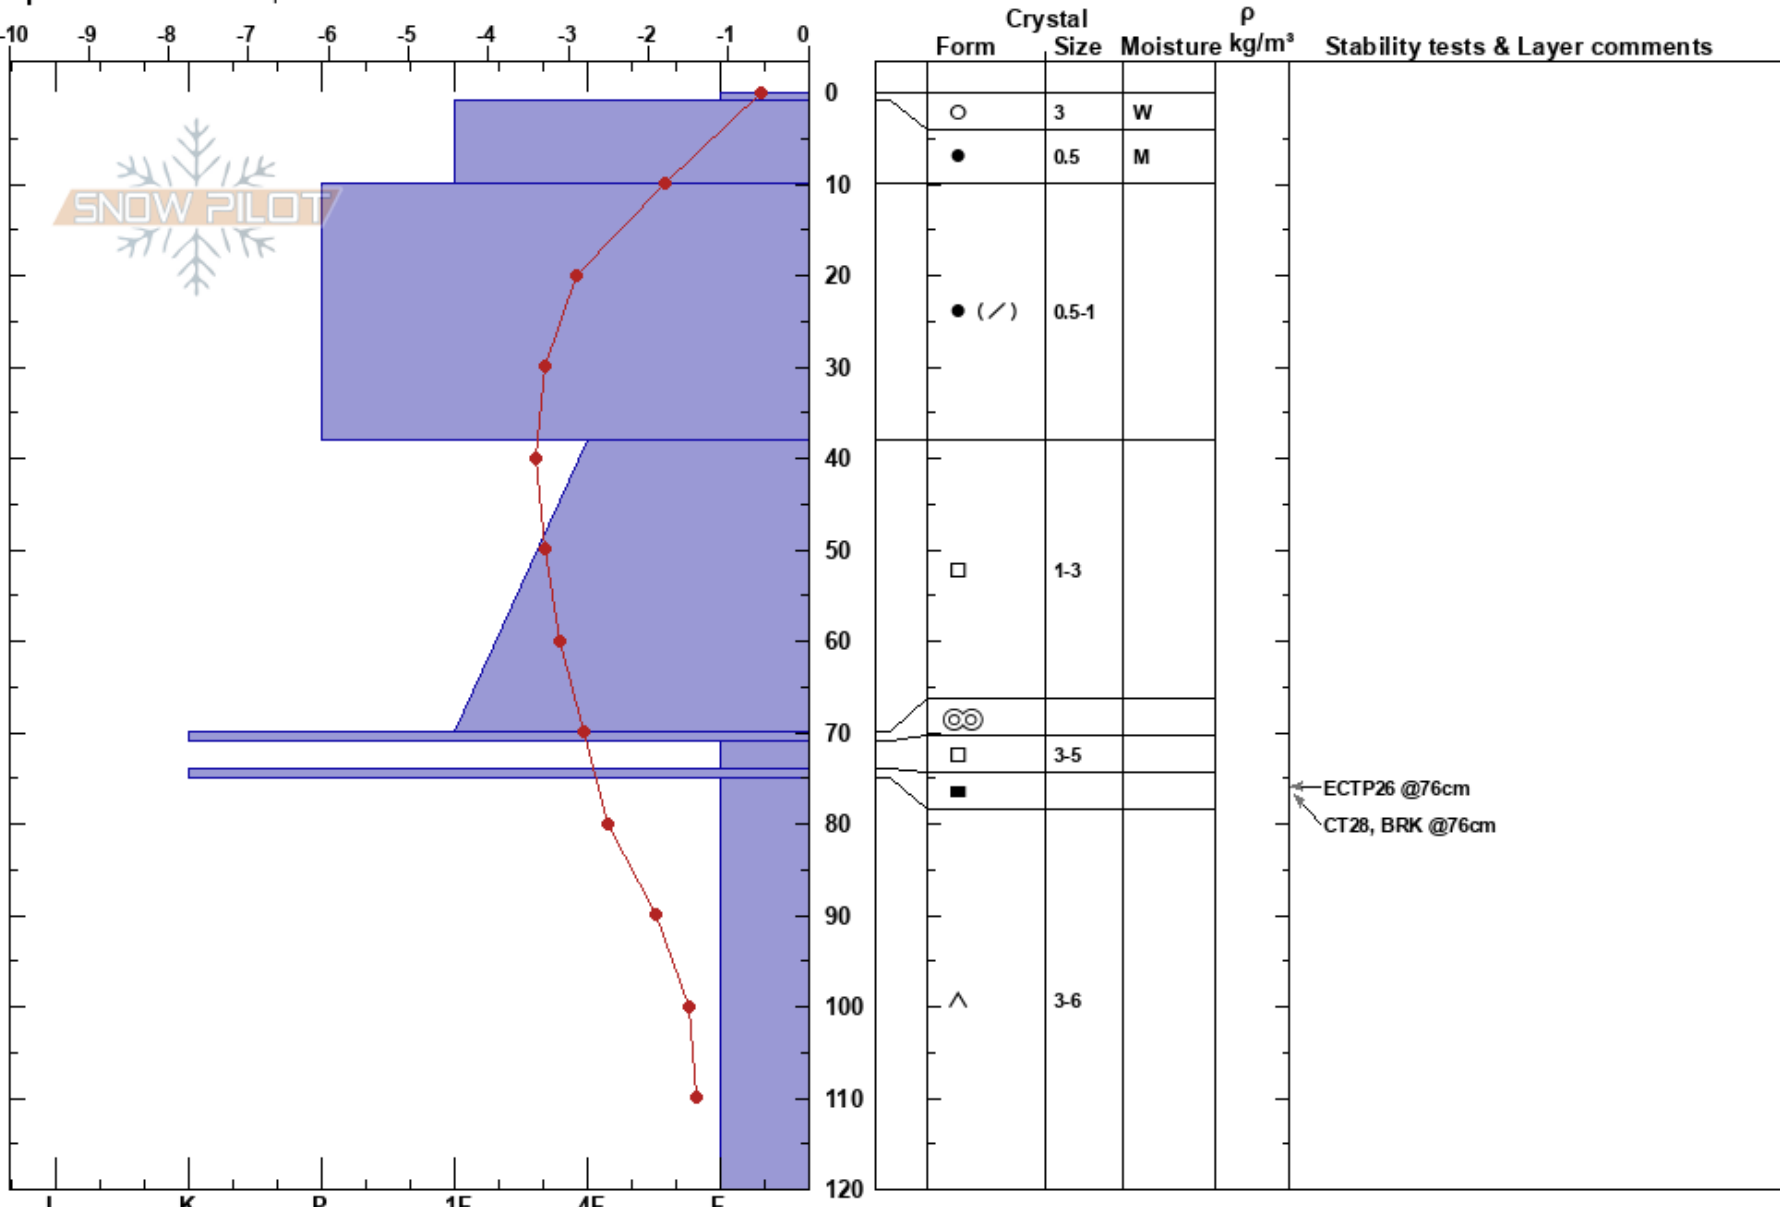

Svelav Pro 2 training
 Abisko
 Sweden
Elevation: 803 m
Aspect: SE
Specifics: We skied slope

Ville Väkeväinen
 04/04/2017 - 12:45
Co-ord: 68.35226N, 18.72130E
Slope Angle: 21°
Wind Loading: no

Stability: HS: 120
Air Temperature: 2.2°C PF: 9
Sky Cover: BKN
Precipitation: NO
Wind: SW Light Breeze

Layer Notes:

Notes: Nuolja Långsvengen. Sun begin shining during test and snow started to melt in pit walls so i had to shave it to reach dry snow.