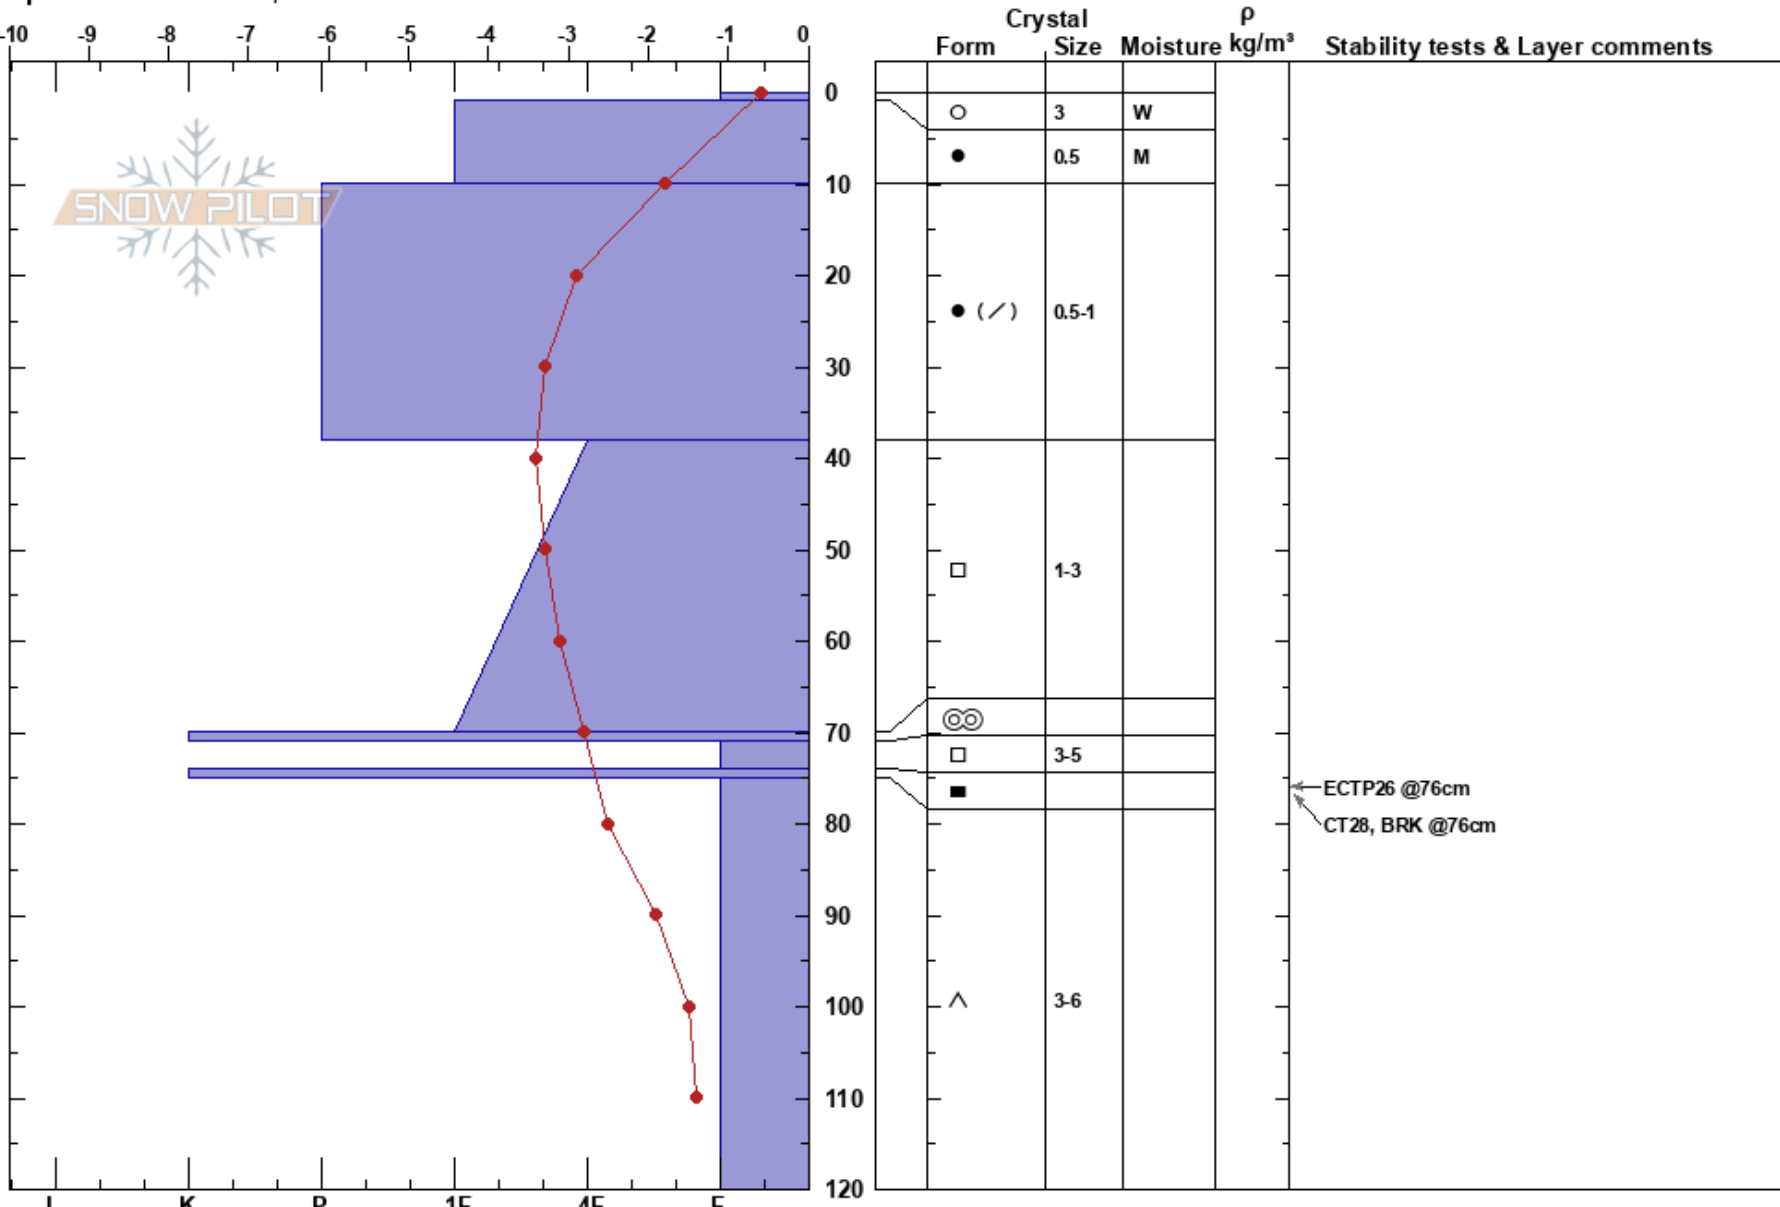

Svelav Pro 2 training  
 Abisko  
 Sweden  
**Elevation:** 803 m  
**Aspect:** SE  
**Specifics:** We skied slope

Ville Väkeväinen  
 04/04/2017 - 12:45  
**Co-ord:** 68.35226N, 18.72130E  
**Slope Angle:** 21°  
**Wind Loading:** no

**Stability:** HS: 120  
**Air Temperature:** 2.2°C **PF:** 9  
**Sky Cover:** BKN  
**Precipitation:** NO  
**Wind:** SW Light Breeze

**Layer Notes:**

**Notes:** Nuolja Långsvengen. Sun begin shining during test and snow started to melt in pit walls so i had to shave it to reach dry snow.