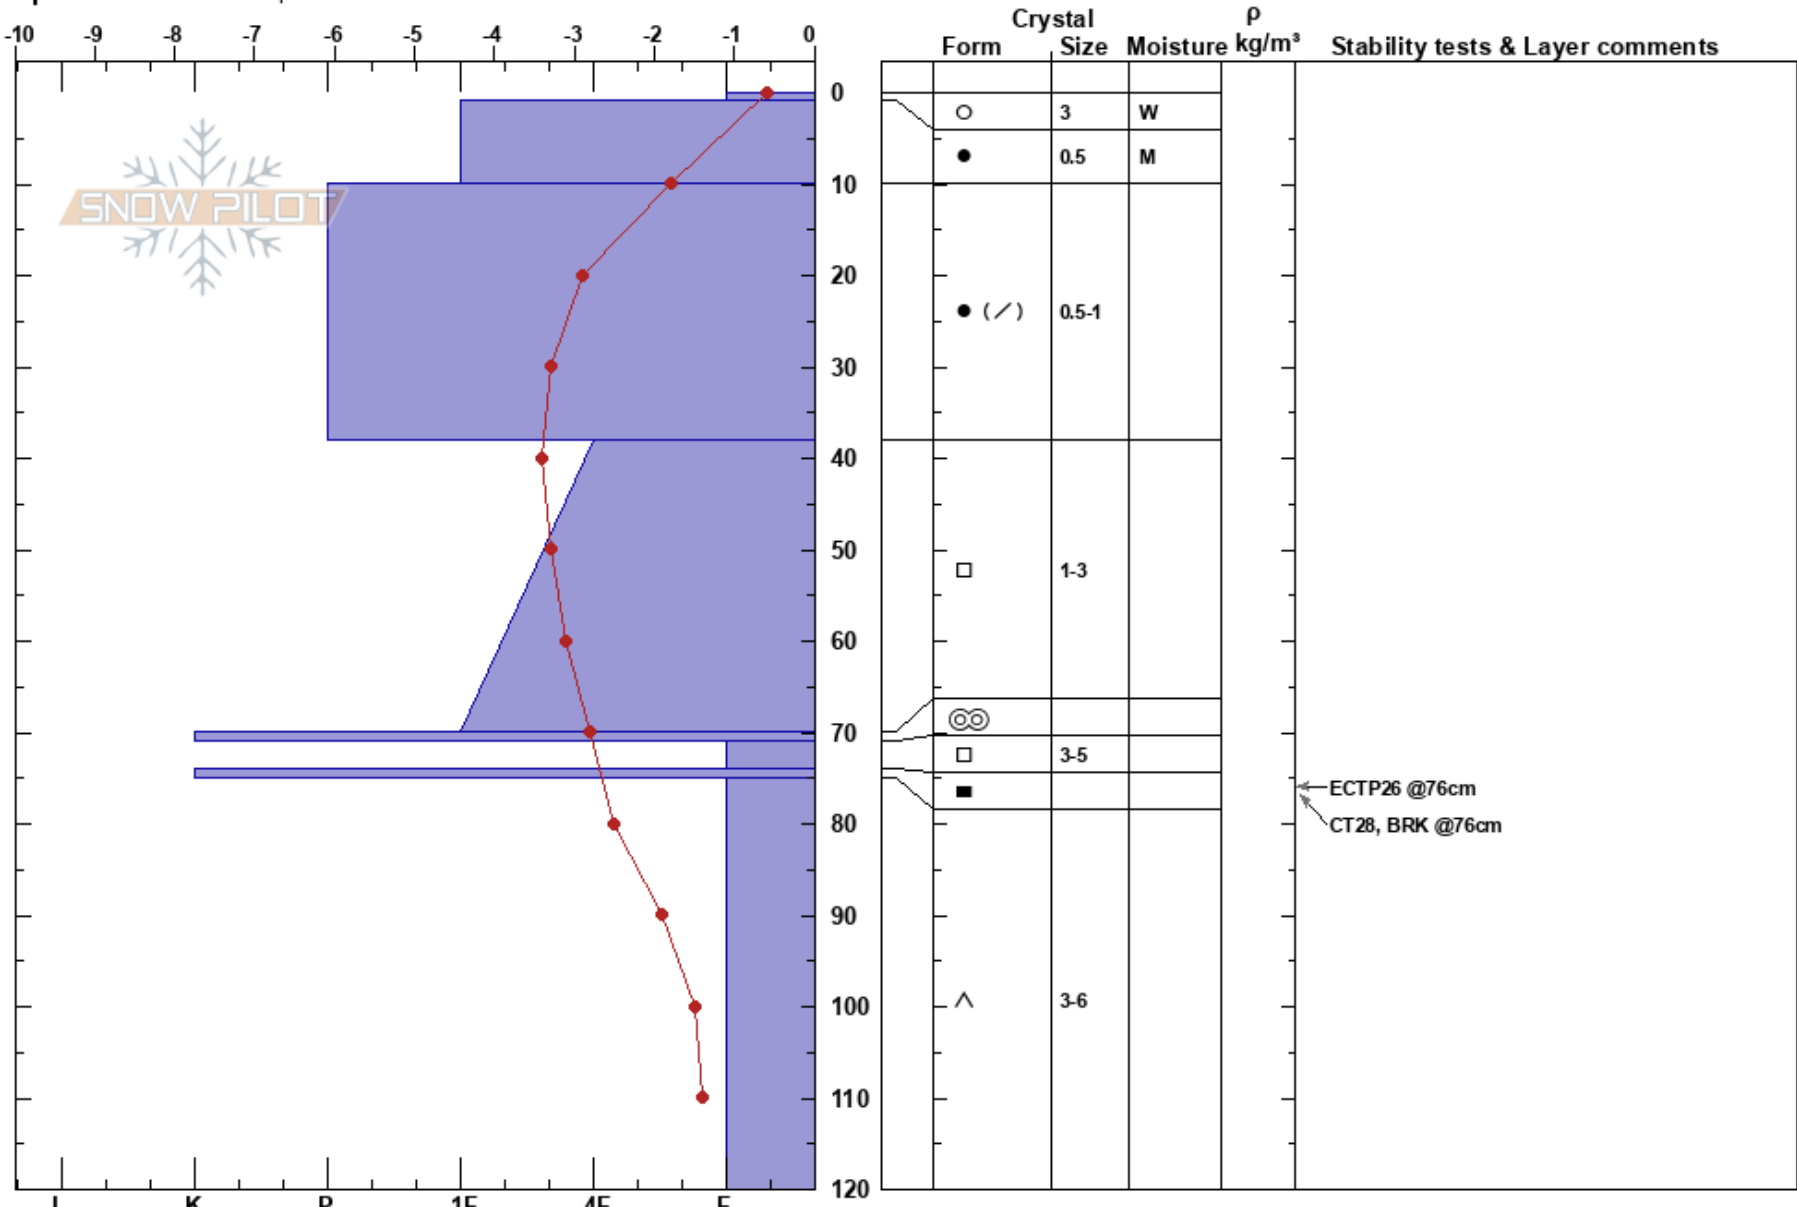

Svelav Pro 2 training
 Abisko
 Sweden
Elevation: 803 m
Aspect: SE
Specifics: We skied slope

Ville Väkeväinen
 04/04/2017 - 12:45
Co-ord: 68.35226N, 18.72130E
Slope Angle: 21°
Wind Loading: no

Stability: HS: 120
Air Temperature: 2.2°C **PF:** 9
Sky Cover: BKN
Precipitation: NO
Wind: SW Light Breeze