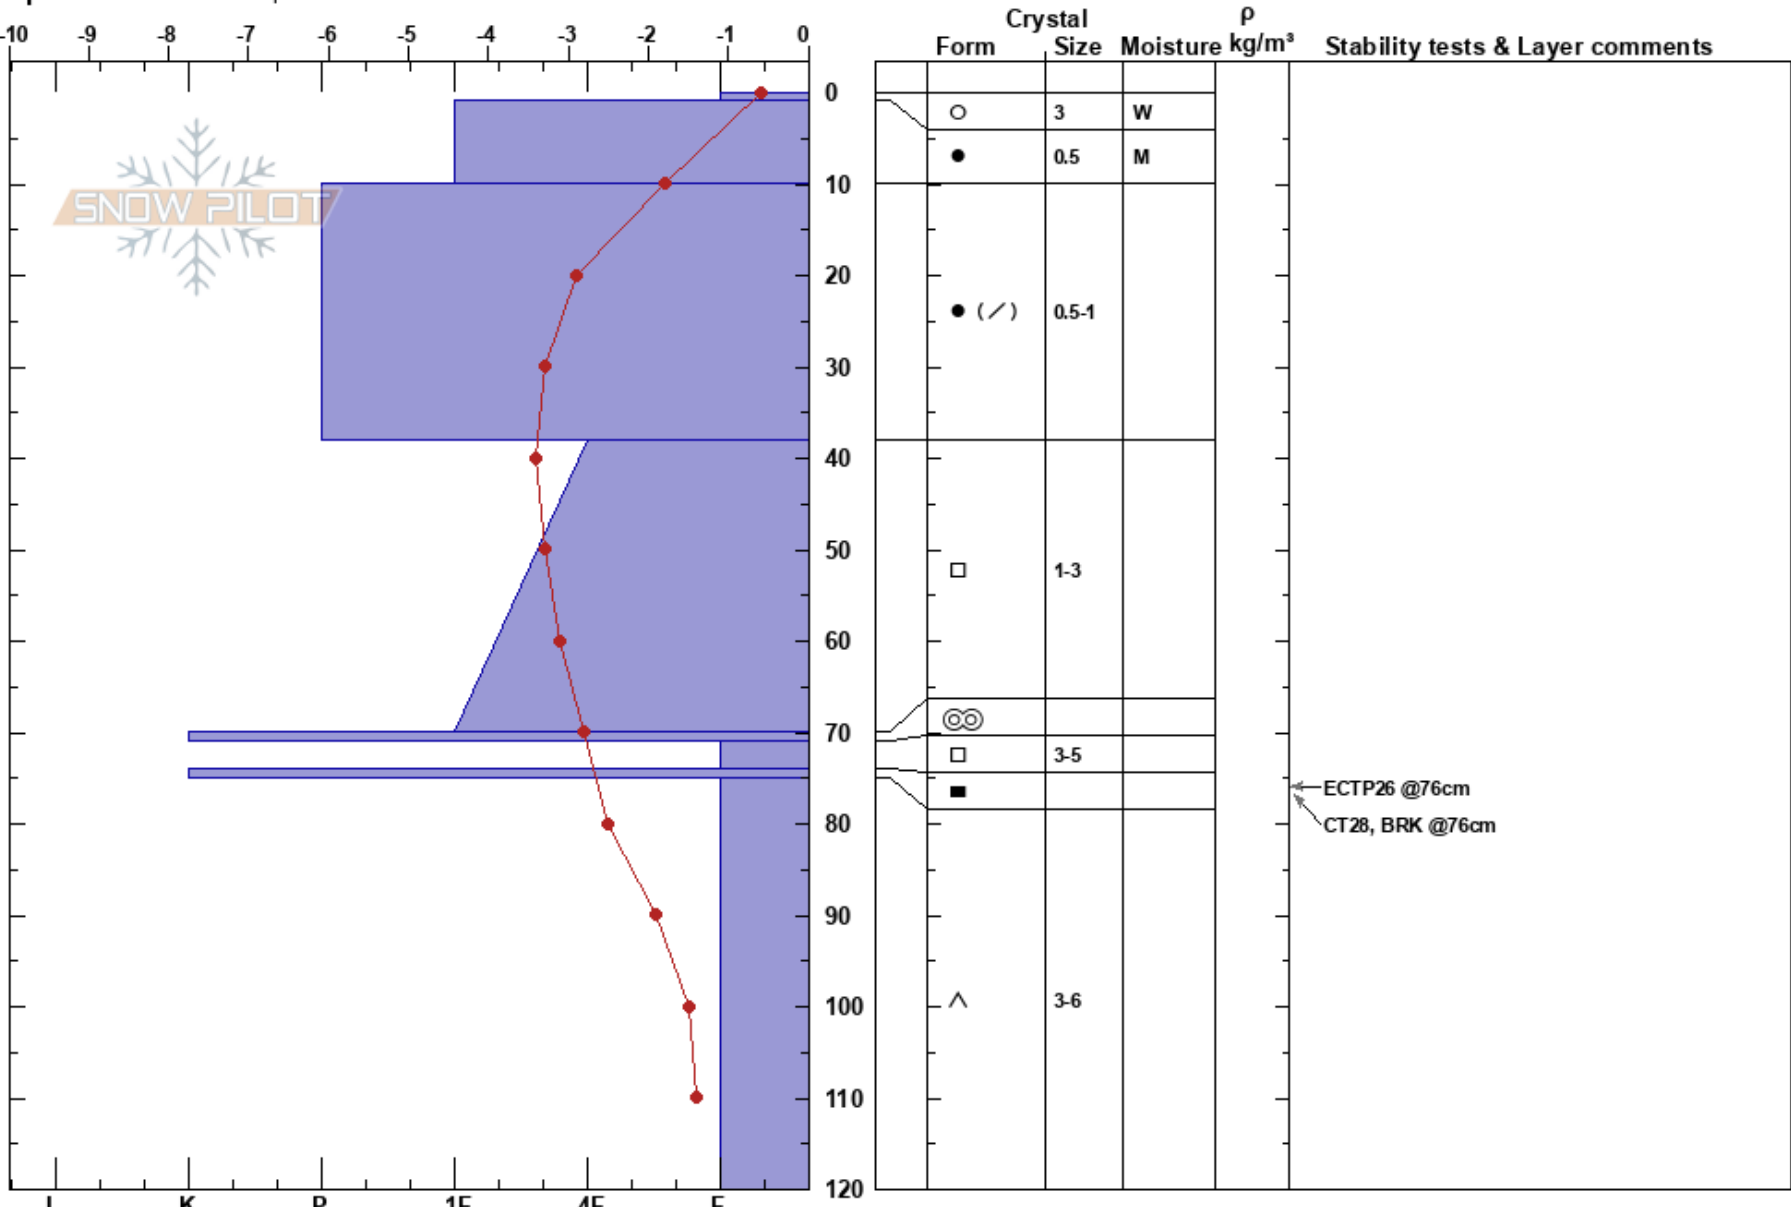

Svelav Pro 2 training  
 Abisko  
 Sweden  
**Elevation:** 803 m  
**Aspect:** SE  
**Specifics:** We skied slope

Ville Väkeväinen  
 04/04/2017 - 12:45  
**Co-ord:** 68.35226N, 18.72130E  
**Slope Angle:** 21°  
**Wind Loading:** no

**Stability:** HS: 120  
**Air Temperature:** 2.2°C PF: 9  
**Sky Cover:** BKN  
**Precipitation:** NO  
**Wind:** SW Light Breeze

**Layer Notes:**

**Notes:** Nuolja Långsvengen. Sun begin shining during test and snow started to melt in pit walls so i had to shave it to reach dry snow.