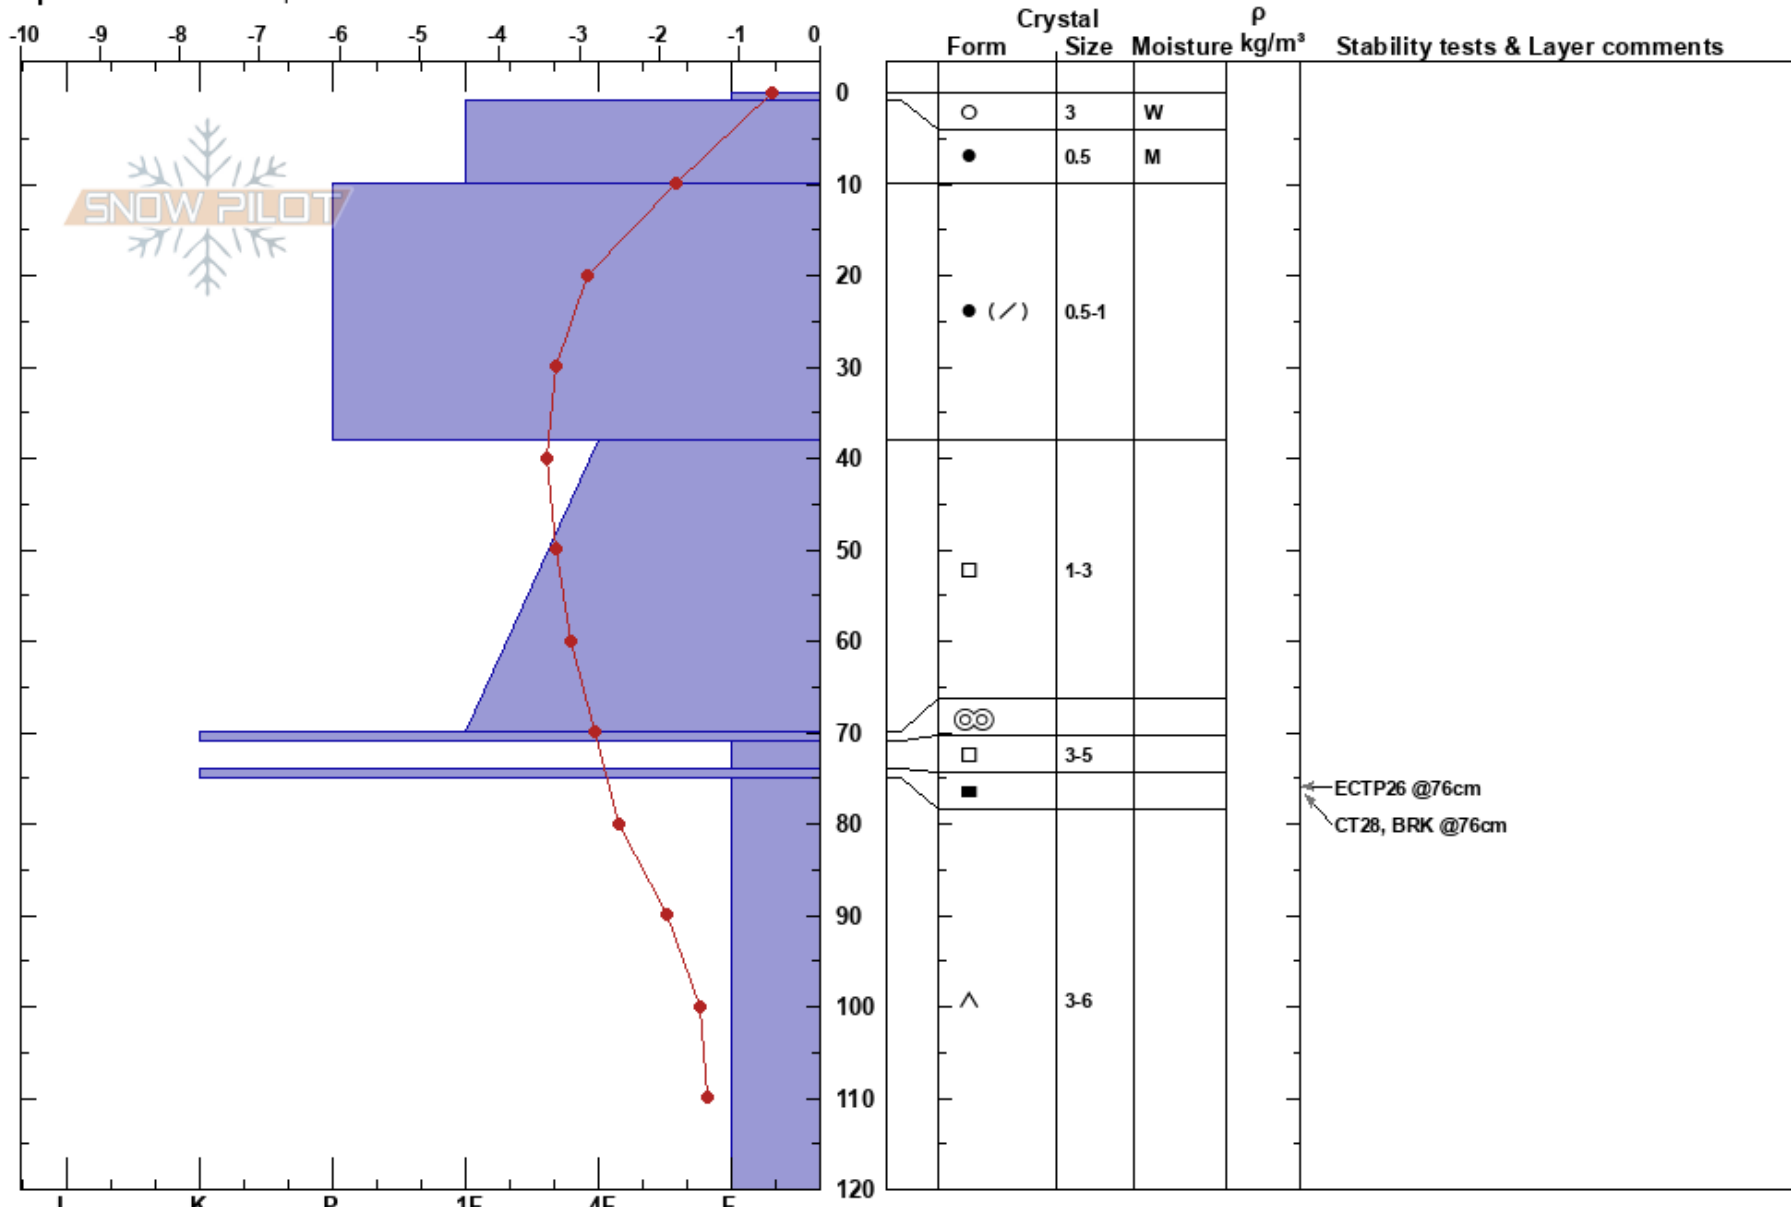

Svelav Pro 2 training  
 Abisko  
 Sweden  
**Elevation:** 803 m  
**Aspect:** SE  
**Specifics:** We skied slope

Ville Väkeväinen  
 04/04/2017 - 12:45  
**Co-ord:** 68.35226N, 18.72130E  
**Slope Angle:** 21°  
**Wind Loading:** no

**Stability:** HS: 120  
**Air Temperature:** 2.2°C PF: 9  
**Sky Cover:** BKN  
**Precipitation:** NO  
**Wind:** SW Light Breeze

**Layer Notes:**

**Notes:** Nuolja Långsvengen. Sun begin shining during test and snow started to melt in pit walls so i had to shave it to reach dry snow.