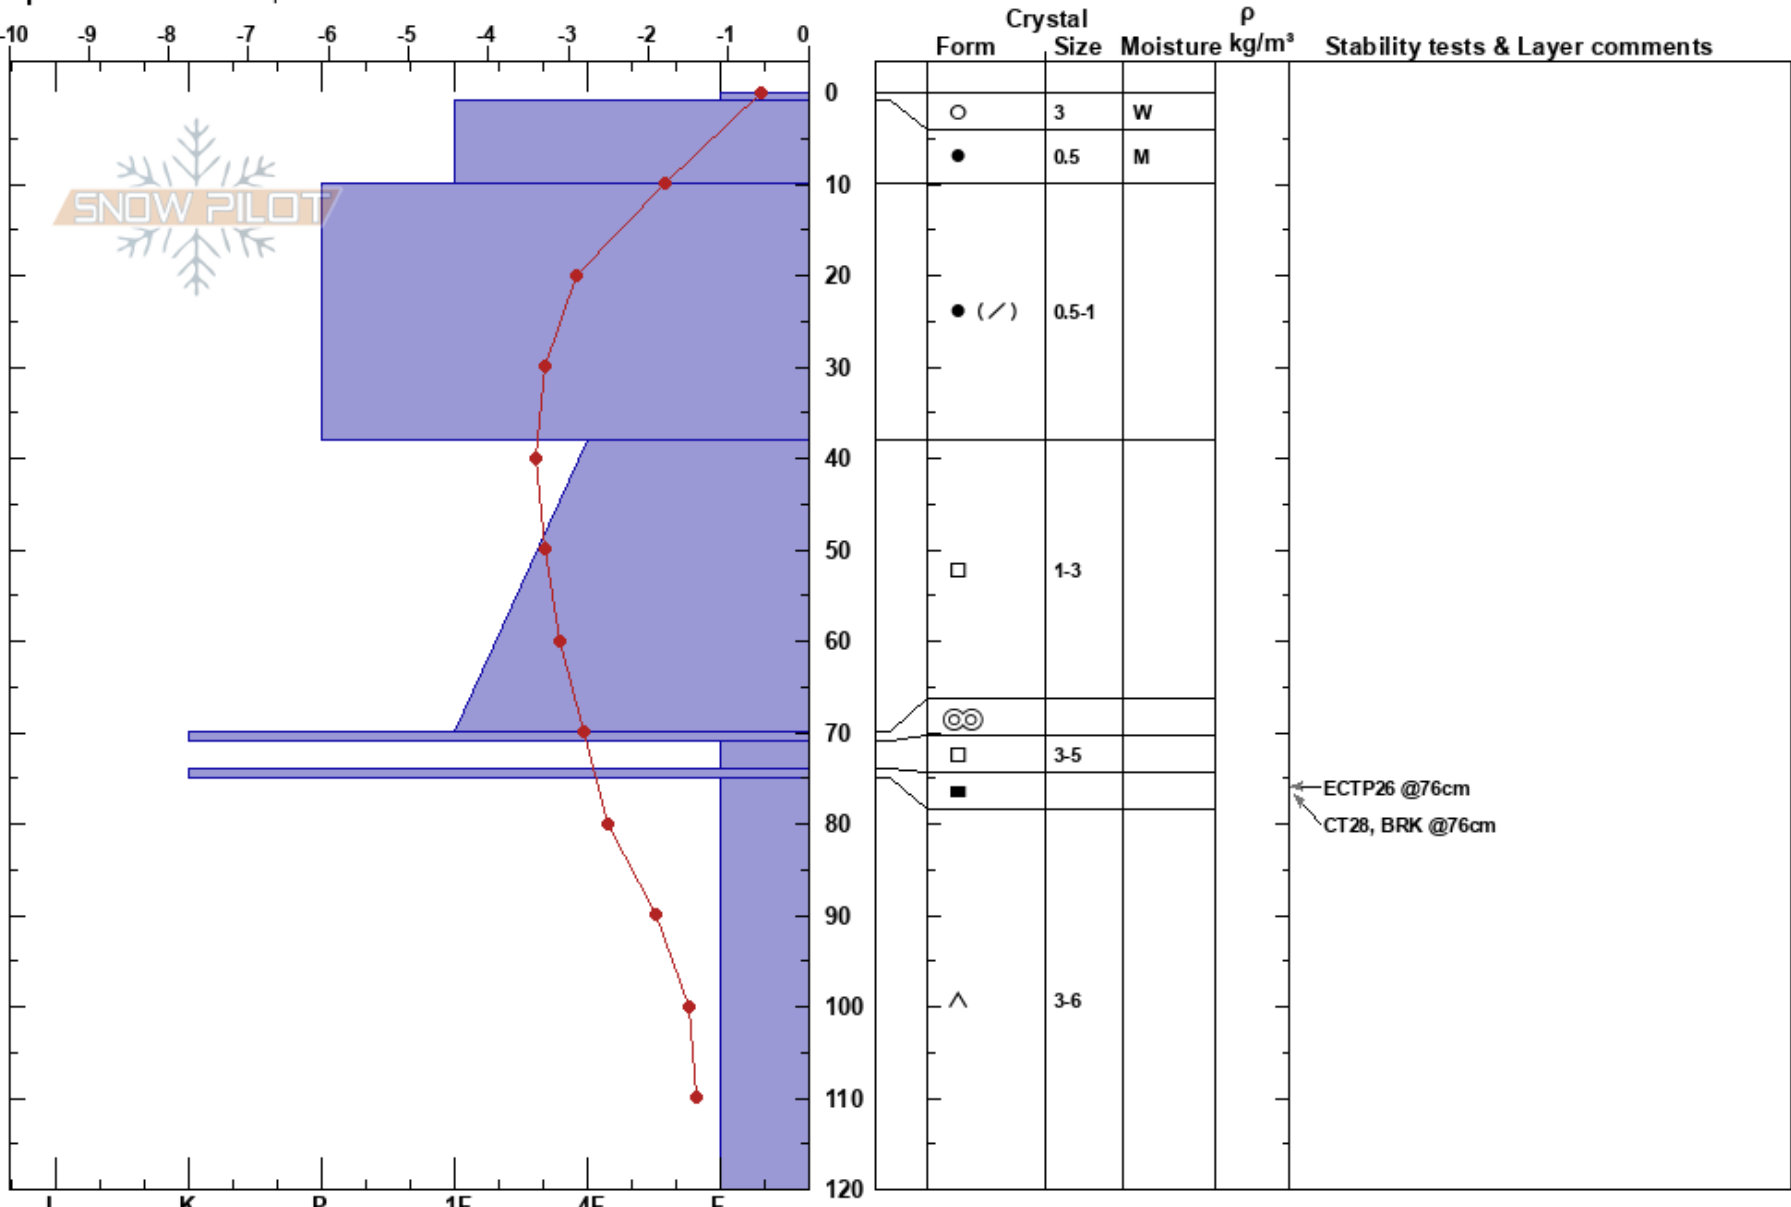

Svelav Pro 2 training
 Abisko
 Sweden
Elevation: 803 m
Aspect: SE
Specifics: We skied slope

Ville Väkeväinen
 04/04/2017 - 12:45
Co-ord: 68.35226N, 18.72130E
Slope Angle: 21°
Wind Loading: no

Stability: HS: 120
Air Temperature: 2.2°C PF: 9
Sky Cover: BKN
Precipitation: NO
Wind: SW Light Breeze

Layer Notes:

Notes: Nuolja Långsvengen. Sun begin shining during test and snow started to melt in pit walls so i had to shave it to reach dry snow.