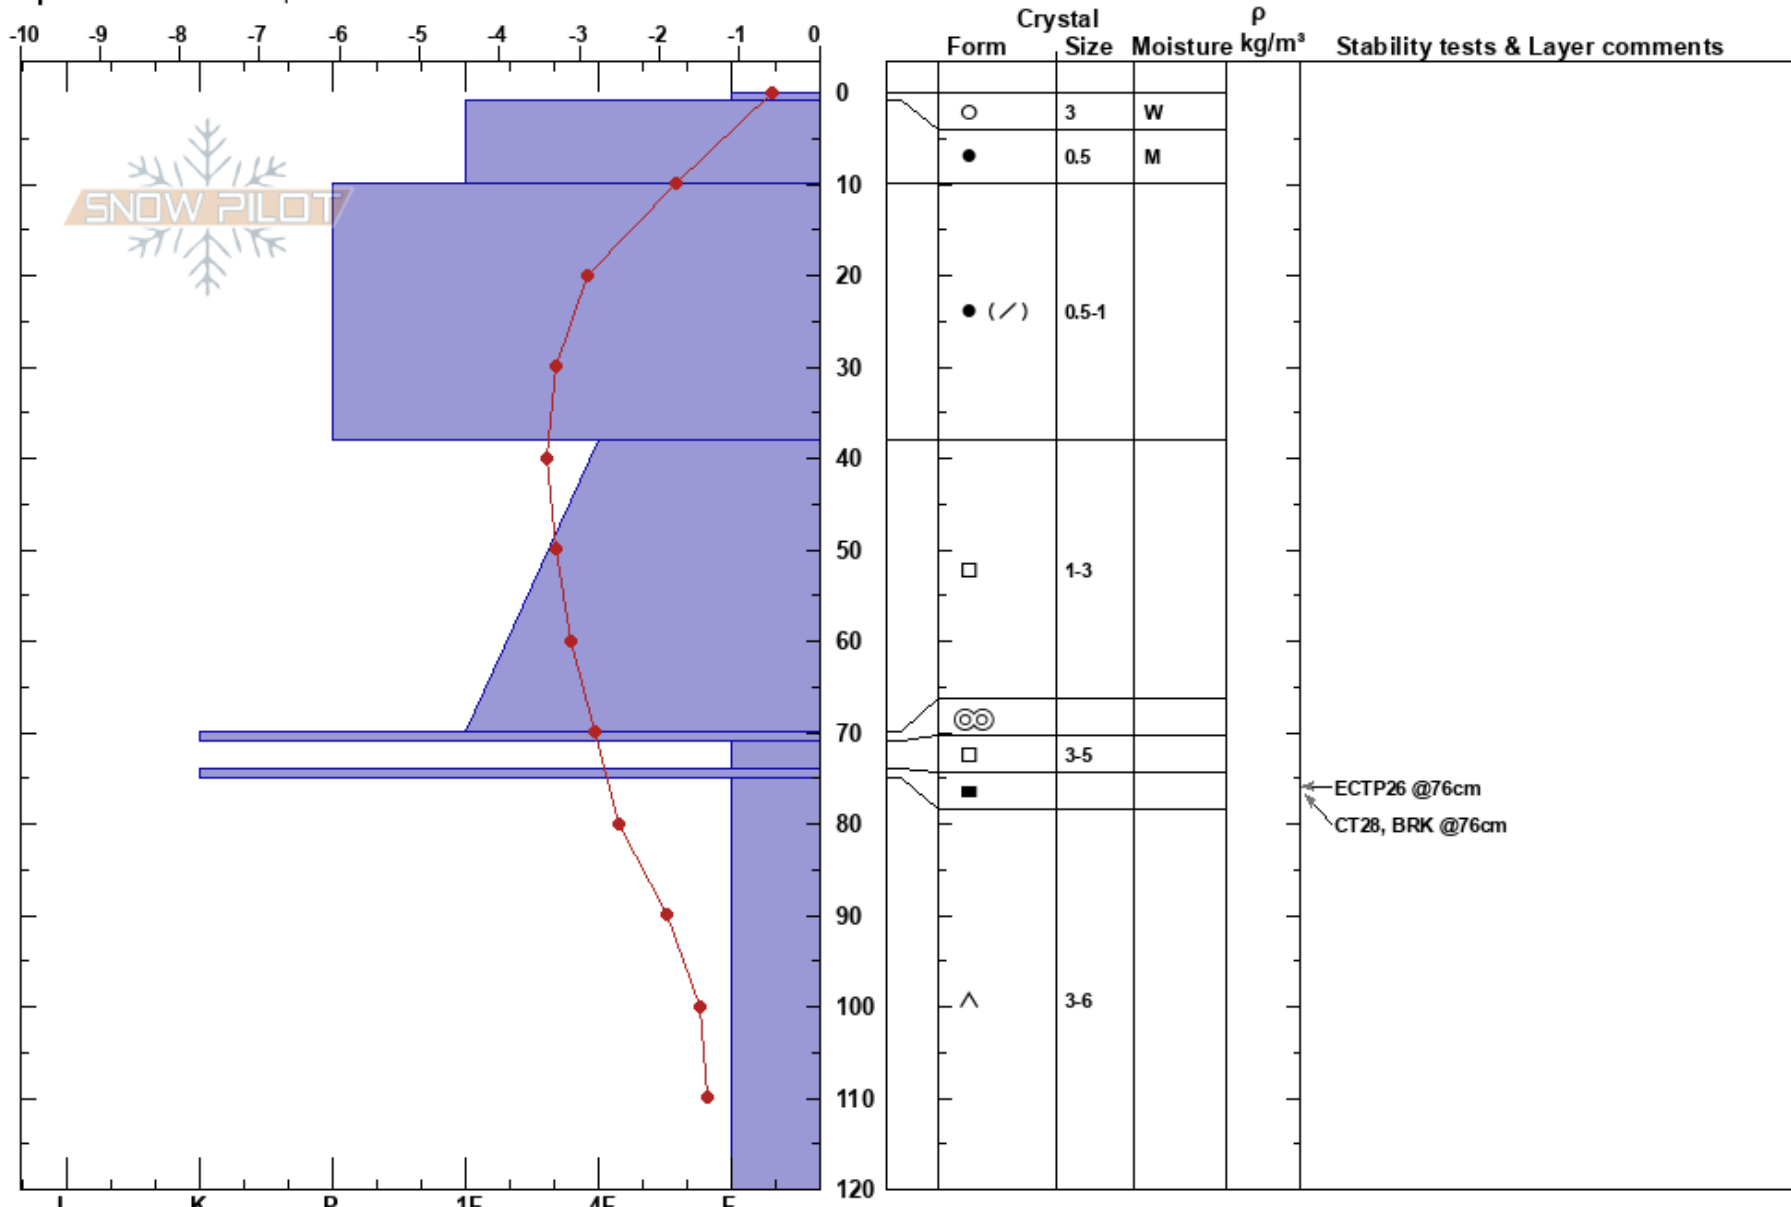

Svelav Pro 2 training
 Abisko
 Sweden
Elevation: 803 m
Aspect: SE
Specifics: We skied slope

Ville Väkeväinen
 04/04/2017 - 12:45
Co-ord: 68.35226N, 18.72130E
Slope Angle: 21°
Wind Loading: no

Stability: HS: 120
Air Temperature: 2.2°C PF: 9
Sky Cover: BKN
Precipitation: NO
Wind: SW Light Breeze

Layer Notes:

Notes: Nuolja Långsvengen. Sun begin shining during test and snow started to melt in pit walls so i had to shave it to reach dry snow.