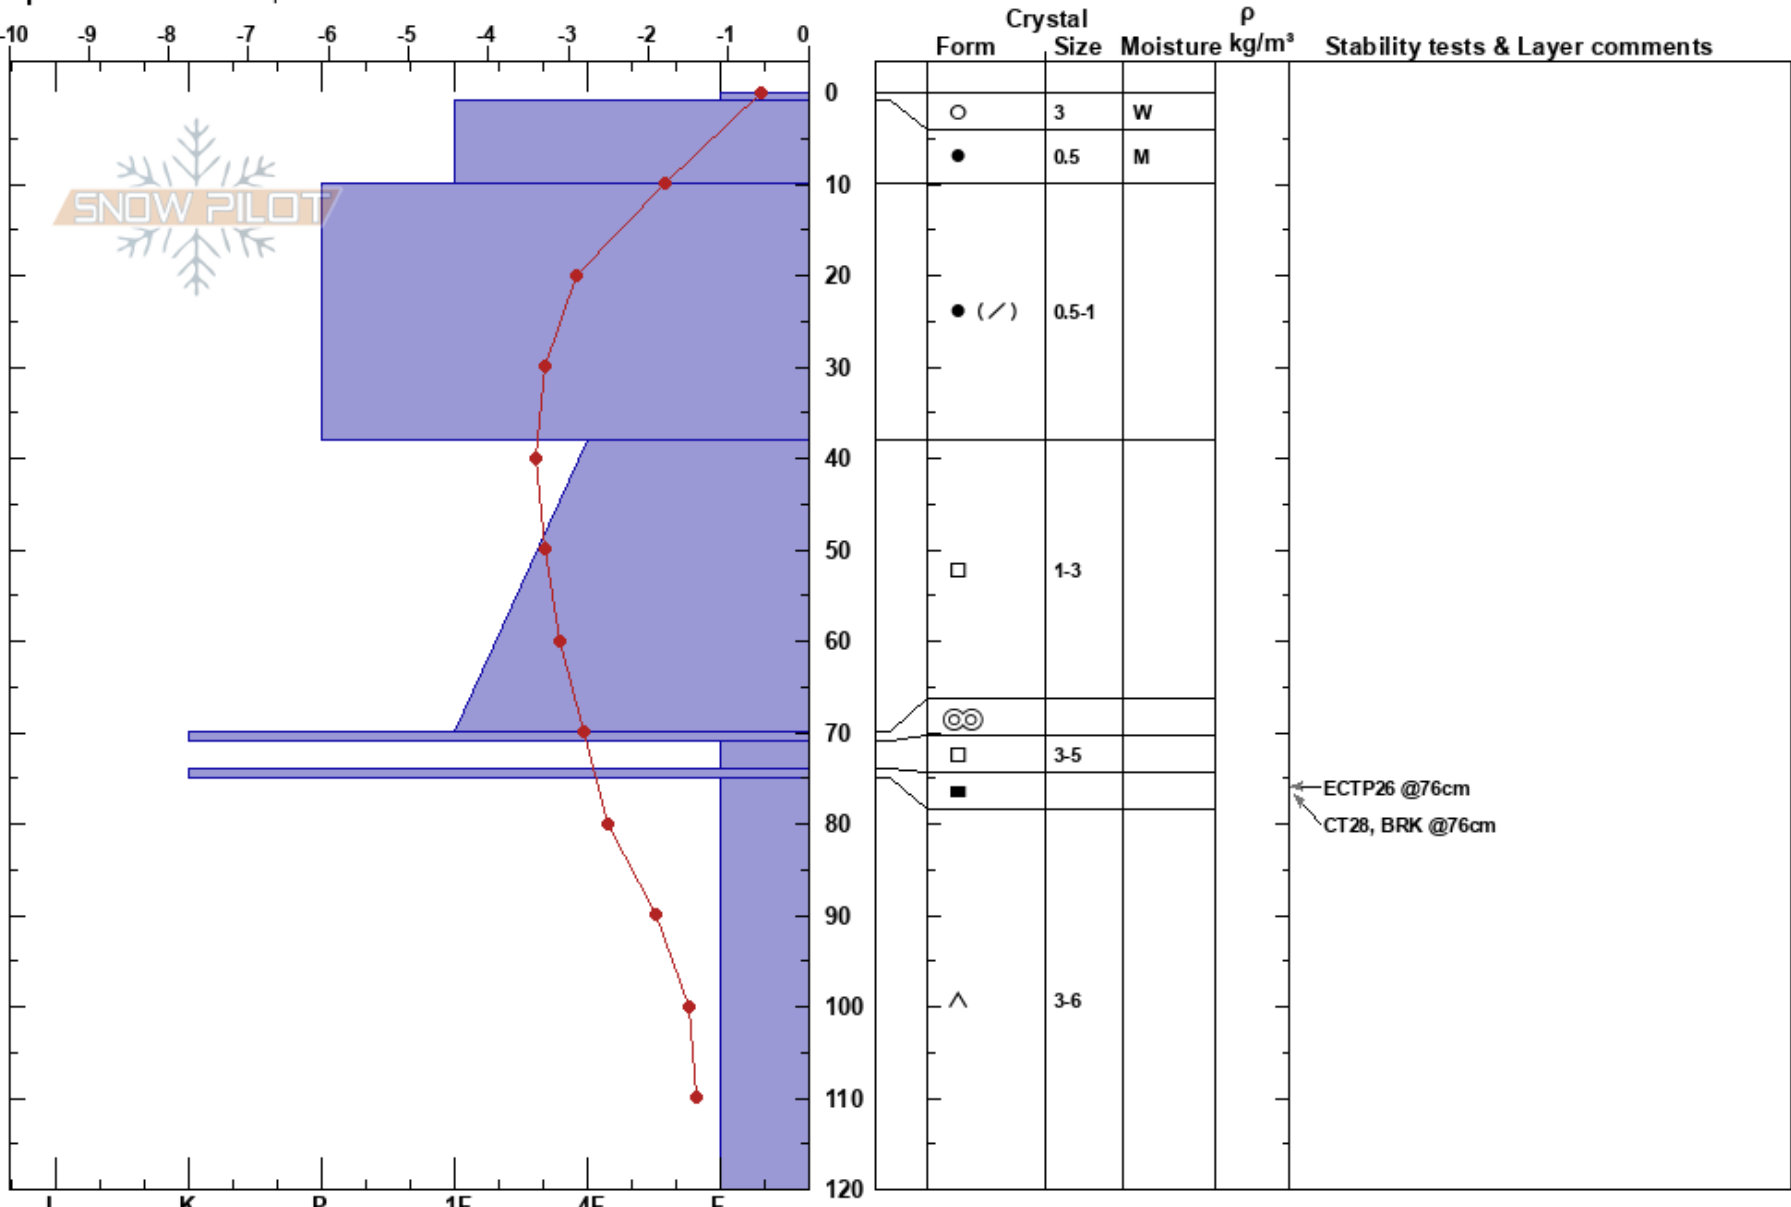

Svelav Pro 2 training  
 Abisko  
 Sweden  
**Elevation:** 803 m  
**Aspect:** SE  
**Specifics:** We skied slope

Ville Väkeväinen  
 04/04/2017 - 12:45  
**Co-ord:** 68.35226N, 18.72130E  
**Slope Angle:** 21°  
**Wind Loading:** no

**Stability:** HS: 120  
**Air Temperature:** 2.2°C **PF:** 9  
**Sky Cover:** BKN  
**Precipitation:** NO  
**Wind:** SW Light Breeze

**Layer Notes:**

**Notes:** Nuolja Långsvengen. Sun begin shining during test and snow started to melt in pit walls so i had to shave it to reach dry snow.