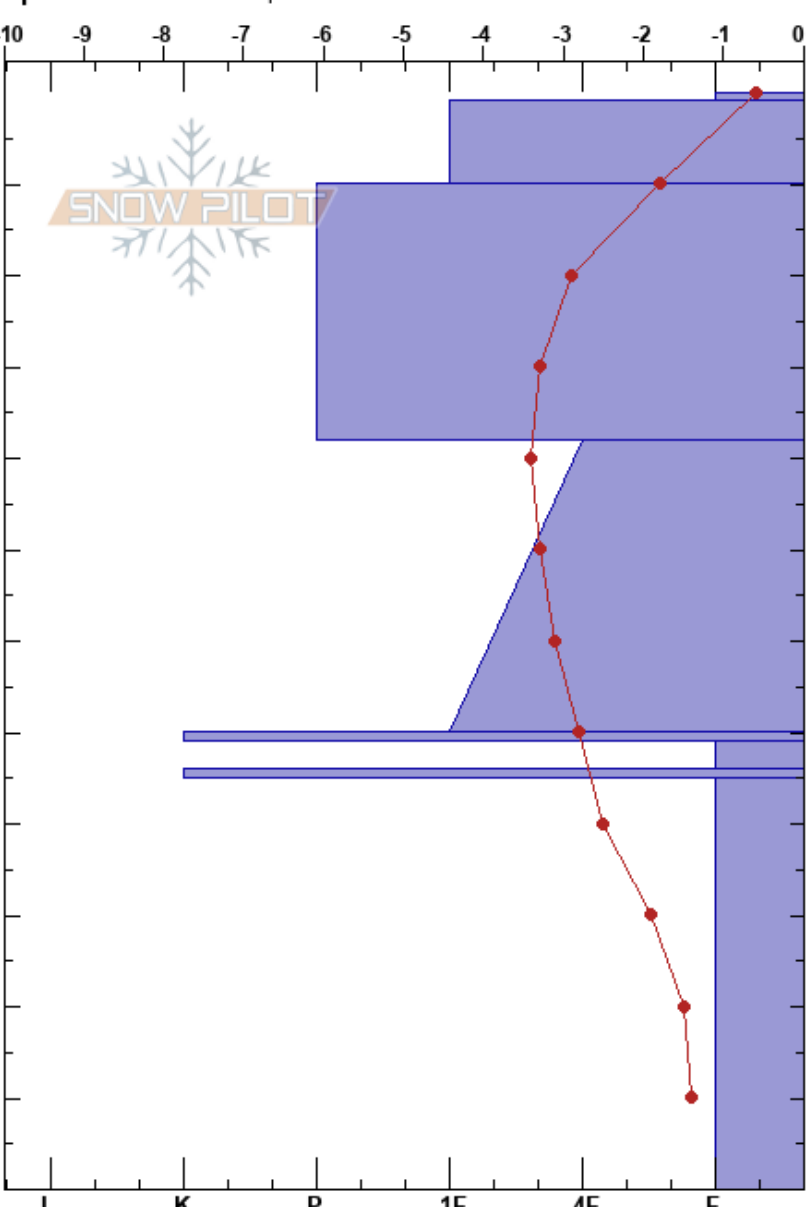

Svelav Pro 2 training
 Abisko
 Sweden
Elevation: 803 m
Aspect: SE
Specifics: We skied slope

Ville Väkeväinen
 04/04/2017 - 12:45
Co-ord: 68.35226N, 18.72130E
Slope Angle: 21°
Wind Loading: no

Stability: HS: 120
Air Temperature: 2.2°C PF: 9
Sky Cover: BKN
Precipitation: NO
Wind: SW Light Breeze

Layer Notes:

Form	Crystal Size	Moisture	ρ kg/m ³	Stability tests & Layer comments
○	3	W		
●	0.5	M		
● (/)	0.5-1			
□	1-3			
⊙				
□	3-5			
■				← ECTP26 @76cm ← CT28, BRK @76cm
^	3-6			

Notes: Nuolja Långsvengen. Sun begin shining during test and snow started to melt in pit walls so i had to shave it to reach dry snow.