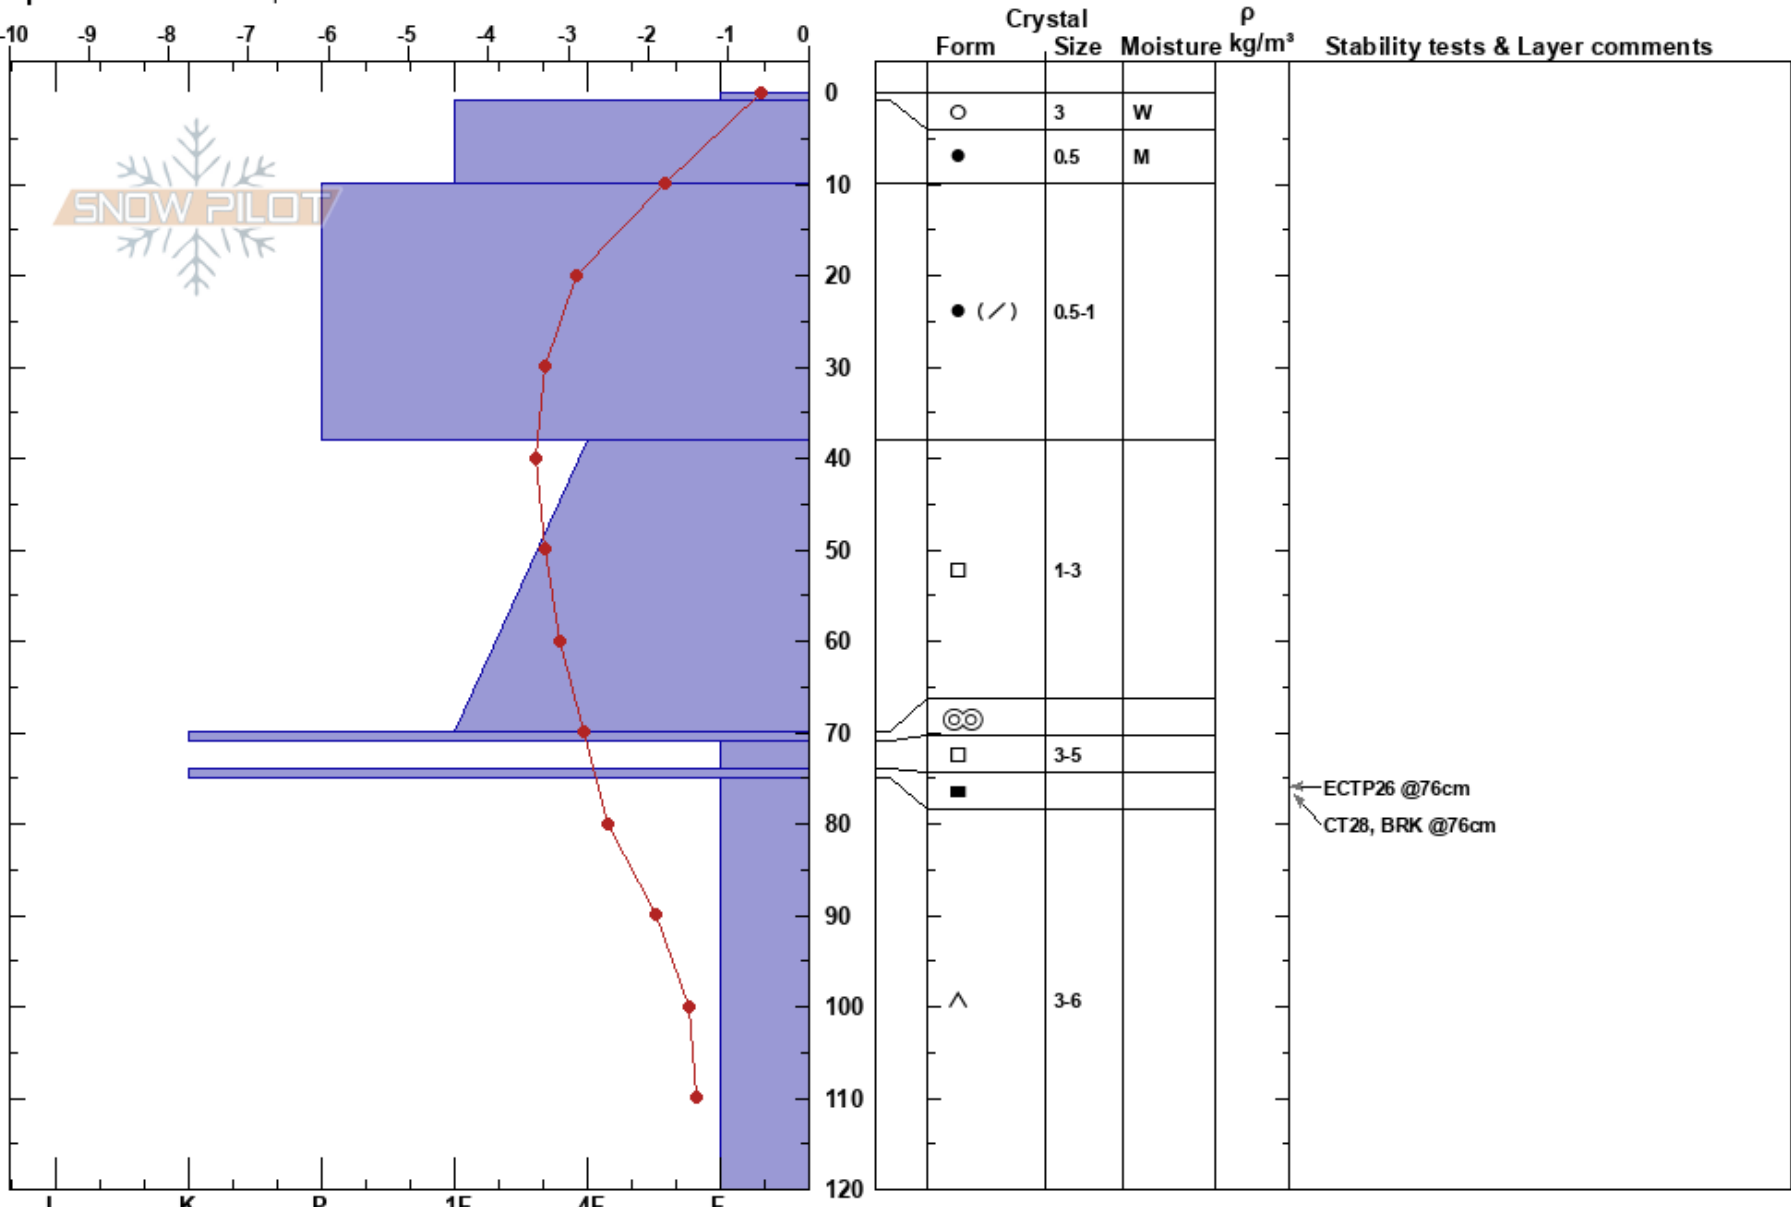

Svelav Pro 2 training
 Abisko
 Sweden
Elevation: 803 m
Aspect: SE
Specifics: We skied slope

Ville Väkeväinen
 04/04/2017 - 12:45
Co-ord: 68.35226N, 18.72130E
Slope Angle: 21°
Wind Loading: no

Stability: HS: 120
Air Temperature: 2.2°C **PF:** 9
Sky Cover: BKN
Precipitation: NO
Wind: SW Light Breeze

Layer Notes:

Notes: Nuolja Långsvengen. Sun begin shining during test and snow started to melt in pit walls so i had to shave it to reach dry snow.