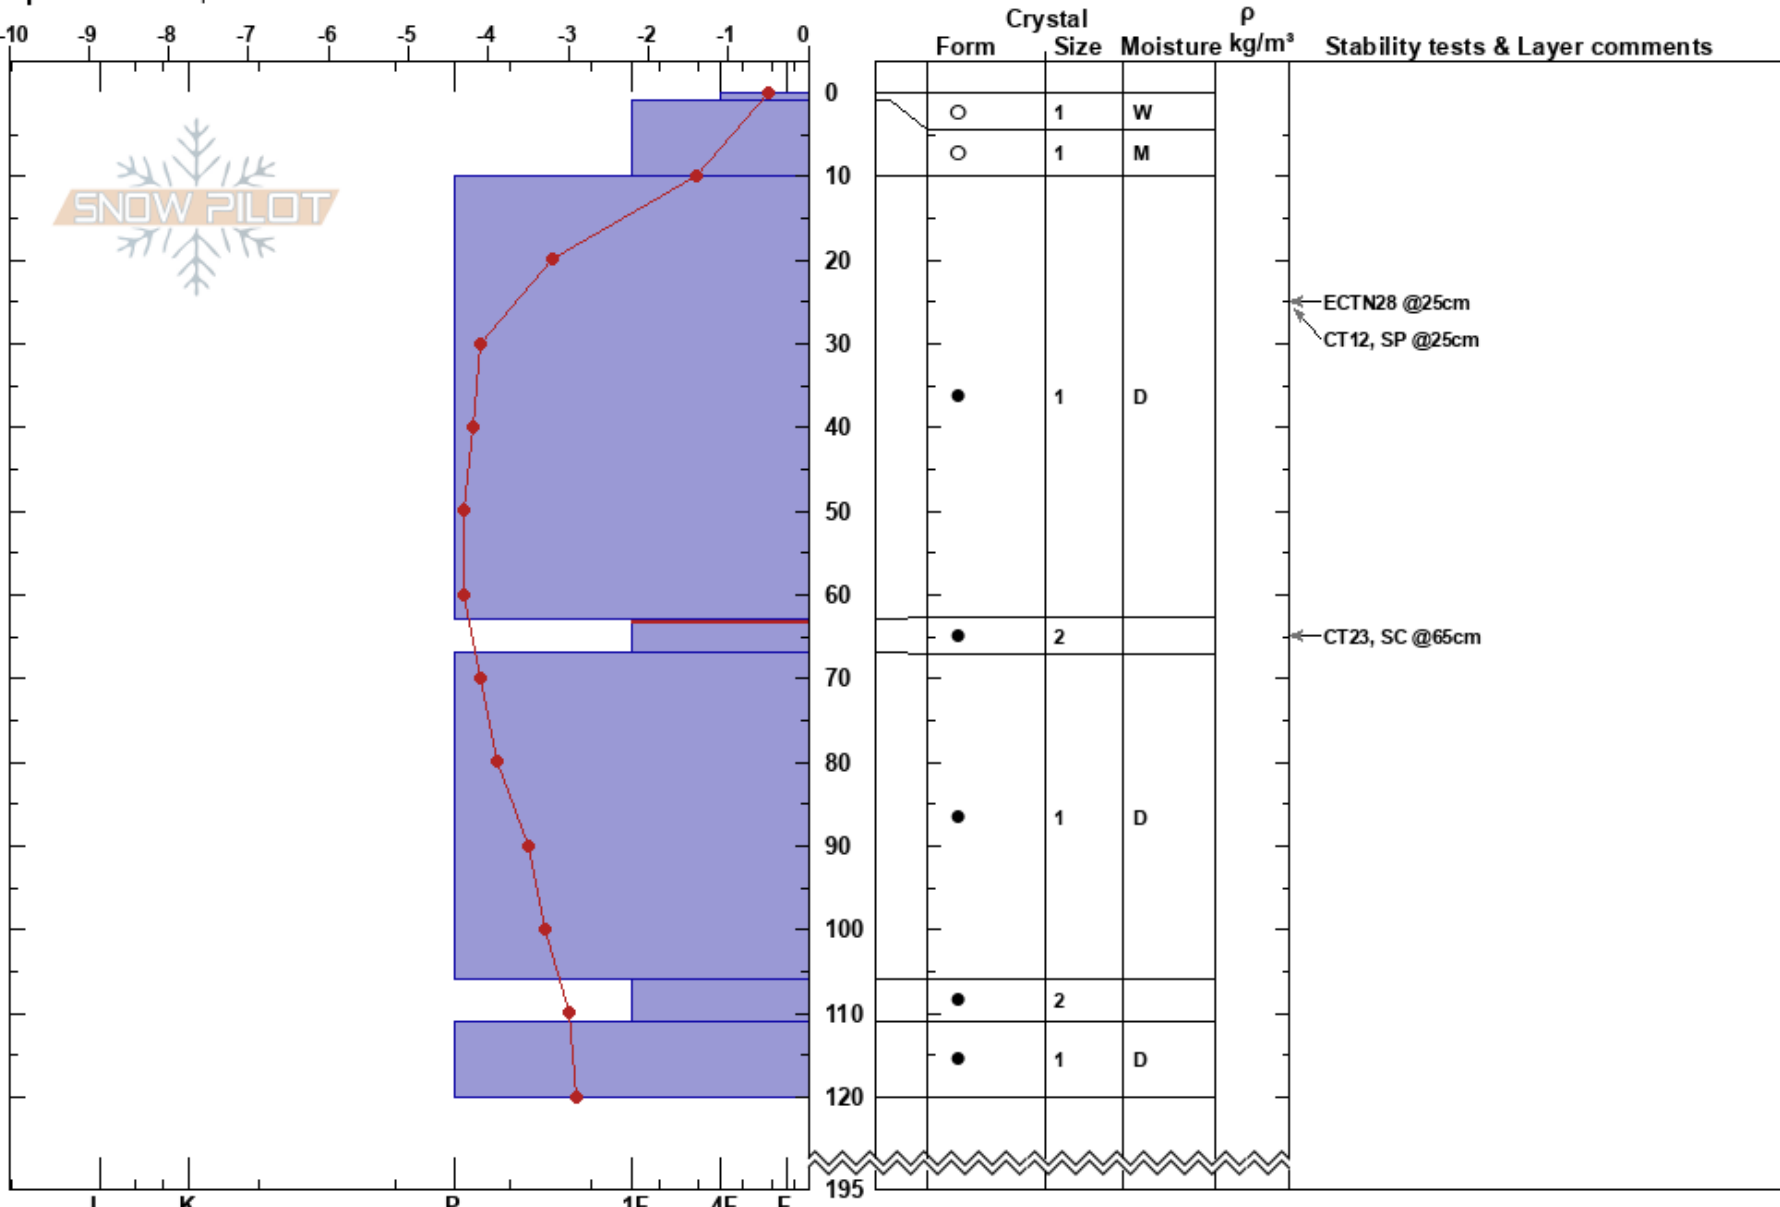

Långsvengen
 Abisko
 Sweden
Elevation: 810 m
Aspect: S
Specifics: Poor pit location

Ilari Kurri
 04/04/2017 - 12:40
Co-ord:
Slope Angle: 23°
Wind Loading: no

Stability: **HS:** 195 **Layer Notes:**
Air Temperature: 4.7°C **PF:** 10 63-67cm: Problematic layer
Sky Cover: BKN
Precipitation: NO
Wind: NE Light Breeze