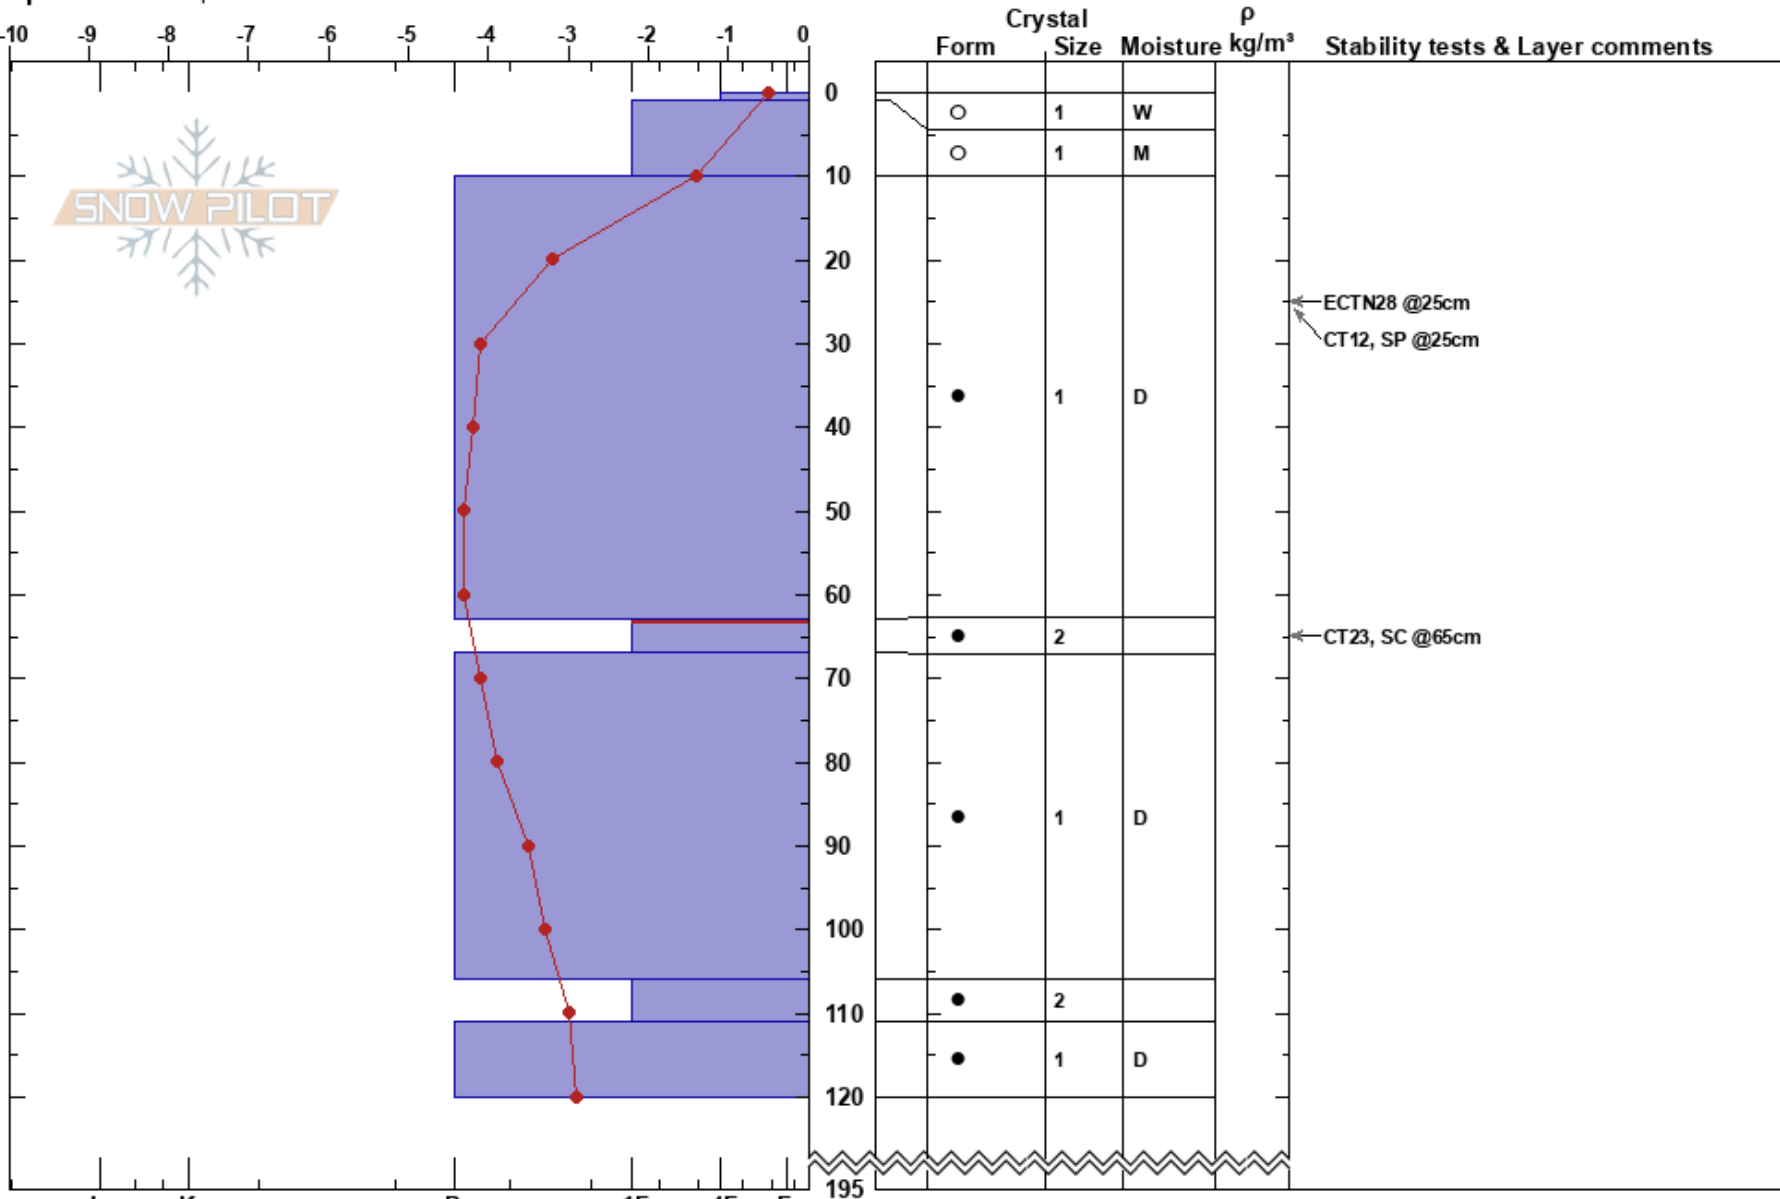

Långsvengen
 Abisko
 Sweden
Elevation: 810 m
Aspect: S
Specifics: Poor pit location

Ilari Kurri
 04/04/2017 - 12:40
Co-ord:
Slope Angle: 23°
Wind Loading: no

Stability: **HS:** 195 **Layer Notes:**
Air Temperature: 4.7°C **PF:** 10 63-67cm: Problematic layer
Sky Cover: BKN
Precipitation: NO
Wind: NE Light Breeze

Notes: Långsvengen, Nuolja