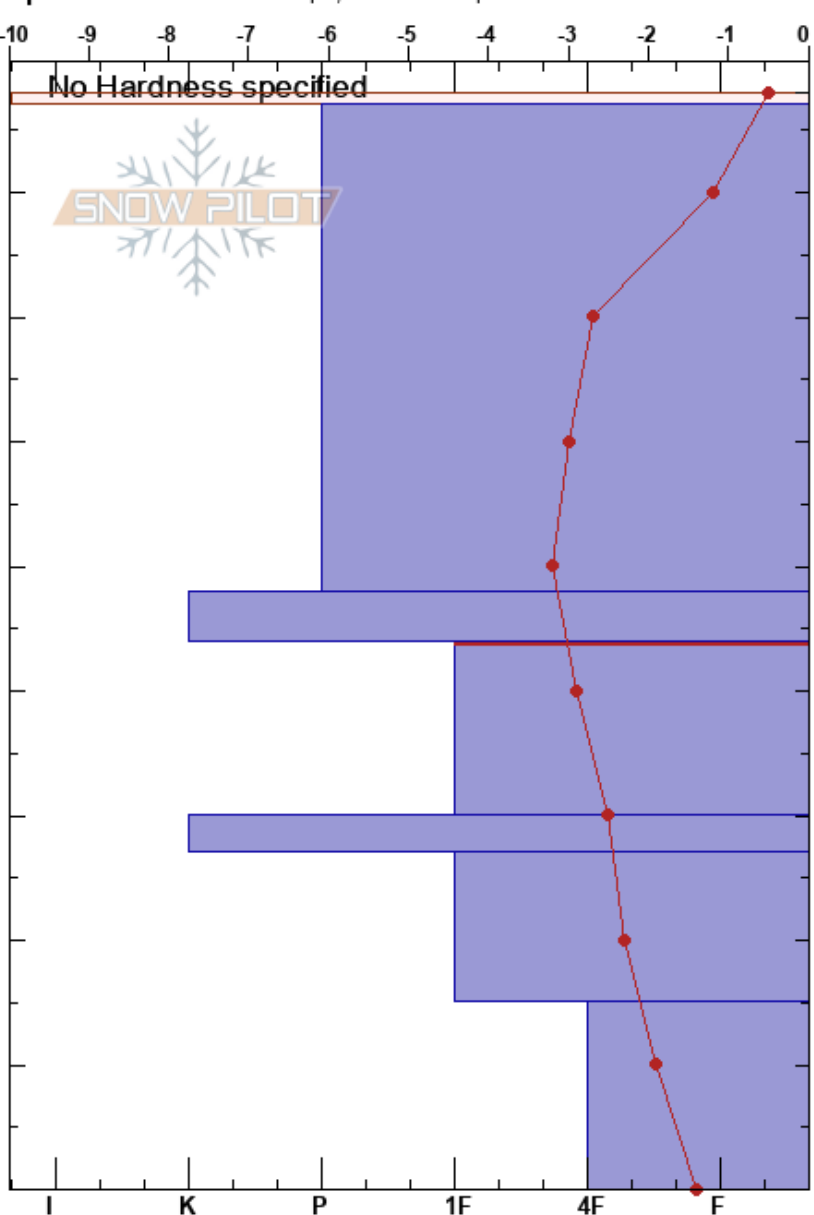

Abisko Nuolja Långsveg Juuso Holstein
 Abisko 04/04/2017 - 13:40
 Sweden
Elevation: 812 m
Aspect: SE
Specifics: Ski tracks on slope; We skied slope

Stability: **HS:** 88
Air Temperature: 3.6°C **PF:** 14 **Layer Notes:** 44-30cm: Problematic layer
Sky Cover: SCT
Precipitation: NO
Wind: S Moderate

Form	Crystal		ρ kg/m ³	Stability tests & Layer comments
	Size	Moisture		
○	1	W		
●	0.5	M		
⊗				
□	2.5	D		← CT1, Q2 @42cm Sudden collapse ← CT6, Q2 @42cm Sudden collapse ← ECTP9 @42cm Sudden collapse
⊗				
□	3			
^	6	D		