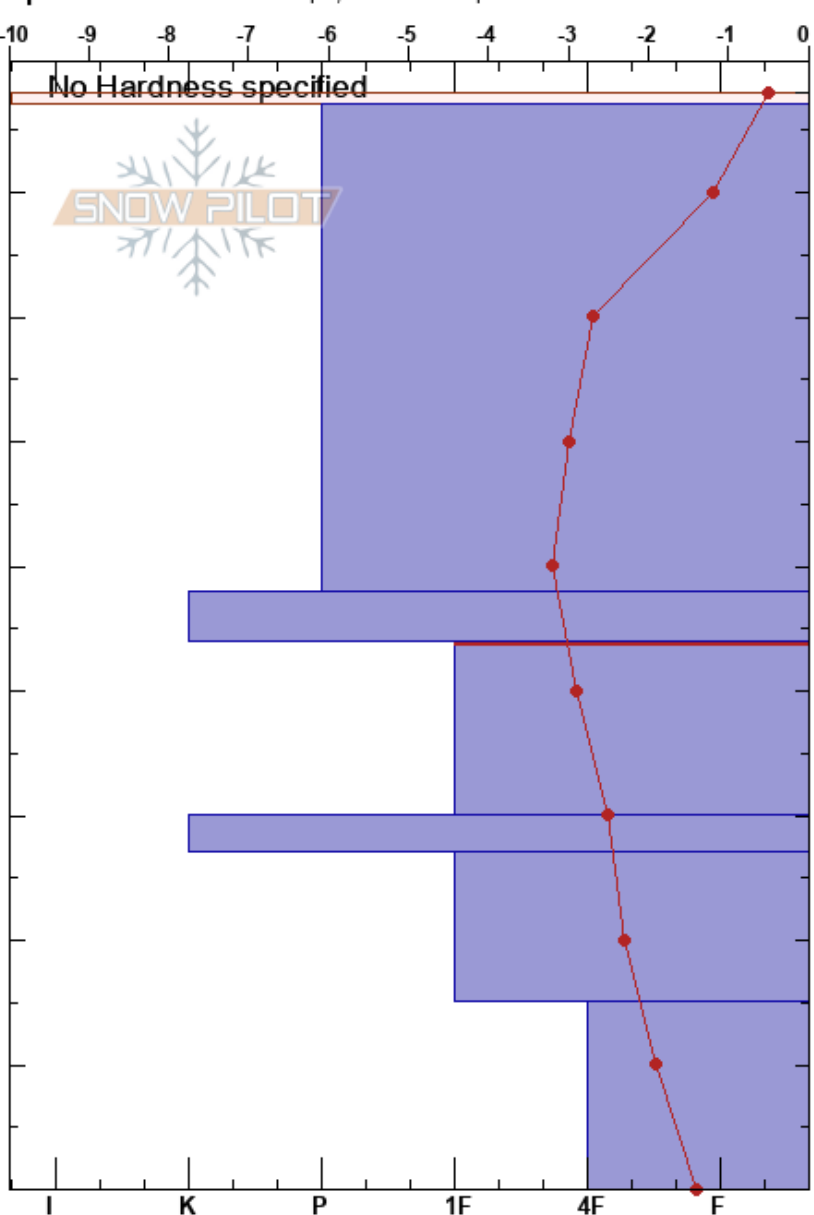

Abisko Nuolja Långsveg Juuso Holstein
 Abisko 04/04/2017 - 13:40
 Sweden
Elevation: 812 m
Aspect: SE
Specifics: Ski tracks on slope; We skied slope

Stability: **HS:**88
Air Temperature: 3.6°C **PF:** 14 **Layer Notes:** 44-30cm: Problematic layer
Sky Cover: SCT
Precipitation: NO
Wind: S Moderate

Form	Crystal		ρ kg/m ³	Stability tests & Layer comments
	Size	Moisture		
○	1	W		
●	0.5	M		
⊗				
□	2.5	D		← CT1, Q2 @42cm Sudden collapse ← CT6, Q2 @42cm Sudden collapse ← ECTP9 @42cm Sudden collapse
⊗				
□	3			
^	6	D		